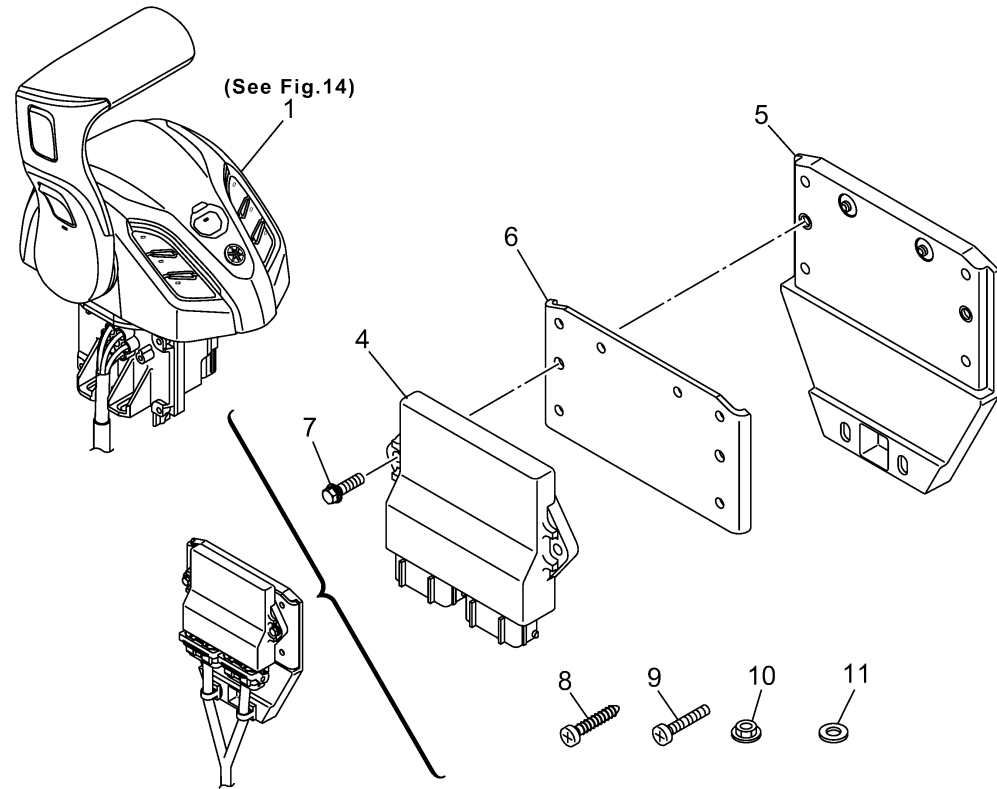

**DIGITAL ELECTRONIC CONTROL
(SINGLE ENGINE / MAIN STATION)**

601R10R-Y170

DEC 4 (SINGLE/MAIN ST)

Ref No.	Part Number	Description	Qty	Remarks
1	6X9-48A01-11-00	REMOTE CONTROL BOX ASSY 2	1	ASK TO MARINE DIV
2	6X9-82580-61-00	WIRE HARNESS ASSY 2	1	
3	6Y8-85371-01-00	. .END OF LINE RESISTOR	2	
4	6X6-85590-52-00	CONTROL UNIT ASSY	1	
5	6X9-48211-10-00	HOUSING,1	1	
6	6X9-4821B-00-00	HOUSING,3	1	
7	90105-06106-00	BOLT, FLANGE	2	
8	6X9-48128-00-00	SCREW 2	5	
9	90157-06M13-00	SCREW, PAN HEAD	5	
10	95780-06300-00	NUT, FLANGE	5	
11	90201-065F1-00	WASHER, PLATE	5	