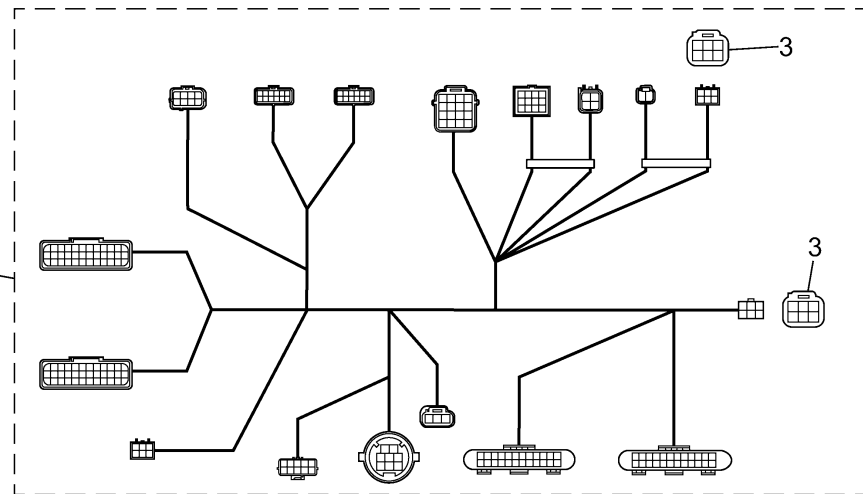

**DIGITAL ELECTRONIC CONTROL
(SINGLE ENGINE / MAIN STATION)**

601R10R-Y170

DEC 4 (SINGLE/MAIN ST)

Ref No.	Part Number	Description	Qty	Remarks
1	6X9-48A01-11-00	REMOTE CONTROL BOX ASSY 2	1	ASK TO MARINE DIV
2	6X9-82580-61-00	WIRE HARNESS ASSY 2	1	
3	6Y8-85371-01-00	. .END OF LINE RESISTOR	2	
4	6X6-85590-52-00	CONTROL UNIT ASSY	1	
5	6X9-48211-10-00	HOUSING,1	1	
6	6X9-4821B-00-00	HOUSING,3	1	
7	90105-06106-00	BOLT, FLANGE	2	
8	6X9-48128-00-00	SCREW 2	5	
9	90157-06M13-00	SCREW, PAN HEAD	5	
10	95780-06300-00	NUT, FLANGE	5	
11	90201-065F1-00	WASHER, PLATE	5	