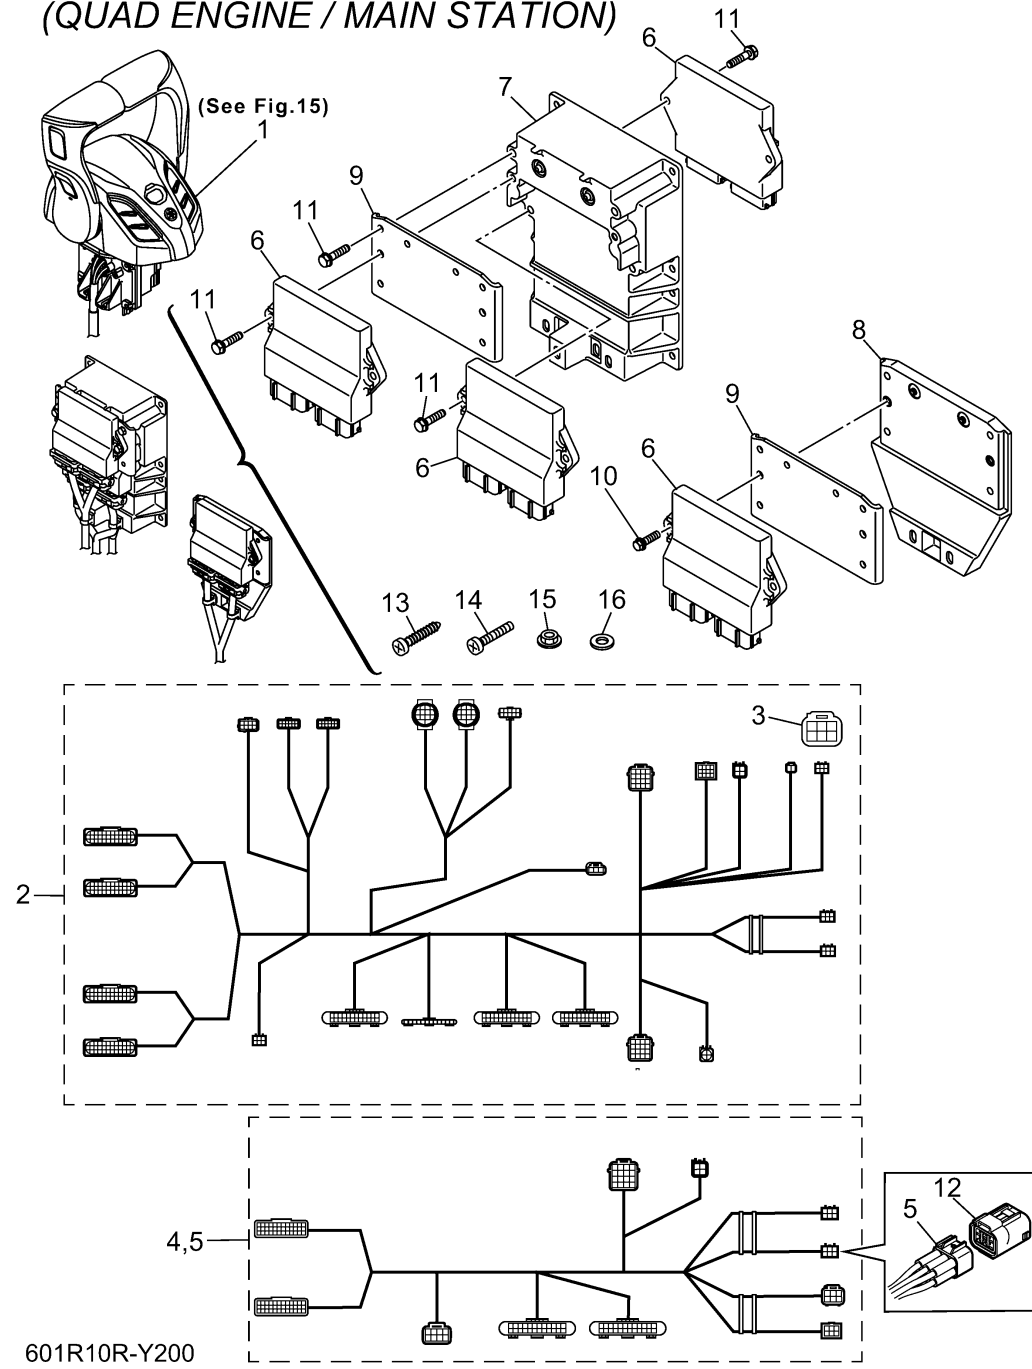

DEC 7 (QUAD/MAIN ST)

DIGITAL ELECTRONIC CONTROL (QUAD ENGINE / MAIN STATION)

Ref No.	Part Number	Description	Qty	Remarks
1	6X9-48A02-11-00	REMOTE CONTROL BOX ASSY 3	1	ASK TO MARINE DIV
2	6X9-82580-71-00	WIRE HARNESS ASSY 2	1	
3	6Y8-85371-01-00	. .END OF LINE RESISTOR	1	
4	6X9-82580-81-00	WIRE HARNESS ASSY 2	1	
5	6X9-82580-91-00	WIRE HARNESS ASSY 2	1	
6	6X6-85590-52-00	CONTROL UNIT ASSY	4	
7	6X9-4821A-10-00	HOUSING, 2	1	
8	6X9-48211-10-00	HOUSING,1	1	
9	6X9-4821B-00-00	HOUSING,3	2	
10	90105-06106-00	BOLT, FLANGE	2	
11	6X9-48171-00-00	BOLT	8	
12	6Y8-85371-01-00	.END OF LINE RESISTOR	1	
13	6X9-48128-00-00	SCREW 2	13	
14	90157-06M13-00	SCREW, PAN HEAD	13	
15	95780-06300-00	NUT, FLANGE	13	
16	90201-065F1-00	WASHER, PLATE	13	