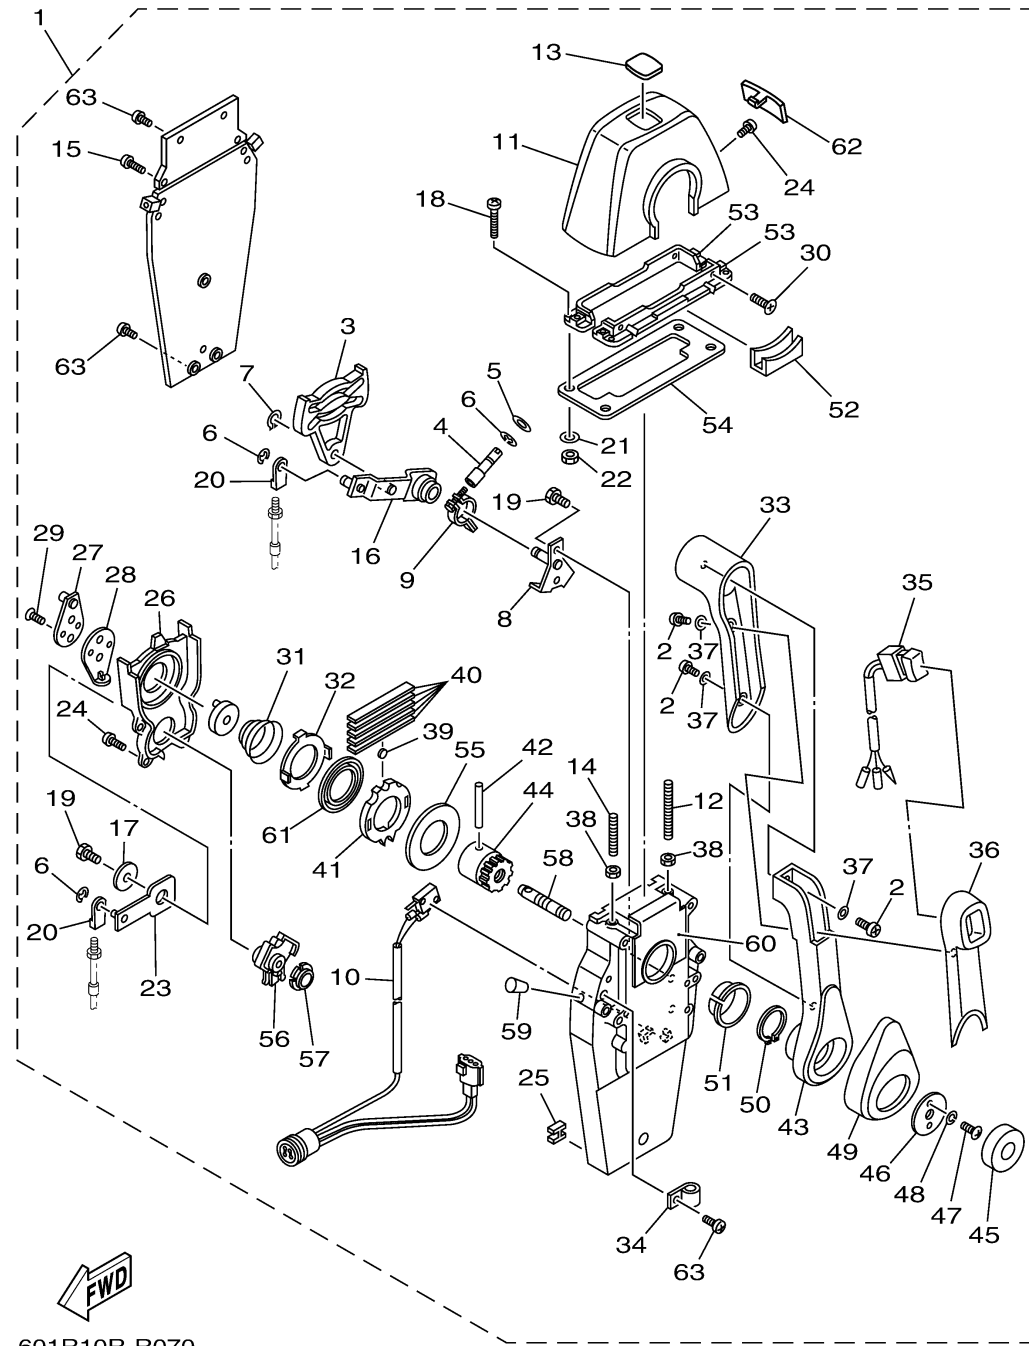

REMOTE CONTROL ASSY 4

704 REMOTE CONTROL (SINGLE)

Ref No.	Part Number	Description	Qty	Remarks
60	704-48284-P0-00	..GROMMET	1	
61	704-48178-10-00	..PLATE, SHIFT	1	
62	704-48167-20-00	..PLUG	1	
63	97890-05016-00	..SCREW, PAN HEAD	3