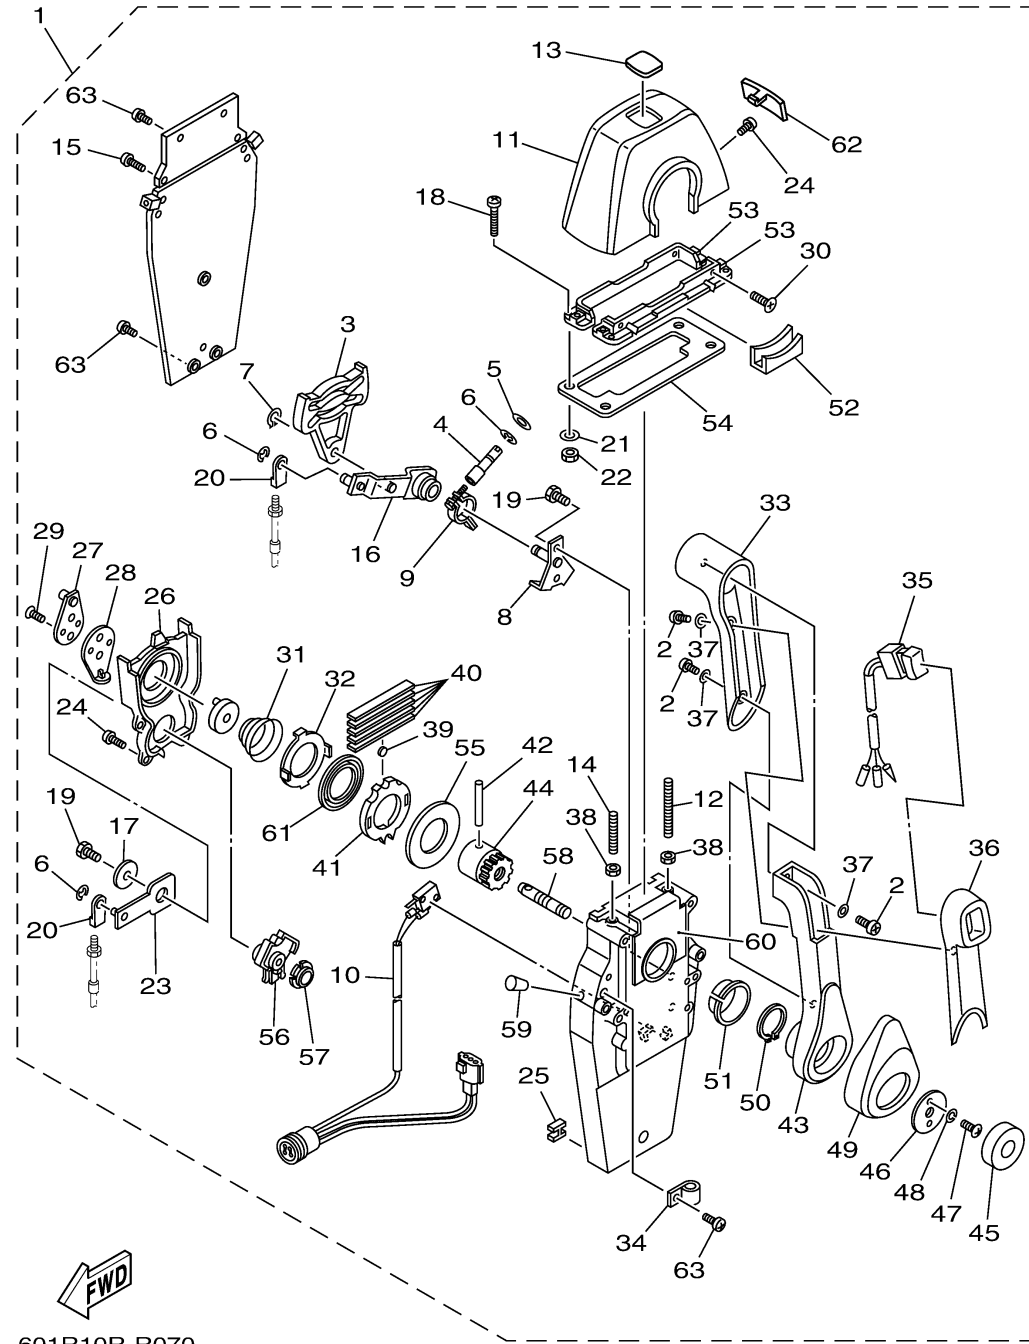

CONTINUED ON NEXT FRAME >

REMOTE CONTROL ASSY 4

704 REMOTE CONTROL (SINGLE)

601R10R-R070

Ref No.	Part Number	Description	Qty	Remarks
20	703-48345-01-00	..CABLE END, REMOTE CONTROL 2	2	
21	704-48287-00-00	..WASHER	4	
22	95380-05600-00	..NUT	4	
23	704-48271-00-00	..ARM, SHIFT	1	
24	EL8-48127-00-00	..SCREW 1	10	
25	703-48358-01-00	..ANCHOR, CABLE	1	
26	704-48231-00-00	..HOUSING, GEAR	1	
27	EL8-48241-00-00	..ARM, DRIVE	1	
28	EL8-48254-00-00	..STOPPER, THROTTLE ADJUSTING	1	
29	92780-06020-00	..SCREW, FLAT HEAD	2	
30	98780-05018-00	..SCREW, FLAT HEAD	4	
31	EL8-48244-00-00	..SPRING, FREE ACCEL.	1	
32	EL8-48245-00-00	..PLATE, LOCK	1	
33	704-48222-10-00	..GRIP, CONTROL LEVER	1	
34	704-82594-00-00	..CLAMP	1	
35	704-82563-60-00	..TRIM & TILT SWITCH ASSY	1	
36	704-48229-30-00	..GRIP, CONTROL LEVER	1	
37	92990-05300-00	..WASHER, INTERNAL TOOTH	3	
38	95380-06600-00	..NUT, HEXAGON	2	
39	701-48248-00-00	..ROLLER, FREE ACCEL.	1	

CONTINUED ON NEXT FRAME >

REMOTE CONTROL ASSY 4

704 REMOTE CONTROL (SINGLE)

601R10R-R070

Ref No.	Part Number	Description	Qty	Remarks
40	704-48238-00-00	..SPRING, DETENT	5	
41	704-48232-P1-00	..GEAR	1	
42	EL8-48164-00-00	..PIN 2	1	
43	704-48221-R0-00	..LEVER, CONTROL	1	
44	704-48242-10-00	..SHAFT, DRIVE	1	
45	704-48225-R0-00	..COVER	1	
46	704-48192-00-00	..WASHER 2	1	
47	97890-06018-00	..SCREW, PAN HEAD	2	
48	92990-06300-00	..WASHER, INTERNAL TOOTH	2	
49	704-48224-R0-00	..COVER, CONTROL LEVER	1	
50	EL8-48279-00-00	..CIRCLIP 2	1	
51	704-48234-00-00	..BUSHING 1	1	
52	704-48219-R0-00	..COVER, LEAD	1	
53	704-48144-10-00	..PLATE, STOPPER 2	2	
54	704-48176-01-00	..GROMMET	1	
55	704-48192-P0-00	..WASHER 2	1	
56	704-48233-00-00	..GEAR 2	1	
57	704-48235-00-00	..BUSHING	1	
58	704-48153-00-00	..SHAFT, FREE ACCEL.	1	
59	704-48166-00-00	..PLUG	1	