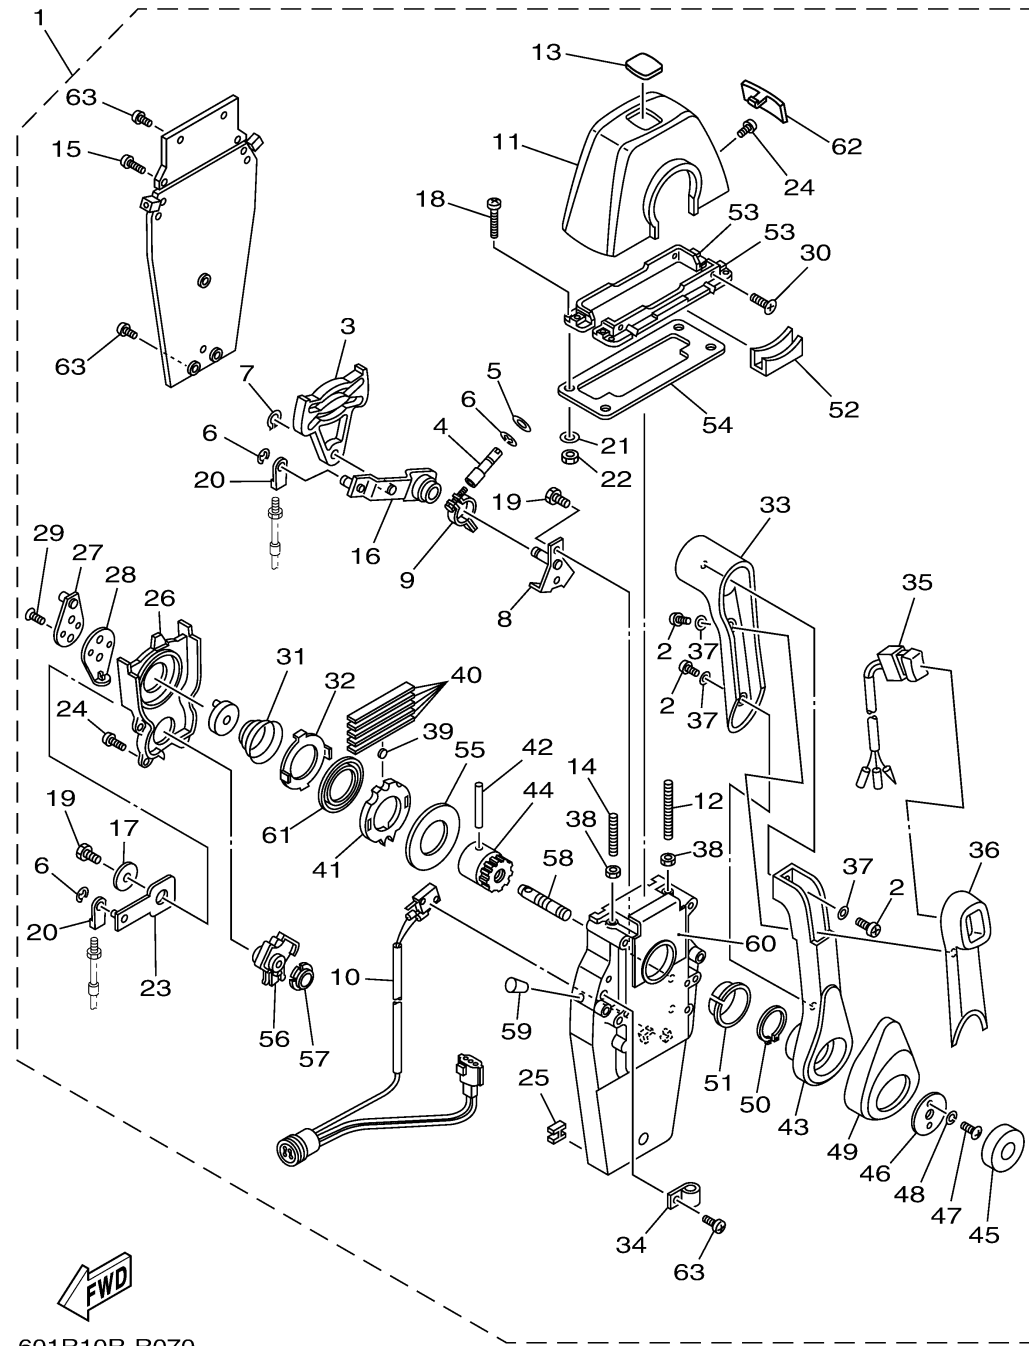

REMOTE CONTROL ASSY 4

704 REMOTE CONTROL (SINGLE)

601R10R-R070

Ref No.	Part Number	Description	Qty	Remarks
1	704-48205-R2-00	REMOTE CONTROL ASSY (R/H)	1	UR FOR SINGLE WITH PT/T SW.
1	704-48206-R2-00	REMOTE CONTROL ASSY (L/H)	1	UR FOR SINGLE WITH PT/T SW.
2	704-48129-11-00	..SCREW 3	3	
3	EL8-48251-00-00	..PLATE, CAM	1	
4	704-48265-00-00	..SHAFT, FRICTION	1	
5	701-48246-00-00	..SPACER	1	
6	93430-06024-00	..CIRCLIP	4	
7	EL8-48259-00-00	..CIRCLIP 1	1	
8	704-48262-00-00	..SHAFT, THROTTLE	1	
9	704-48264-00-00	..THROTTLE, FRICTION	1	
10	704-82540-40-00	..NEUTRAL SWITCH ASSY	1	
11	704-48119-50-00	..COVER	1	
12	EL8-48281-00-00	..SCREW	1	
13	704-48215-61-00	..GRAPHIC	1	
14	704-48281-00-00	..SCREW	1	
15	97890-05025-00	..SCREW, PAN HEAD	2	
16	704-48261-00-00	..ARM, THROTTLE	1	
17	EL8-48191-00-00	..WASHER 1	1	
18	704-48283-00-00	..SCREW	4	
19	97380-06018-00	..BOLT	3	

CONTINUED ON NEXT FRAME >

REMOTE CONTROL ASSY 4

704 REMOTE CONTROL (SINGLE)

601R10R-R070

Ref No.	Part Number	Description	Qty	Remarks
20	703-48345-01-00	..CABLE END, REMOTE CONTROL 2	2	
21	704-48287-00-00	..WASHER	4	
22	95380-05600-00	..NUT	4	
23	704-48271-00-00	..ARM, SHIFT	1	
24	EL8-48127-00-00	..SCREW 1	10	
25	703-48358-01-00	..ANCHOR, CABLE	1	
26	704-48231-00-00	..HOUSING, GEAR	1	
27	EL8-48241-00-00	..ARM, DRIVE	1	
28	EL8-48254-00-00	..STOPPER, THROTTLE ADJUSTING	1	
29	92780-06020-00	..SCREW, FLAT HEAD	2	
30	98780-05018-00	..SCREW, FLAT HEAD	4	
31	EL8-48244-00-00	..SPRING, FREE ACCEL.	1	
32	EL8-48245-00-00	..PLATE, LOCK	1	
33	704-48222-10-00	..GRIP, CONTROL LEVER	1	
34	704-82594-00-00	..CLAMP	1	
35	704-82563-60-00	..TRIM & TILT SWITCH ASSY	1	
36	704-48229-30-00	..GRIP, CONTROL LEVER	1	
37	92990-05300-00	..WASHER, INTERNAL TOOTH	3	
38	95380-06600-00	..NUT, HEXAGON	2	
39	701-48248-00-00	..ROLLER, FREE ACCEL.	1	