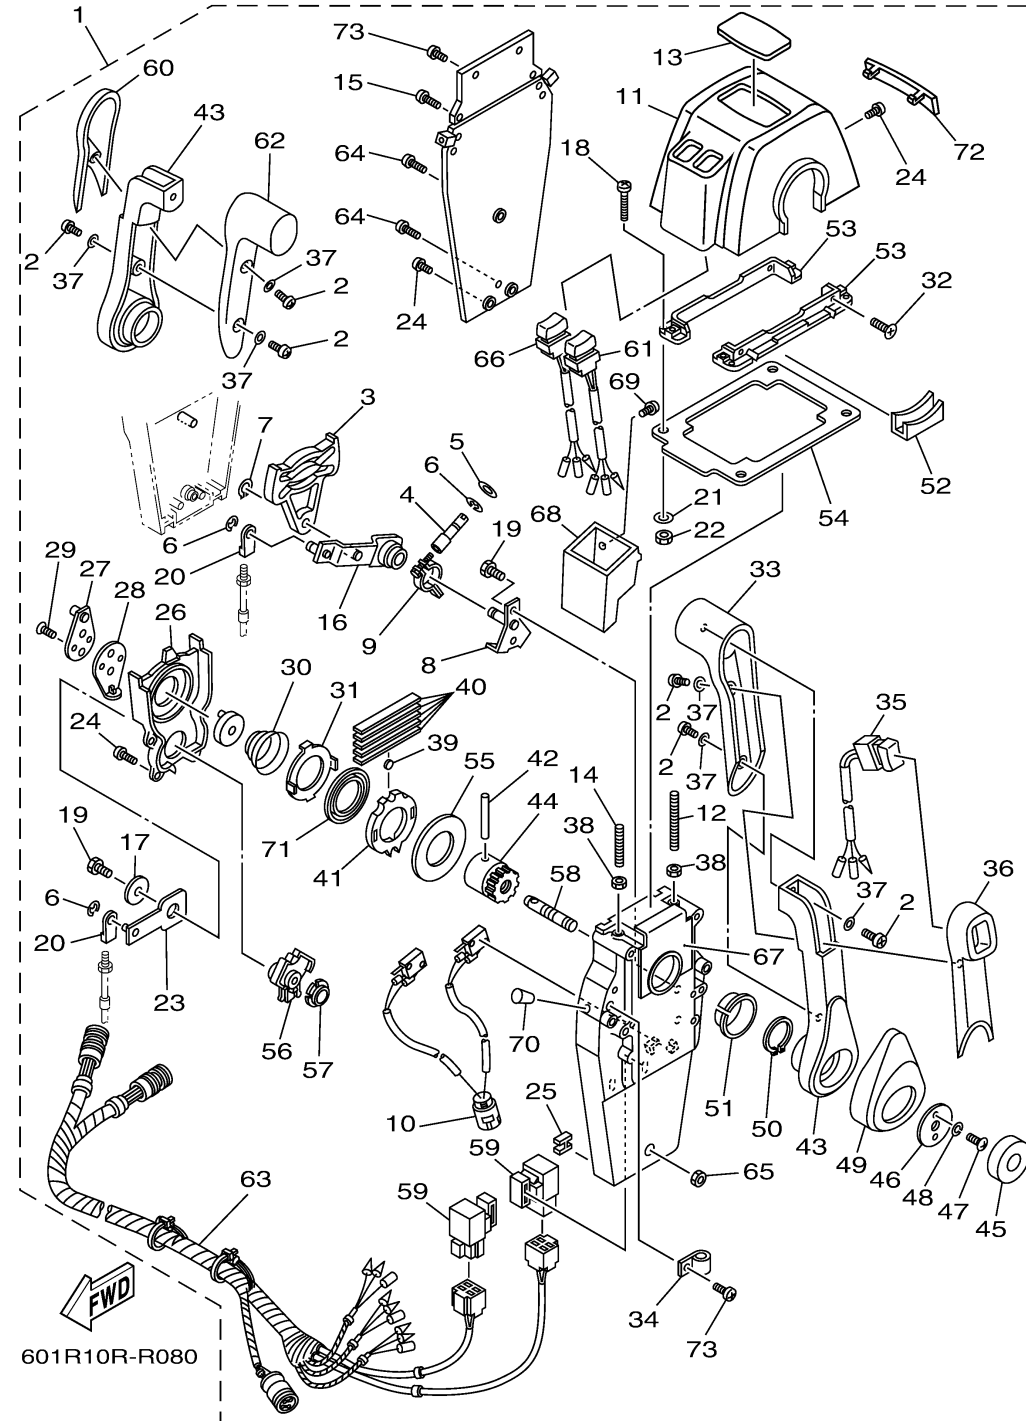

# REMOTE CONTROL ASSY 5

704 REMOTE CONTROL (TWIN)

Ref No.	Part Number	Description	Qty	Remarks
21	704-48287-00-00	..WASHER	4	
22	95380-05600-00	..NUT	4	
23	704-48271-00-00	..ARM, SHIFT	2	
24	EL8-48127-00-00	..SCREW 1	18	
25	703-48358-01-00	..ANCHOR, CABLE	2	
26	704-48231-00-00	..HOUSING, GEAR	2	
27	EL8-48241-00-00	..ARM, DRIVE	2	
28	EL8-48254-00-00	..STOPPER, THROTTLE ADJUSTING	2	
29	92780-06020-00	..SCREW, FLAT HEAD	4	
30	EL8-48244-00-00	..SPRING, FREE ACCEL.	2	
31	EL8-48245-00-00	..PLATE, LOCK	2	
32	98780-05018-00	..SCREW, FLAT HEAD	4	
33	704-48222-30-00	..GRIP, CONTROL LEVER	2	
34	704-82594-00-00	..CLAMP	1	
35	704-82563-70-00	..TRIM & TILT SWITCH ASSY	1	
36	704-48229-30-00	..GRIP, CONTROL LEVER	1	
37	92990-05300-00	..WASHER, INTERNAL TOOTH	6	
38	95380-06600-00	..NUT, HEXAGON	4	
39	701-48248-00-00	..ROLLER, FREE ACCEL.	2	
40	704-48238-00-00	..SPRING, DETENT	10	

# REMOTE CONTROL ASSY 5

704 REMOTE CONTROL (TWIN)

Ref No.	Part Number	Description	Qty	Remarks
41	704-48232-P1-00	..GEAR	2	
42	EL8-48164-00-00	..PIN 2	2	
43	704-48221-R0-00	..LEVER, CONTROL	2	
44	704-48242-10-00	..SHAFT, DRIVE	2	
45	704-48225-R0-00	..COVER	2	
46	704-48192-00-00	..WASHER 2	2	
47	97890-06018-00	..SCREW, PAN HEAD	4	
48	92990-06300-00	..WASHER, INTERNAL TOOTH	4	
49	704-48224-R0-00	..COVER, CONTROL LEVER	2	
50	EL8-48279-00-00	..CIRCLIP 2	2	
51	704-48234-00-00	..BUSHING 1	2	
52	704-48219-R0-00	..COVER, LEAD	2	
53	704-48144-20-00	..PLATE, STOPPER 2	2	
54	704-48176-10-00	..GROMMET	1	
55	704-48192-P0-00	..WASHER 2	2	
56	704-48233-00-00	..GEAR 2	2	
57	704-48235-00-00	..BUSHING	2	
58	704-48153-00-00	..SHAFT, FREE ACCEL.	2	
59	704-81950-11-00	..RELAY ASSY	2	
60	704-48229-20-00	..GRIP, CONTROL LEVER	1	