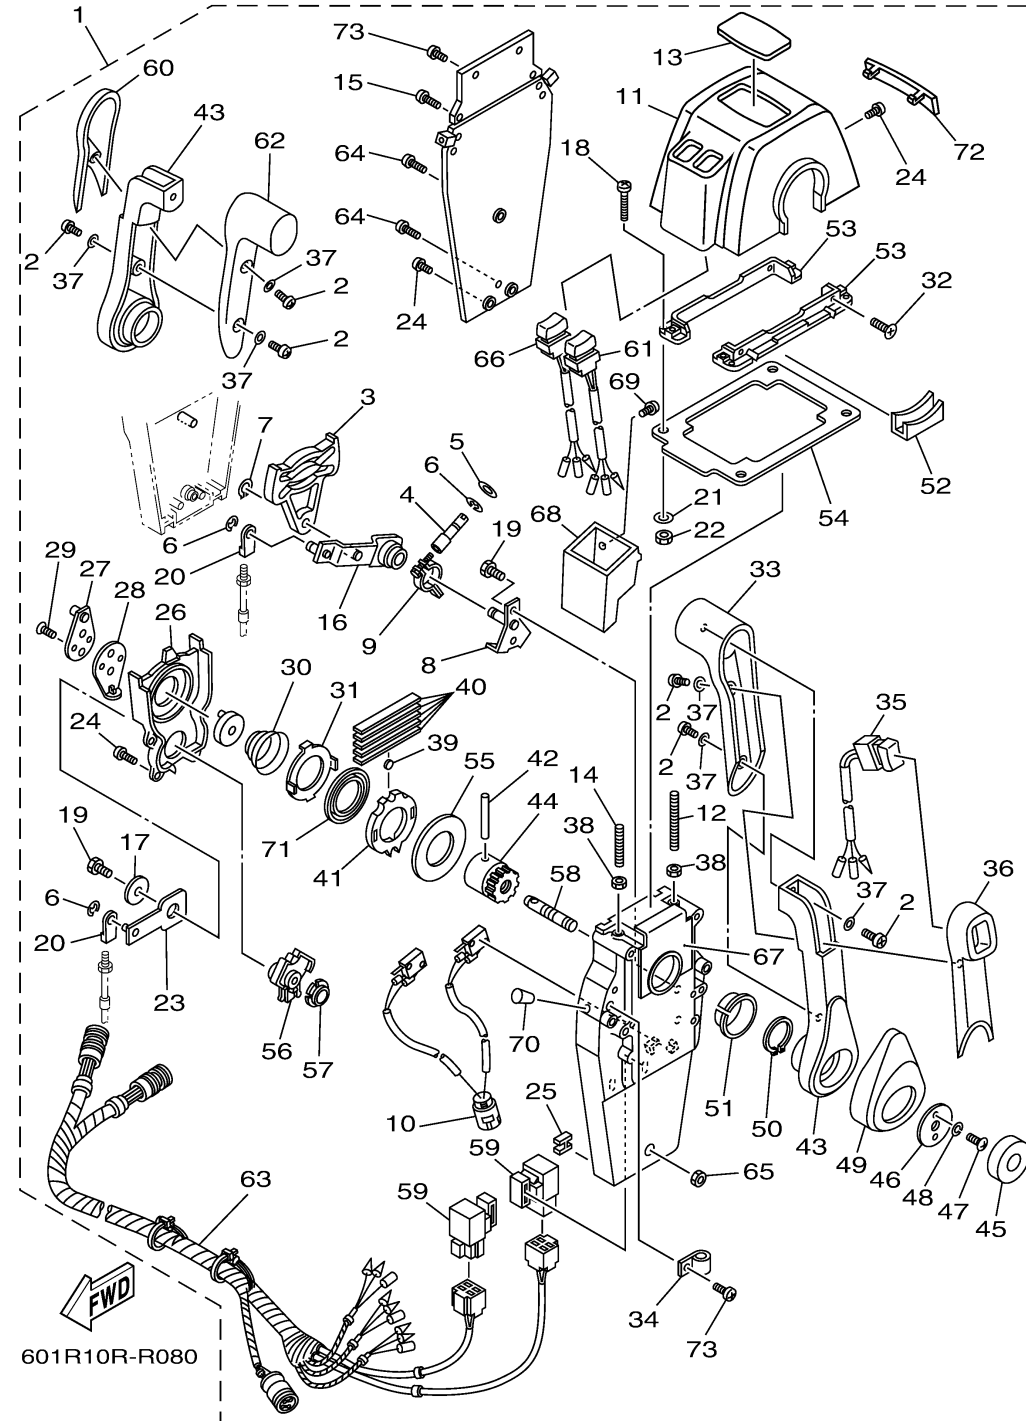

# REMOTE CONTROL ASSY 5

704 REMOTE CONTROL (TWIN)

Ref No.	Part Number	Description	Qty	Remarks
1	704-48207-R2-00	REMOTE CONTROL ASSY	1	FOR TWIN WITH PT/T SW.
2	704-48129-11-00	..SCREW 3	6	
3	EL8-48251-00-00	..PLATE, CAM	2	
4	704-48265-00-00	..SHAFT, FRICTION	2	
5	701-48246-00-00	..SPACER	2	
6	93430-06024-00	..CIRCLIP	8	
7	EL8-48259-00-00	..CIRCLIP 1	2	
8	704-48262-00-00	..SHAFT, THROTTLE	2	
9	704-48264-00-00	..THROTTLE, FRICTION	2	
10	704-82540-30-00	..NEUTRAL SWITCH ASSY	1	
11	704-48119-60-00	..COVER	1	
12	EL8-48281-00-00	..SCREW	2	
13	704-48215-70-00	..GRAPHIC	1	
14	704-48281-00-00	..SCREW	2	
15	97890-05025-00	..SCREW, PAN HEAD	4	
16	704-48261-00-00	..ARM, THROTTLE	2	
17	EL8-48191-00-00	..WASHER 1	2	
18	704-48283-00-00	..SCREW	4	
19	97380-06018-00	..BOLT	6	
20	703-48345-01-00	..CABLE END, REMOTE CONTROL 2	4	

# REMOTE CONTROL ASSY 5

704 REMOTE CONTROL (TWIN)

Ref No.	Part Number	Description	Qty	Remarks
21	704-48287-00-00	..WASHER	4	
22	95380-05600-00	..NUT	4	
23	704-48271-00-00	..ARM, SHIFT	2	
24	EL8-48127-00-00	..SCREW 1	18	
25	703-48358-01-00	..ANCHOR, CABLE	2	
26	704-48231-00-00	..HOUSING, GEAR	2	
27	EL8-48241-00-00	..ARM, DRIVE	2	
28	EL8-48254-00-00	..STOPPER, THROTTLE ADJUSTING	2	
29	92780-06020-00	..SCREW, FLAT HEAD	4	
30	EL8-48244-00-00	..SPRING, FREE ACCEL.	2	
31	EL8-48245-00-00	..PLATE, LOCK	2	
32	98780-05018-00	..SCREW, FLAT HEAD	4	
33	704-48222-30-00	..GRIP, CONTROL LEVER	2	
34	704-82594-00-00	..CLAMP	1	
35	704-82563-70-00	..TRIM & TILT SWITCH ASSY	1	
36	704-48229-30-00	..GRIP, CONTROL LEVER	1	
37	92990-05300-00	..WASHER, INTERNAL TOOTH	6	
38	95380-06600-00	..NUT, HEXAGON	4	
39	701-48248-00-00	..ROLLER, FREE ACCEL.	2	
40	704-48238-00-00	..SPRING, DETENT	10	