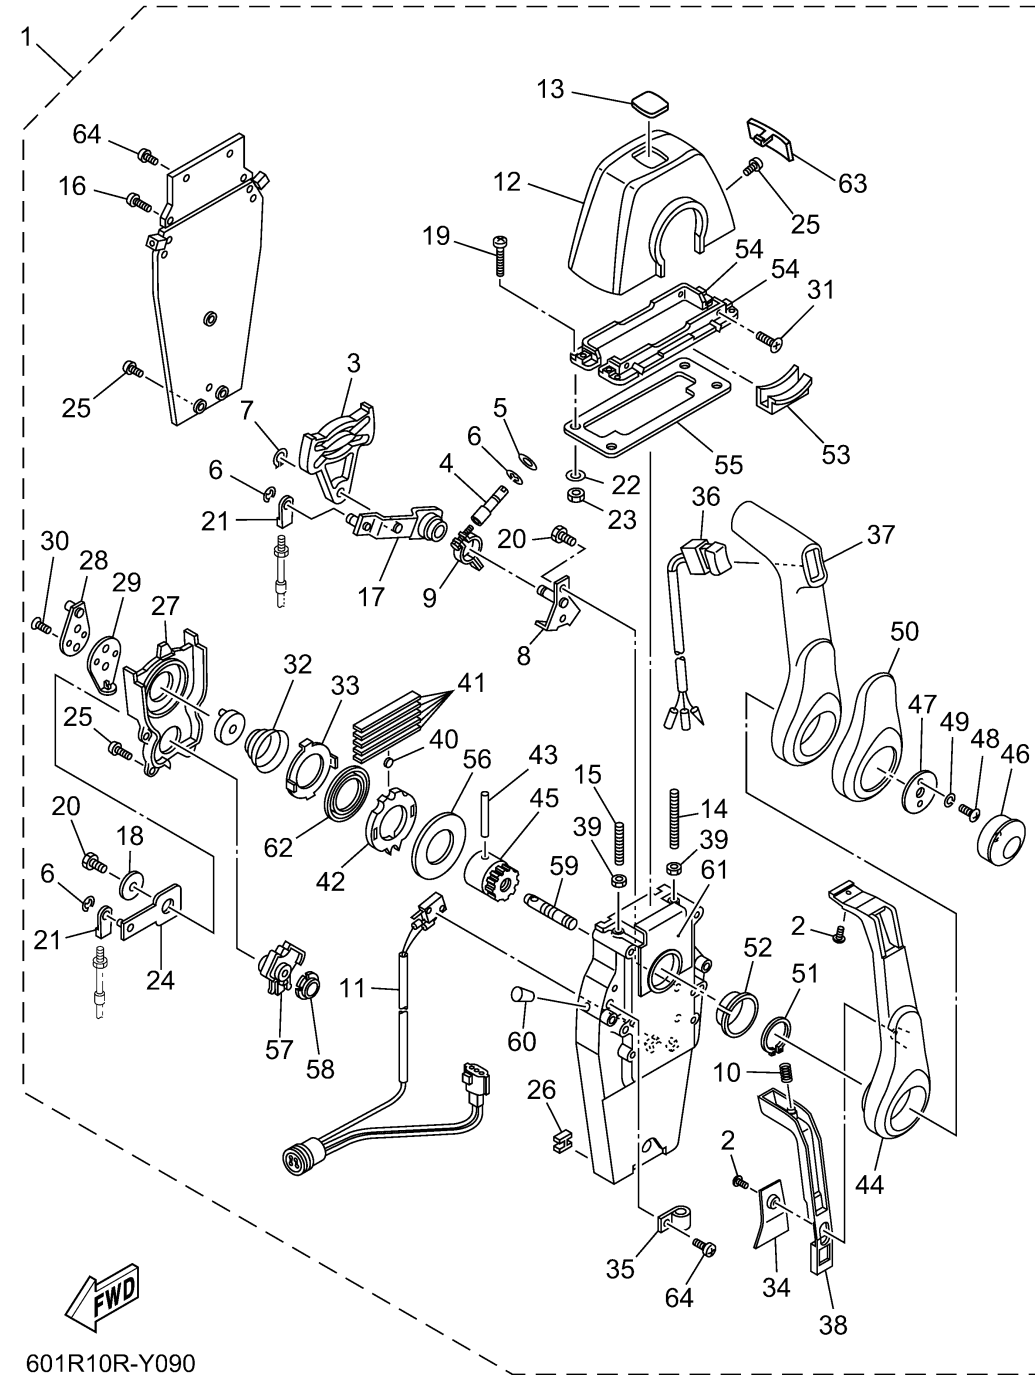

REMOTE CONTROL ASSY 6

704 REMOTE CONTROL (SINGLE WITH NEUTRAL LOCK)

601R10R-Y090

Ref No.	Part Number	Description	Qty	Remarks
41	704-48238-00-00	..SPRING, DETENT	5	
42	704-48232-P1-00	..GEAR	1	
43	EL8-48164-00-00	..PIN 2	1	
44	704-48221-T0-00	..LEVER, CONTROL	1	
45	704-48242-10-00	..SHAFT, DRIVE	1	
46	704-48225-R0-00	..COVER	1	
47	704-48192-00-00	..WASHER 2	1	
48	97890-06018-00	..SCREW, PAN HEAD	2	
49	92990-06300-00	..WASHER, INTERNAL TOOTH	2	
50	704-48224-T0-00	..COVER, CONTROL LEVER	1	
51	EL8-48279-00-00	..CIRCLIP 2	1	
52	704-48234-00-00	..BUSHING 1	1	
53	704-48219-T0-00	..COVER, LEAD	1	
54	704-48144-T0-00	..PLATE, STOPPER 2	2	
55	704-48176-01-00	..GROMMET	1	
56	704-48192-P0-00	..WASHER 2	1	
57	704-48233-00-00	..GEAR 2	1	
58	704-48235-00-00	..BUSHING	1	
59	704-48153-00-00	..SHAFT, FREE ACCEL.	1	
60	704-48166-00-00	..PLUG	1	

CONTINUED ON NEXT FRAME >