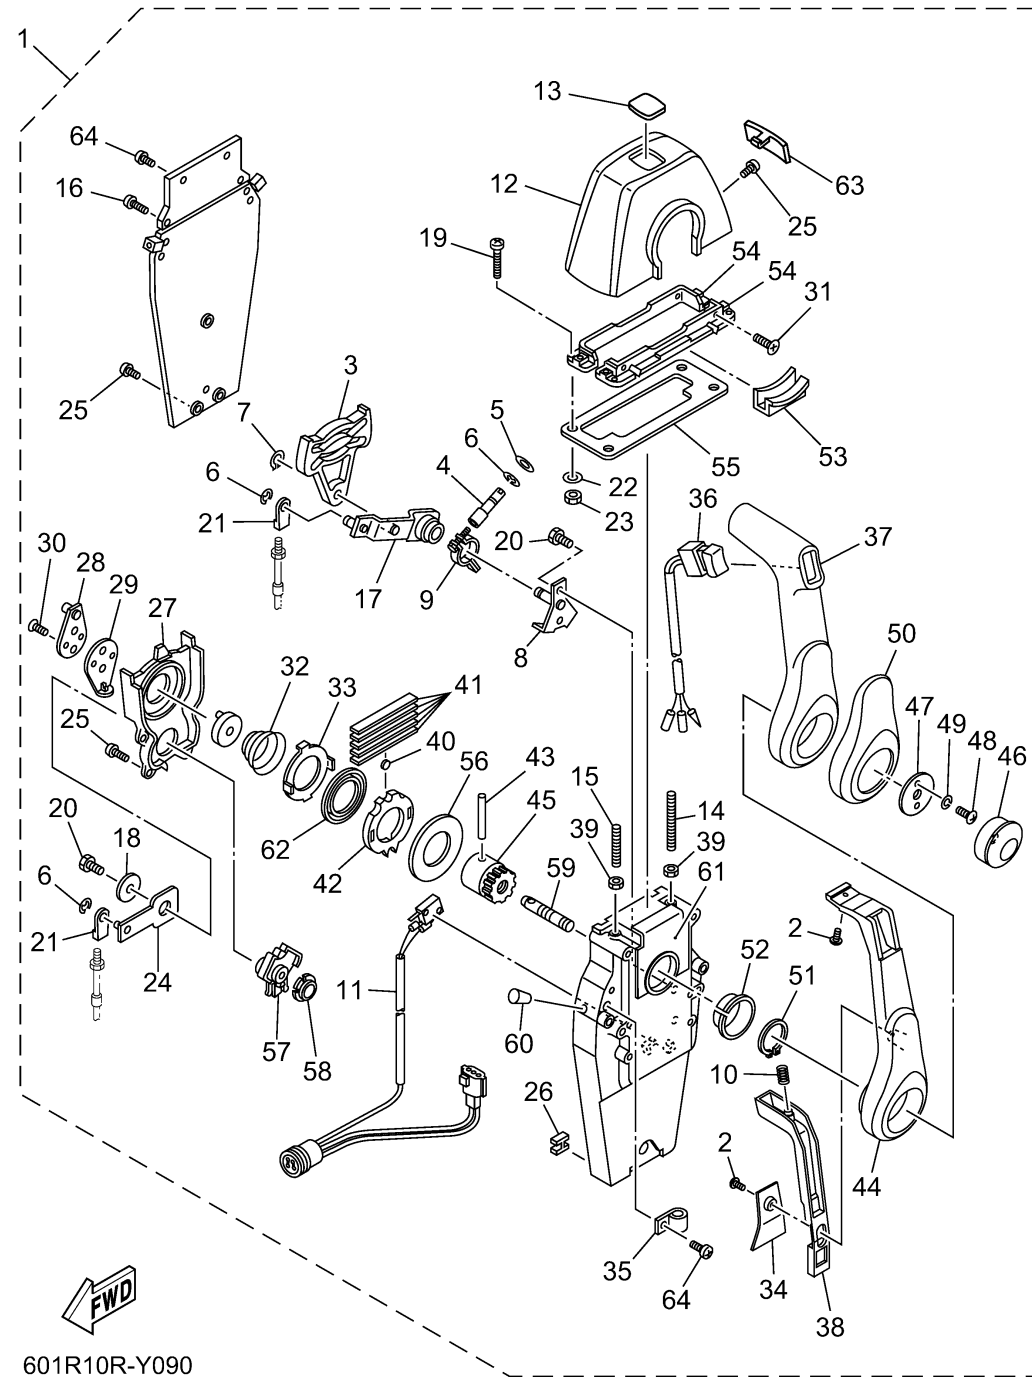

# REMOTE CONTROL ASSY 6

704 REMOTE CONTROL (SINGLE WITH NEUTRAL LOCK)

601R10R-Y090

Ref No.	Part Number	Description	Qty	Remarks
1	704-48205-T0-00	REMOTE CONTROL ASSY (R/H)	1	FOR SINGLE WITH PT/T SW.
2	704-48127-T0-00	..SCREW 1	2	
3	EL8-48251-00-00	..PLATE, CAM	1	
4	704-48265-00-00	..SHAFT, FRICTION	1	
5	701-48246-00-00	..SPACER	1	
6	93430-06024-00	..CIRCLIP	4	
7	EL8-48259-00-00	..CIRCLIP 1	1	
8	704-48262-00-00	..SHAFT, THROTTLE	1	
9	704-48264-00-00	..THROTTLE, FRICTION	1	
10	703-48227-00-00	..SPRING, NEUTRAL LOCK	1	
11	704-82540-40-00	..NEUTRAL SWITCH ASSY	1	
12	704-48119-T0-00	..COVER	1	
13	704-48215-61-00	..GRAPHIC	1	
14	EL8-48281-00-00	..SCREW	1	
15	704-48281-00-00	..SCREW	1	
16	97890-05025-00	..SCREW, PAN HEAD	2	
17	704-48261-00-00	..ARM, THROTTLE	1	
18	EL8-48191-00-00	..WASHER 1	1	
19	704-48283-00-00	..SCREW	4	
20	97380-06018-00	..BOLT	3	

# REMOTE CONTROL ASSY 6

704 REMOTE CONTROL (SINGLE WITH NEUTRAL LOCK)

601R10R-Y090

Ref No.	Part Number	Description	Qty	Remarks
21	703-48345-01-00	..CABLE END, REMOTE CONTROL 2	2	
22	704-48287-00-00	..WASHER	4	
23	95380-05600-00	..NUT	4	
24	704-48271-00-00	..ARM, SHIFT	1	
25	EL8-48127-00-00	..SCREW 1	10	
26	703-48358-01-00	..ANCHOR, CABLE	1	
27	704-48231-00-00	..HOUSING, GEAR	1	
28	EL8-48241-00-00	..ARM, DRIVE	1	
29	EL8-48254-00-00	..STOPPER, THROTTLE ADJUSTING	1	
30	92780-06020-00	..SCREW, FLAT HEAD	2	
31	98780-05018-00	..SCREW, FLAT HEAD	4	
32	EL8-48244-00-00	..SPRING, FREE ACCEL.	1	
33	EL8-48245-00-00	..PLATE, LOCK	1	
34	704-48229-T0-00	..GRIP, CONTROL LEVER	1	
35	704-82594-00-00	..CLAMP	1	
36	704-82563-60-00	..TRIM & TILT SWITCH ASSY	1	
37	704-48222-T0-00	..GRIP, CONTROL LEVER	1	
38	704-48223-00-00	..LOCK, NEUTRAL	1	
39	95380-06600-00	..NUT, HEXAGON	2	
40	701-48248-00-00	..ROLLER, FREE ACCEL.	1	