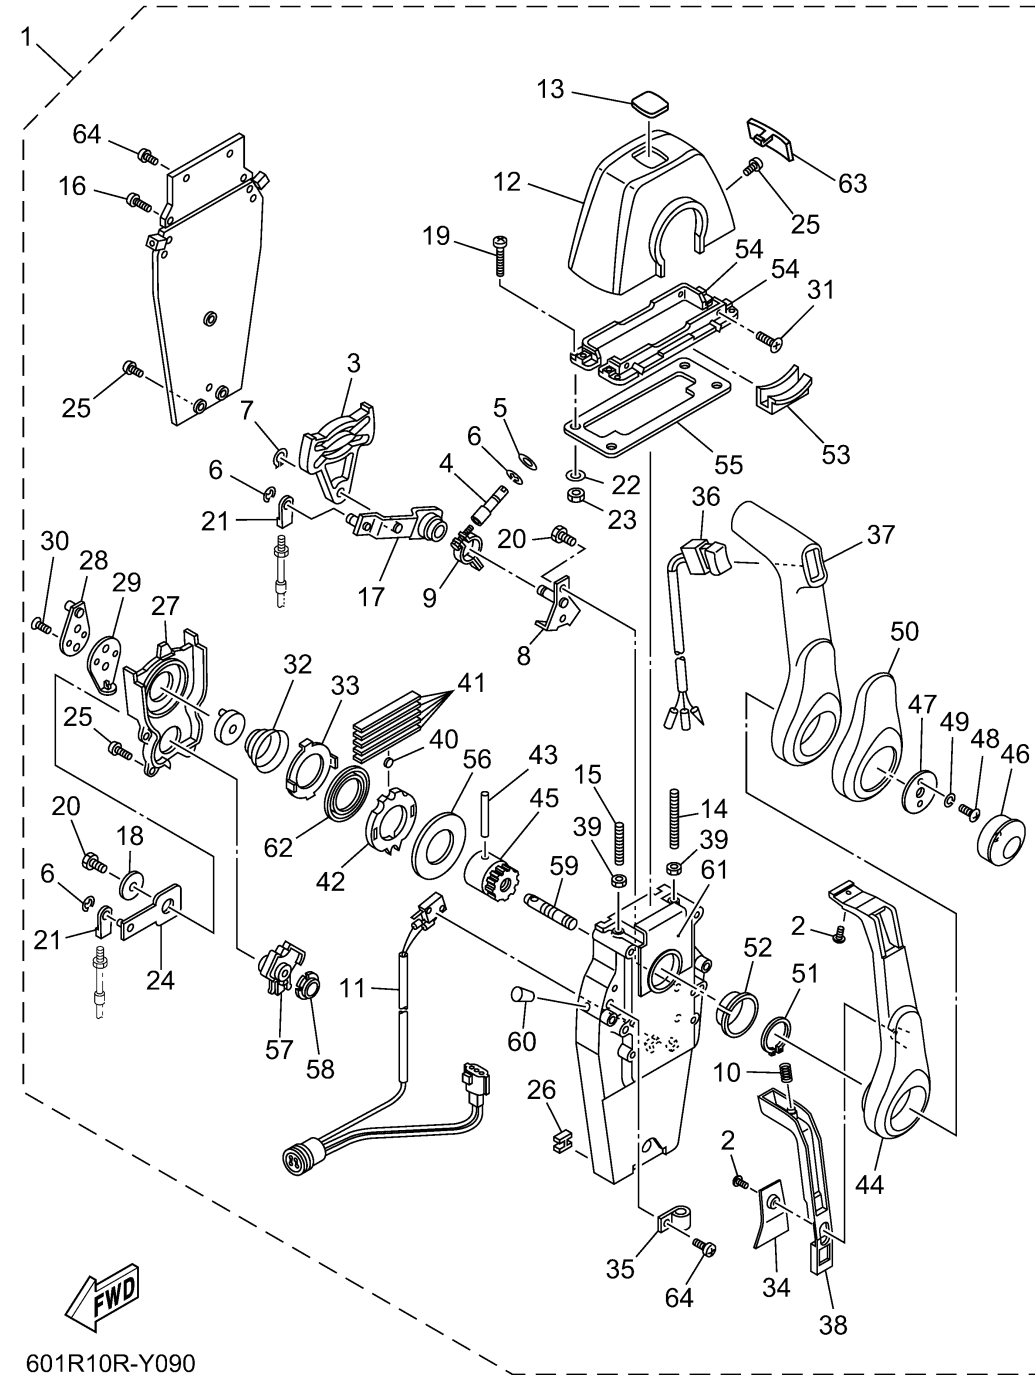

REMOTE CONTROL ASSY 6

704 REMOTE CONTROL (SINGLE WITH NEUTRAL LOCK)

Ref No.	Part Number	Description	Qty	Remarks
61	704-48284-P0-00	. .GROMMET	1	
62	704-48178-10-00	. .PLATE, SHIFT	1	
63	704-48167-20-00	. .PLUG	1	
64	97890-05016-00	. .SCREW, PAN HEAD	3