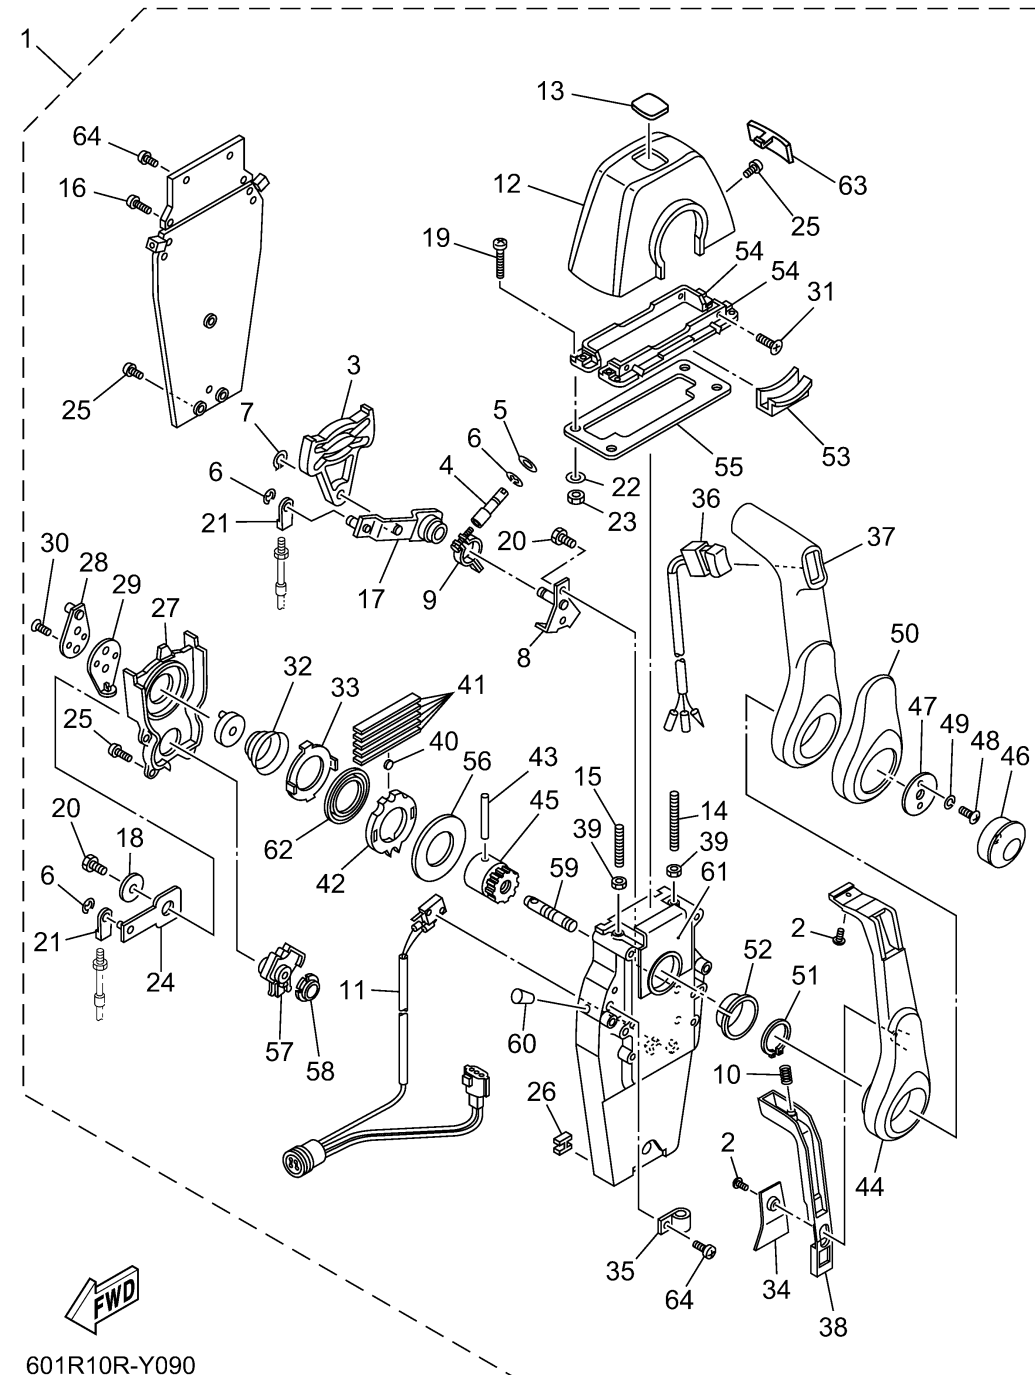

# REMOTE CONTROL ASSY 6

704 REMOTE CONTROL (SINGLE WITH NEUTRAL LOCK)

601R10R-Y090

Ref No.	Part Number	Description	Qty	Remarks
1	704-48205-T0-00	REMOTE CONTROL ASSY (R/H)	1	FOR SINGLE WITH PT/T SW.
2	704-48127-T0-00	..SCREW 1	2	
3	EL8-48251-00-00	..PLATE, CAM	1	
4	704-48265-00-00	..SHAFT, FRICTION	1	
5	701-48246-00-00	..SPACER	1	
6	93430-06024-00	..CIRCLIP	4	
7	EL8-48259-00-00	..CIRCLIP 1	1	
8	704-48262-00-00	..SHAFT, THROTTLE	1	
9	704-48264-00-00	..THROTTLE, FRICTION	1	
10	703-48227-00-00	..SPRING, NEUTRAL LOCK	1	
11	704-82540-40-00	..NEUTRAL SWITCH ASSY	1	
12	704-48119-T0-00	..COVER	1	
13	704-48215-61-00	..GRAPHIC	1	
14	EL8-48281-00-00	..SCREW	1	
15	704-48281-00-00	..SCREW	1	
16	97890-05025-00	..SCREW, PAN HEAD	2	
17	704-48261-00-00	..ARM, THROTTLE	1	
18	EL8-48191-00-00	..WASHER 1	1	
19	704-48283-00-00	..SCREW	4	
20	97380-06018-00	..BOLT	3	

# REMOTE CONTROL ASSY 6

704 REMOTE CONTROL (SINGLE WITH NEUTRAL LOCK)

601R10R-Y090

Ref No.	Part Number	Description	Qty	Remarks
21	703-48345-01-00	..CABLE END, REMOTE CONTROL 2	2	
22	704-48287-00-00	..WASHER	4	
23	95380-05600-00	..NUT	4	
24	704-48271-00-00	..ARM, SHIFT	1	
25	EL8-48127-00-00	..SCREW 1	10	
26	703-48358-01-00	..ANCHOR, CABLE	1	
27	704-48231-00-00	..HOUSING, GEAR	1	
28	EL8-48241-00-00	..ARM, DRIVE	1	
29	EL8-48254-00-00	..STOPPER, THROTTLE ADJUSTING	1	
30	92780-06020-00	..SCREW, FLAT HEAD	2	
31	98780-05018-00	..SCREW, FLAT HEAD	4	
32	EL8-48244-00-00	..SPRING, FREE ACCEL.	1	
33	EL8-48245-00-00	..PLATE, LOCK	1	
34	704-48229-T0-00	..GRIP, CONTROL LEVER	1	
35	704-82594-00-00	..CLAMP	1	
36	704-82563-60-00	..TRIM & TILT SWITCH ASSY	1	
37	704-48222-T0-00	..GRIP, CONTROL LEVER	1	
38	704-48223-00-00	..LOCK, NEUTRAL	1	
39	95380-06600-00	..NUT, HEXAGON	2	
40	701-48248-00-00	..ROLLER, FREE ACCEL.	1	