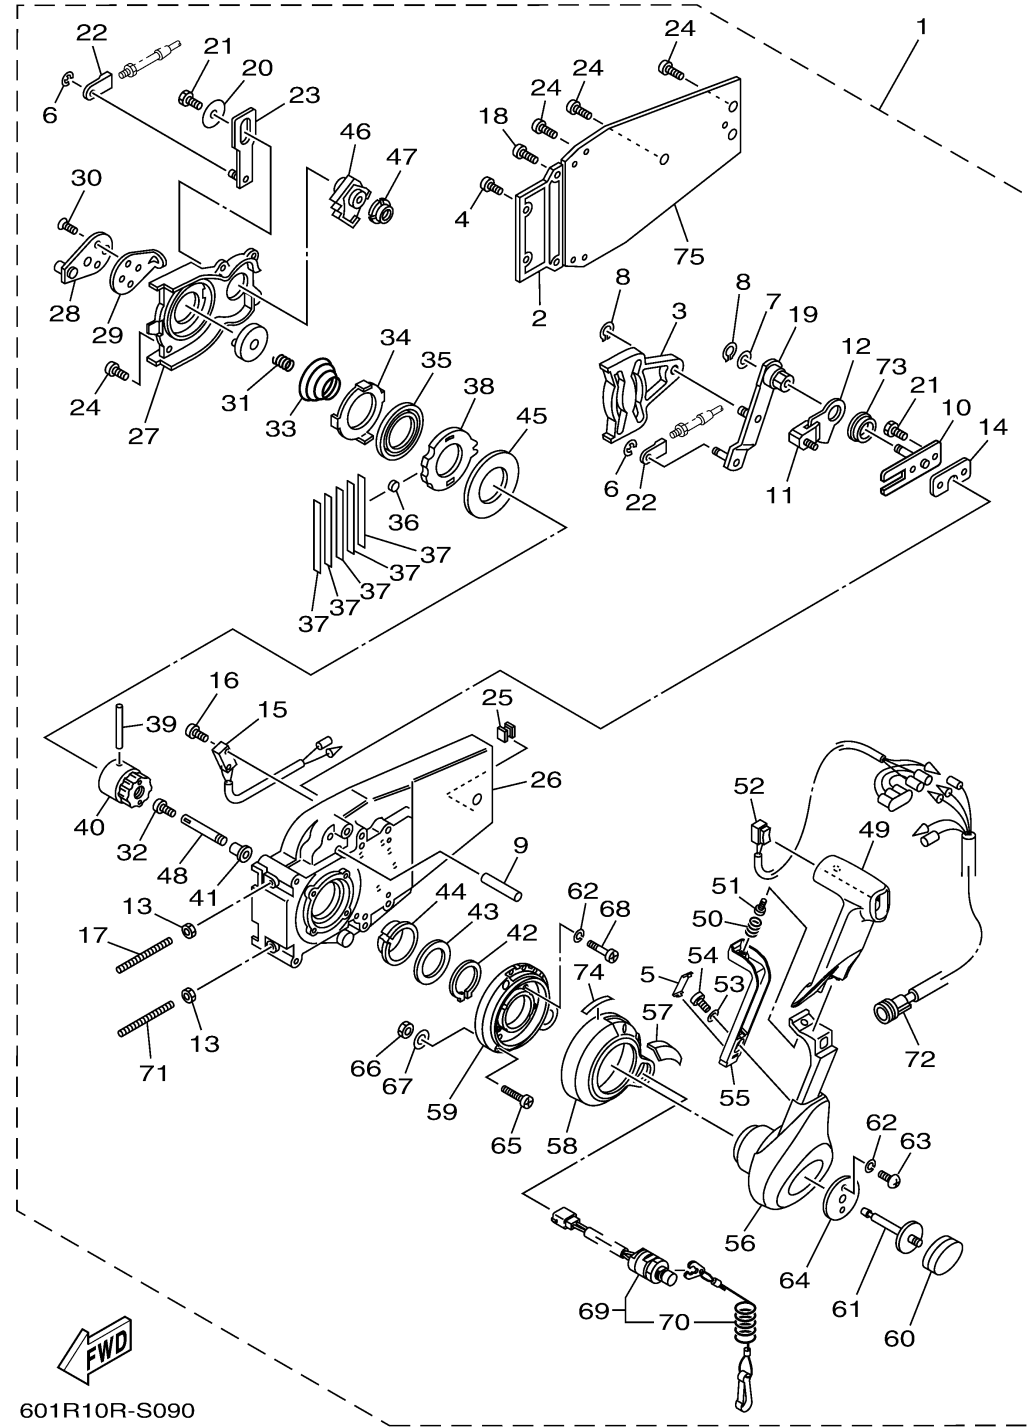

# REMOTE CONTROL ASSY 7

6X3 REMOTE CONTROL (RIGHT MOUNT)

Ref No.	Part Number	Description	Qty	Remarks
1	6X3-48206-11-00	REMOTE CONTROL ASSY	1	FOR RIGHT MOUNT WITH PT/T SW.
2	EL8-48212-00-00	..BACK PLATE 1	1	
3	EL8-48251-00-00	..PLATE, CAM	1	
4	97890-05016-00	..SCREW, PAN HEAD	2	
5	6X0-48138-00-00	..CAP, LOCK ARM	1	
6	93430-06024-00	..CIRCLIP	3	
7	92990-10600-00	..WASHER, PLATE	1	
8	EL8-48259-00-00	..CIRCLIP 1	2	
9	6X0-48265-00-00	..SHAFT, FRICTION	1	
10	6X0-48262-00-00	..SHAFT, THROTTLE	1	
11	6X0-48264-00-00	..THROTTLE, FRICTION	1	
12	6X0-48187-00-00	..PLATE, ADJUST	1	
13	95380-06600-00	..NUT, HEXAGON	2	
14	704-48266-00-00	..SPACER	1	
15	704-82540-00-00	..NEUTRAL SWITCH ASSY	1	
16	703-48129-00-00	..SCREW 3	2	
17	EL8-48281-00-00	..SCREW	1	
18	97890-05025-00	..SCREW, PAN HEAD	2	
19	6X0-48261-00-00	..ARM, THROTTLE	1	
20	EL8-48191-00-00	..WASHER 1	1	

# REMOTE CONTROL ASSY 7

6X3 REMOTE CONTROL (RIGHT MOUNT)

Ref No.	Part Number	Description	Qty	Remarks
21	97380-06018-00	..BOLT	3	
22	703-48345-01-00	..CABLE END, REMOTE CONTROL 2	2	
23	EL8-48271-00-00	..ARM, SHIFT	1	
24	EL8-48127-00-00	..SCREW 1	11	
25	703-48358-01-00	..ANCHOR, CABLE	1	
26	6X0-48211-00-00	..HOUSING,1	1	
27	EL8-48231-00-00	..HOUSING, GEAR	1	
28	EL8-48241-00-00	..ARM, DRIVE	1	
29	EL8-48254-00-00	..STOPPER, THROTTLE ADJUSTING	1	
30	92780-06020-00	..SCREW, FLAT HEAD	2	
31	EL8-48158-00-00	..SPRING 1	1	
32	98580-04006-00	..SCREW, PAN HEAD	1	
33	EL8-48244-00-00	..SPRING, FREE ACCEL.	1	
34	EL8-48245-00-00	..PLATE, LOCK	1	
35	704-48178-00-00	..PLATE, SHIFT	1	
36	701-48248-00-00	..ROLLER, FREE ACCEL.	1	
37	704-48238-00-00	..SPRING, DETENT	5	
38	6X0-48121-00-00	..GEAR 1	1	
39	EL8-48164-00-00	..PIN 2	1	
40	EL8-48242-10-00	..SHAFT, DRIVE	1	