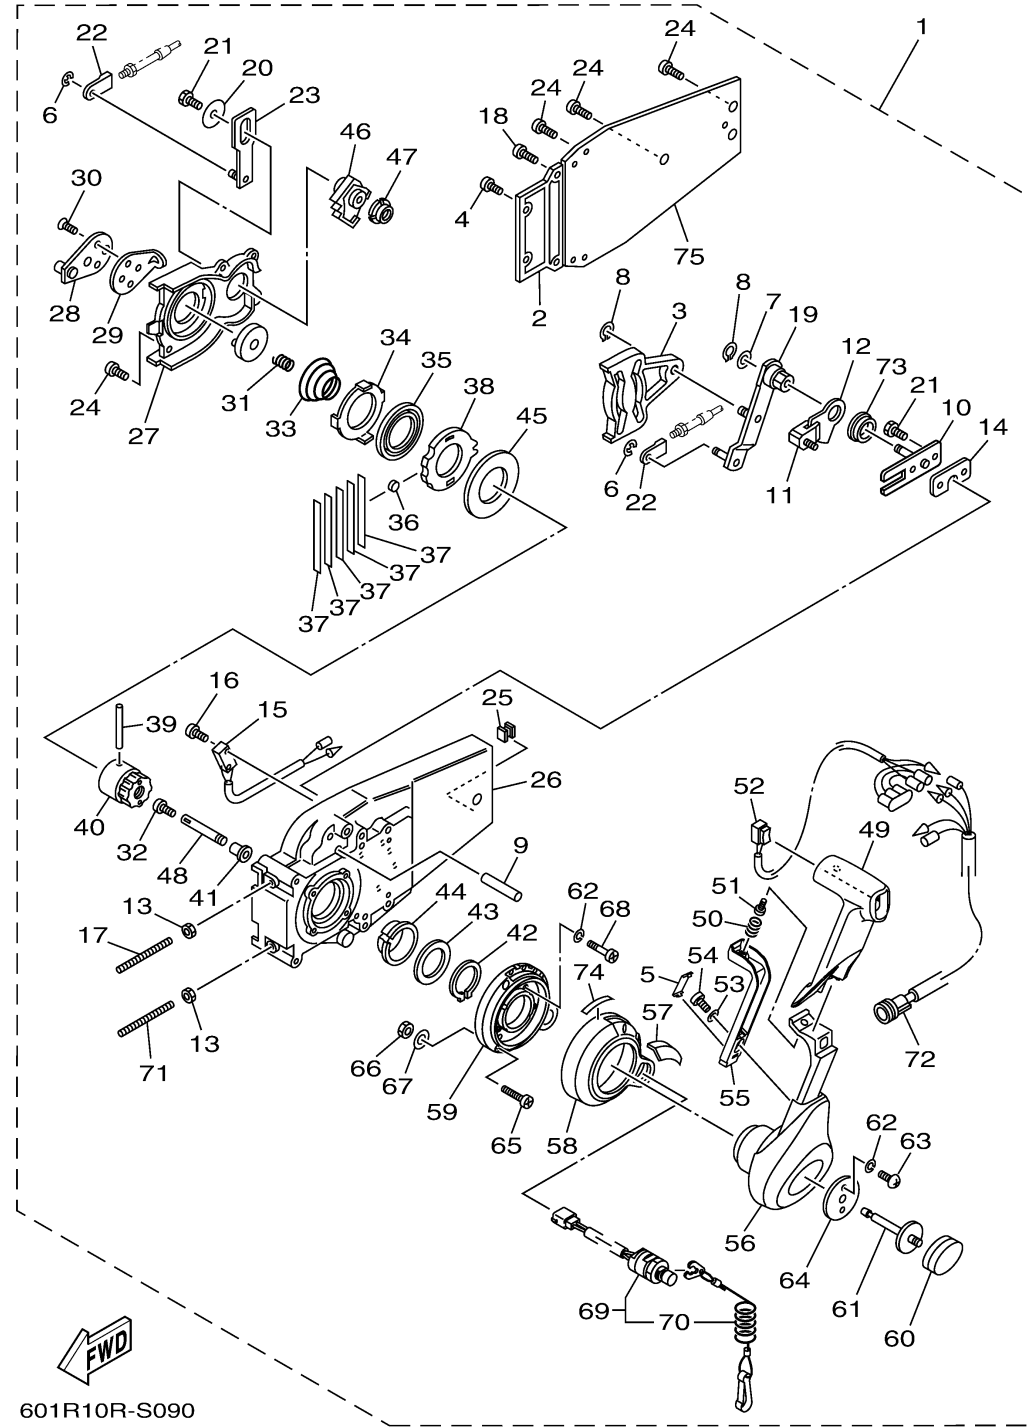

# REMOTE CONTROL ASSY 7

6X3 REMOTE CONTROL (RIGHT MOUNT)

Ref No.	Part Number	Description	Qty	Remarks
21	97380-06018-00	..BOLT	3	
22	703-48345-01-00	..CABLE END, REMOTE CONTROL 2	2	
23	EL8-48271-00-00	..ARM, SHIFT	1	
24	EL8-48127-00-00	..SCREW 1	11	
25	703-48358-01-00	..ANCHOR, CABLE	1	
26	6X0-48211-00-00	..HOUSING,1	1	
27	EL8-48231-00-00	..HOUSING, GEAR	1	
28	EL8-48241-00-00	..ARM, DRIVE	1	
29	EL8-48254-00-00	..STOPPER, THROTTLE ADJUSTING	1	
30	92780-06020-00	..SCREW, FLAT HEAD	2	
31	EL8-48158-00-00	..SPRING 1	1	
32	98580-04006-00	..SCREW, PAN HEAD	1	
33	EL8-48244-00-00	..SPRING, FREE ACCEL.	1	
34	EL8-48245-00-00	..PLATE, LOCK	1	
35	704-48178-00-00	..PLATE, SHIFT	1	
36	701-48248-00-00	..ROLLER, FREE ACCEL.	1	
37	704-48238-00-00	..SPRING, DETENT	5	
38	6X0-48121-00-00	..GEAR 1	1	
39	EL8-48164-00-00	..PIN 2	1	
40	EL8-48242-10-00	..SHAFT, DRIVE	1	

# REMOTE CONTROL ASSY 7

6X3 REMOTE CONTROL (RIGHT MOUNT)

Ref No.	Part Number	Description	Qty	Remarks
41	702-48263-00-00	..BUSHING	1	
42	EL8-48279-00-00	..CIRCLIP 2	1	
43	704-48193-00-00	..WASHER 3	1	
44	EL8-48234-00-00	..BUSHING 1	1	
45	703-48192-00-00	..WASHER 2	1	
46	EL8-48233-00-00	..GEAR 2	1	
47	702-48235-00-00	..BUSHING	1	
48	6X0-48153-00-00	..SHAFT, FREE ACCEL.	1	
49	6X3-48222-10-00	..GRIP, CONTROL LEVER	1	
50	703-48227-00-00	..SPRING, NEUTRAL LOCK	1	
51	98580-05008-00	..SCREW, PAN HEAD	1	
52	6X3-82563-02-00	..TRIM & TILT SWITCH ASSY	1	
53	6X0-48288-00-00	..WASHER, PLAIN	1	
54	6X0-48127-00-00	..SCREW 1	1	
55	6X0-48223-00-00	..LOCK, NEUTRAL	1	
56	6X3-48221-10-00	..LEVER, CONTROL	1	
57	6X3-48225-10-00	..COVER	1	
58	6X3-48225-00-00	..COVER	1	
59	6X3-48111-00-00	..BODY, REMOTE CONTROL 1	1	
60	6X3-48225-30-00	..COVER	1	