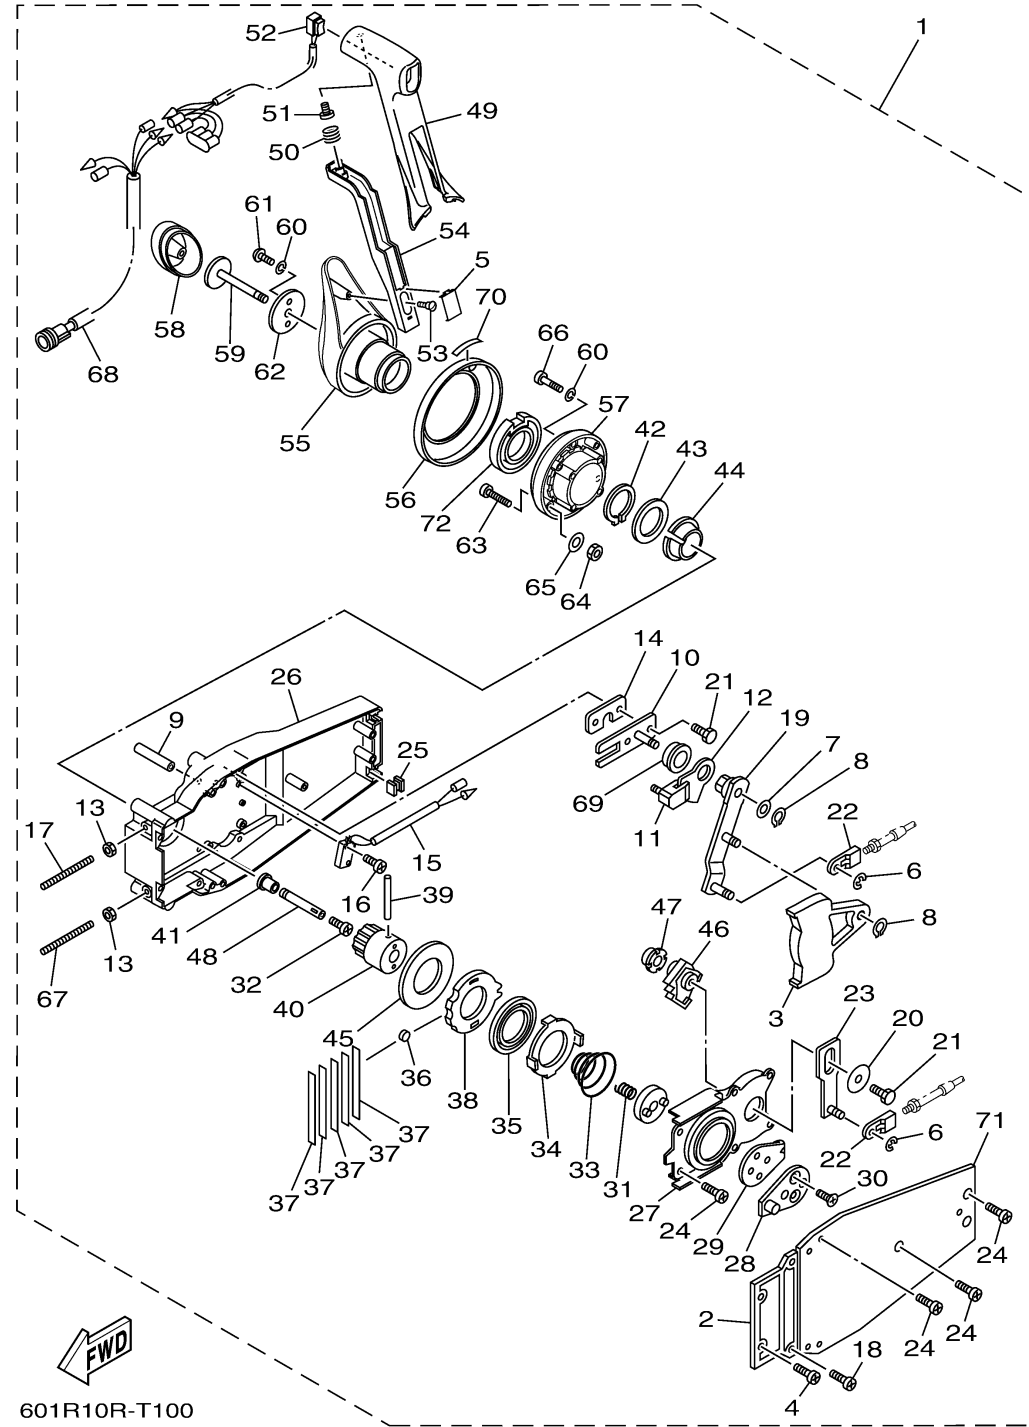

CONTINUED ON NEXT FRAME >

REMOTE CONTROL ASSY 8

6X3 REMOTE CONTROL (LEFT MOUNT)

Ref No.	Part Number	Description	Qty	Remarks
21	97380-06018-00	..BOLT	3	
22	703-48345-01-00	..CABLE END, REMOTE CONTROL 2	2	
23	EL8-48271-00-00	..ARM, SHIFT	1	
24	EL8-48127-00-00	..SCREW 1	11	
25	703-48358-01-00	..ANCHOR, CABLE	1	
26	6X0-48211-00-00	..HOUSING,1	1	
27	EL8-48231-00-00	..HOUSING, GEAR	1	
28	EL8-48241-00-00	..ARM, DRIVE	1	
29	EL8-48254-00-00	..STOPPER, THROTTLE ADJUSTING	1	
30	92780-06020-00	..SCREW, FLAT HEAD	2	
31	EL8-48158-00-00	..SPRING 1	1	
32	98580-04006-00	..SCREW, PAN HEAD	1	
33	EL8-48244-00-00	..SPRING, FREE ACCEL.	1	
34	EL8-48245-00-00	..PLATE, LOCK	1	
35	704-48178-00-00	..PLATE, SHIFT	1	
36	701-48248-00-00	..ROLLER, FREE ACCEL.	1	
37	704-48238-00-00	..SPRING, DETENT	5	
38	6X0-48121-00-00	..GEAR 1	1	
39	EL8-48164-00-00	..PIN 2	1	
40	EL8-48242-10-00	..SHAFT, DRIVE	1	

CONTINUED ON NEXT FRAME >

REMOTE CONTROL ASSY 8

6X3 REMOTE CONTROL (LEFT MOUNT)

Ref No.	Part Number	Description	Qty	Remarks
41	702-48263-00-00	..BUSHING	1	
42	EL8-48279-00-00	..CIRCLIP 2	1	
43	704-48193-00-00	..WASHER 3	1	
44	EL8-48234-00-00	..BUSHING 1	1	
45	703-48192-00-00	..WASHER 2	1	
46	EL8-48233-00-00	..GEAR 2	1	
47	702-48235-00-00	..BUSHING	1	
48	6X0-48153-00-00	..SHAFT, FREE ACCEL.	1	
49	6X3-48222-20-00	..GRIP, CONTROL LEVER	1	
50	703-48227-00-00	..SPRING, NEUTRAL LOCK	1	
51	98580-05008-00	..SCREW, PAN HEAD	1	
52	6X3-82563-02-00	..TRIM & TILT SWITCH ASSY	1	
53	6X3-48254-01-00	..STOPPER, THROTTLE ADJUST	1	
54	6X3-48223-10-00	..LOCK, NEUTRAL	1	
55	6X3-48221-20-00	..LEVER, CONTROL	1	
56	6X0-48225-00-00	..COVER	1	
57	6X0-48111-00-00	..BODY, REMOTE CONTROL 1	1	
58	6X3-48225-30-00	..COVER	1	
59	6X0-48155-00-00	..PLUNGER	1	
60	92990-05300-00	..WASHER, INTERNAL TOOTH	6	