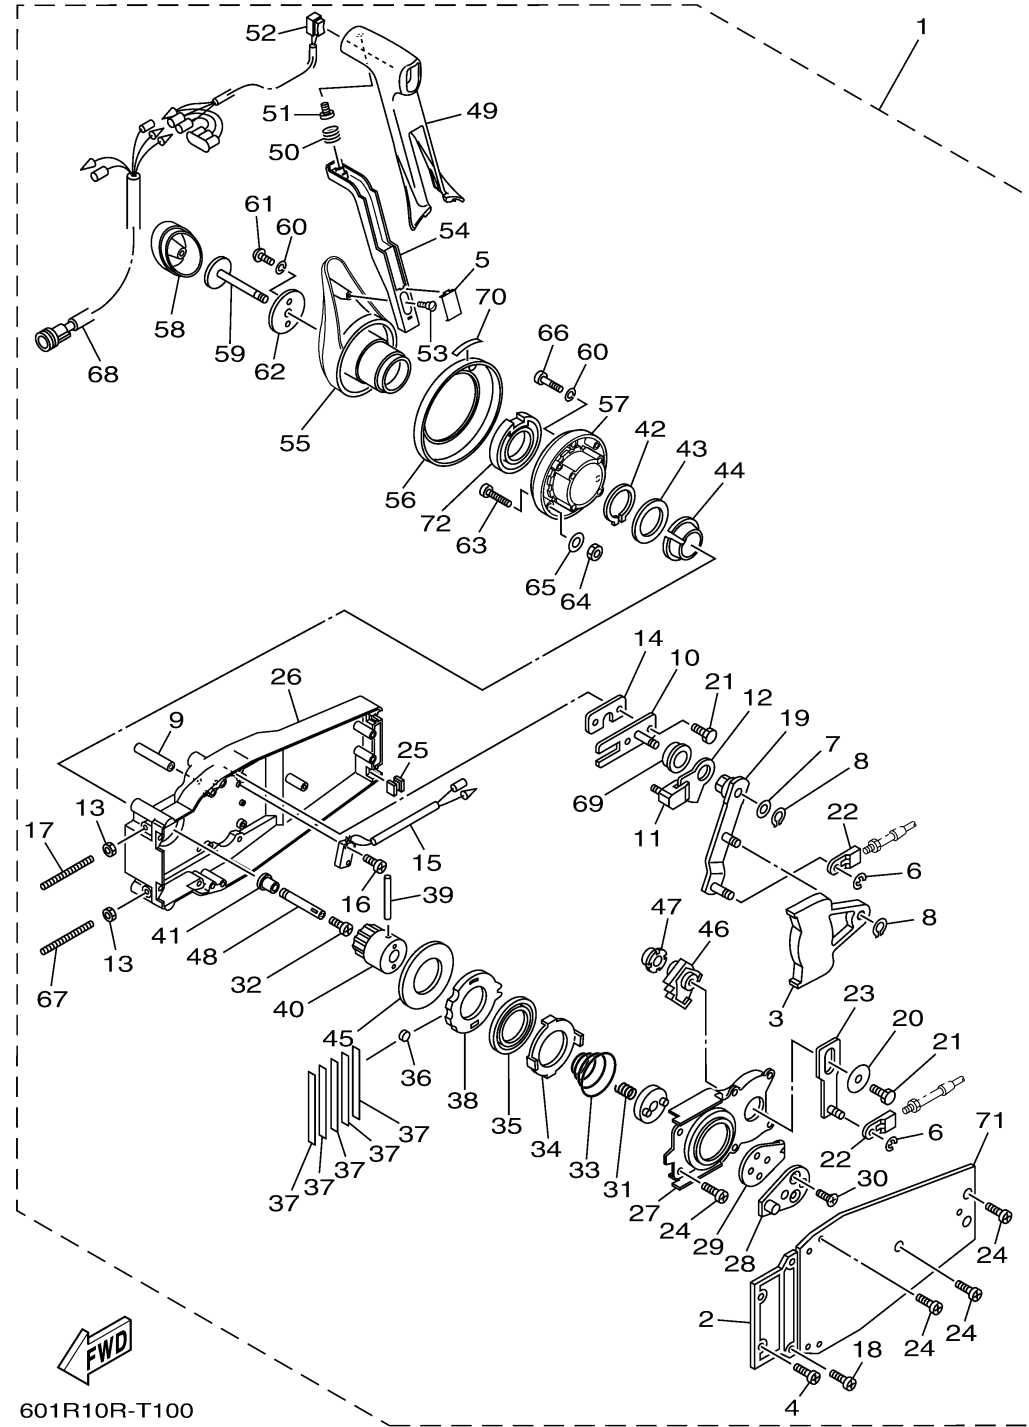

REMOTE CONTROL ASSY 8

6X3 REMOTE CONTROL (LEFT MOUNT)

Ref No.	Part Number	Description	Qty	Remarks
1	6X3-48206-22-00	REMOTE CONTROL ASSY	1	FOR LEFT MOUNT WITH PT/T SW.
2	EL8-48212-00-00	..BACK PLATE 1	1	
3	EL8-48251-00-00	..PLATE, CAM	1	
4	97890-05016-00	..SCREW, PAN HEAD	2	
5	6X0-48138-00-00	..CAP, LOCK ARM	1	
6	93430-06024-00	..CIRCLIP	3	
7	92990-10600-00	..WASHER, PLATE	1	
8	EL8-48259-00-00	..CIRCLIP 1	2	
9	6X0-48265-00-00	..SHAFT, FRICTION	1	
10	6X0-48262-00-00	..SHAFT, THROTTLE	1	
11	6X0-48264-00-00	..THROTTLE, FRICTION	1	
12	6X0-48187-00-00	..PLATE, ADJUST	1	
13	95380-06600-00	..NUT, HEXAGON	2	
14	704-48266-00-00	..SPACER	1	
15	704-82540-00-00	..NEUTRAL SWITCH ASSY	1	
16	703-48129-00-00	..SCREW 3	2	
17	EL8-48281-00-00	..SCREW	1	
18	97890-05025-00	..SCREW, PAN HEAD	2	
19	6X0-48261-00-00	..ARM, THROTTLE	1	
20	EL8-48191-00-00	..WASHER 1	1	

CONTINUED ON NEXT FRAME >

REMOTE CONTROL ASSY 8

6X3 REMOTE CONTROL (LEFT MOUNT)

Ref No.	Part Number	Description	Qty	Remarks
21	97380-06018-00	..BOLT	3	
22	703-48345-01-00	..CABLE END, REMOTE CONTROL 2	2	
23	EL8-48271-00-00	..ARM, SHIFT	1	
24	EL8-48127-00-00	..SCREW 1	11	
25	703-48358-01-00	..ANCHOR, CABLE	1	
26	6X0-48211-00-00	..HOUSING,1	1	
27	EL8-48231-00-00	..HOUSING, GEAR	1	
28	EL8-48241-00-00	..ARM, DRIVE	1	
29	EL8-48254-00-00	..STOPPER, THROTTLE ADJUSTING	1	
30	92780-06020-00	..SCREW, FLAT HEAD	2	
31	EL8-48158-00-00	..SPRING 1	1	
32	98580-04006-00	..SCREW, PAN HEAD	1	
33	EL8-48244-00-00	..SPRING, FREE ACCEL.	1	
34	EL8-48245-00-00	..PLATE, LOCK	1	
35	704-48178-00-00	..PLATE, SHIFT	1	
36	701-48248-00-00	..ROLLER, FREE ACCEL.	1	
37	704-48238-00-00	..SPRING, DETENT	5	
38	6X0-48121-00-00	..GEAR 1	1	
39	EL8-48164-00-00	..PIN 2	1	
40	EL8-48242-10-00	..SHAFT, DRIVE	1	