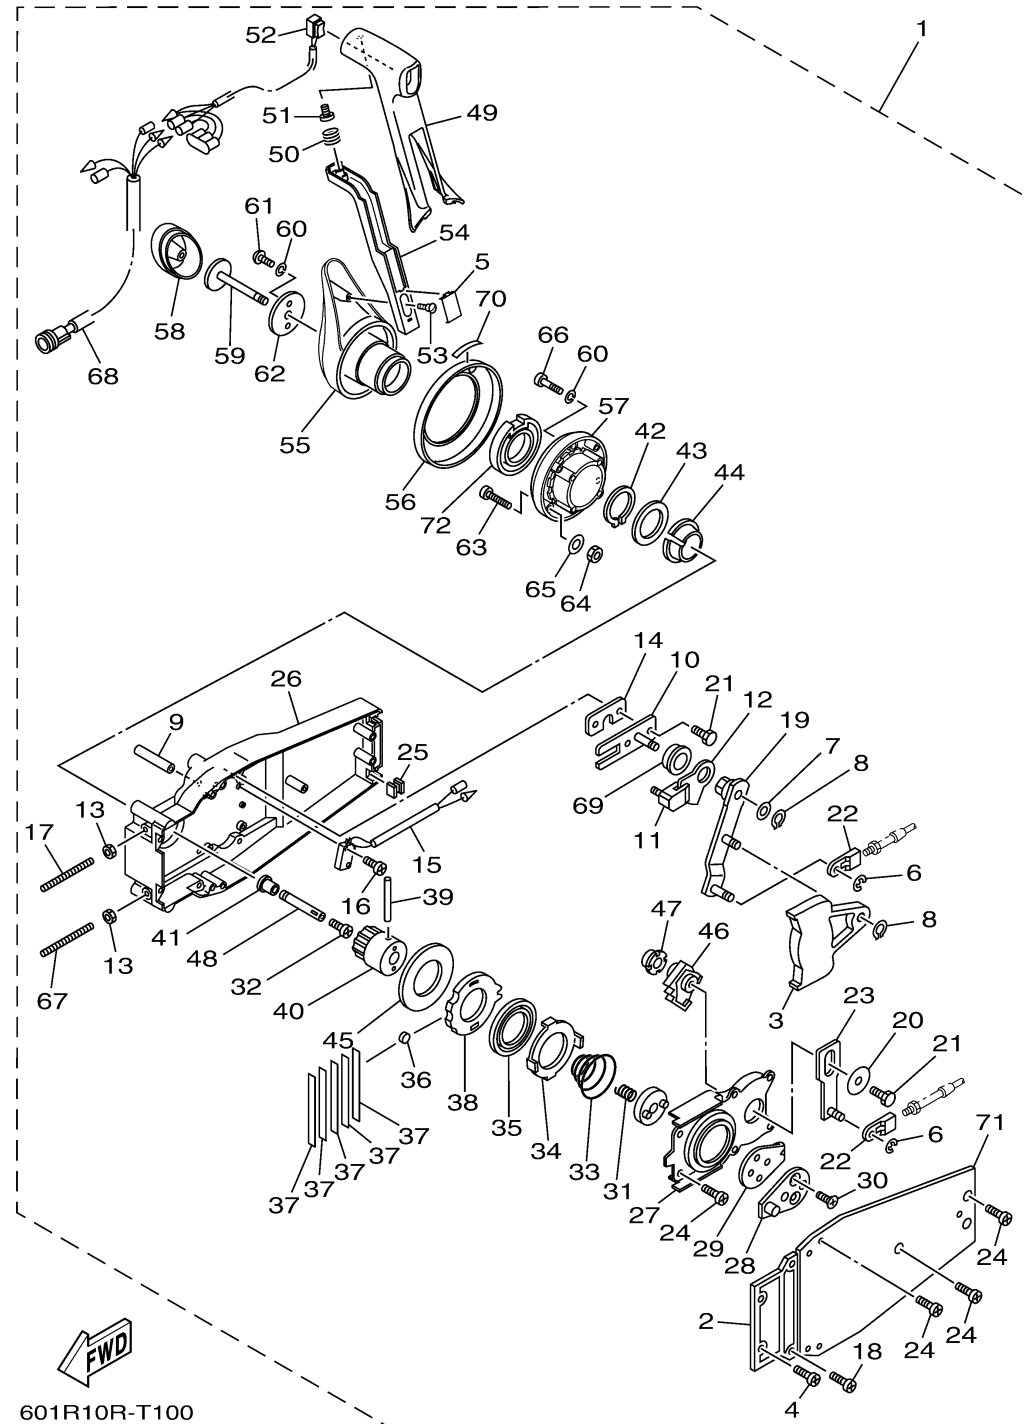

CONTINUED ON NEXT FRAME >

REMOTE CONTROL ASSY 8

6X3 REMOTE CONTROL (LEFT MOUNT)

Ref No.	Part Number	Description	Qty	Remarks
41	702-48263-00-00	..BUSHING	1	
42	EL8-48279-00-00	..CIRCLIP 2	1	
43	704-48193-00-00	..WASHER 3	1	
44	EL8-48234-00-00	..BUSHING 1	1	
45	703-48192-00-00	..WASHER 2	1	
46	EL8-48233-00-00	..GEAR 2	1	
47	702-48235-00-00	..BUSHING	1	
48	6X0-48153-00-00	..SHAFT, FREE ACCEL.	1	
49	6X3-48222-20-00	..GRIP, CONTROL LEVER	1	
50	703-48227-00-00	..SPRING, NEUTRAL LOCK	1	
51	98580-05008-00	..SCREW, PAN HEAD	1	
52	6X3-82563-02-00	..TRIM & TILT SWITCH ASSY	1	
53	6X3-48254-01-00	..STOPPER, THROTTLE ADJUST	1	
54	6X3-48223-10-00	..LOCK, NEUTRAL	1	
55	6X3-48221-20-00	..LEVER, CONTROL	1	
56	6X0-48225-00-00	..COVER	1	
57	6X0-48111-00-00	..BODY, REMOTE CONTROL 1	1	
58	6X3-48225-30-00	..COVER	1	
59	6X0-48155-00-00	..PLUNGER	1	
60	92990-05300-00	..WASHER, INTERNAL TOOTH	6	

CONTINUED ON NEXT FRAME >

REMOTE CONTROL ASSY 8

6X3 REMOTE CONTROL (LEFT MOUNT)

Ref No.	Part Number	Description	Qty	Remarks
61	6X0-48281-00-00	..SCREW	2	
62	6X0-48193-00-00	..WASHER 3	1	
63	6X0-48128-00-00	..SCREW(M6X30)	3	UR
63	97890-06035-00	..SCREW, PAN HEAD	3	UR
64	6X0-48156-00-00	..NUT 1	3	
65	701-48287-00-00	..WASHER	3	
66	6X0-48129-00-00	..SCREW 3	4	
67	704-48281-00-00	..SCREW	1	
68	704-82541-10-00	..WIRE, LEAD	1	
69	6X0-48116-00-00	..BUSHING	1	
70	6X3-44191-00-00	..INDICATOR, SHIFT	1	
71	EL8-48213-00-00	..BACK PLATE 2	1	
72	6X3-48245-00-00	..PLATE, LOCK	1	