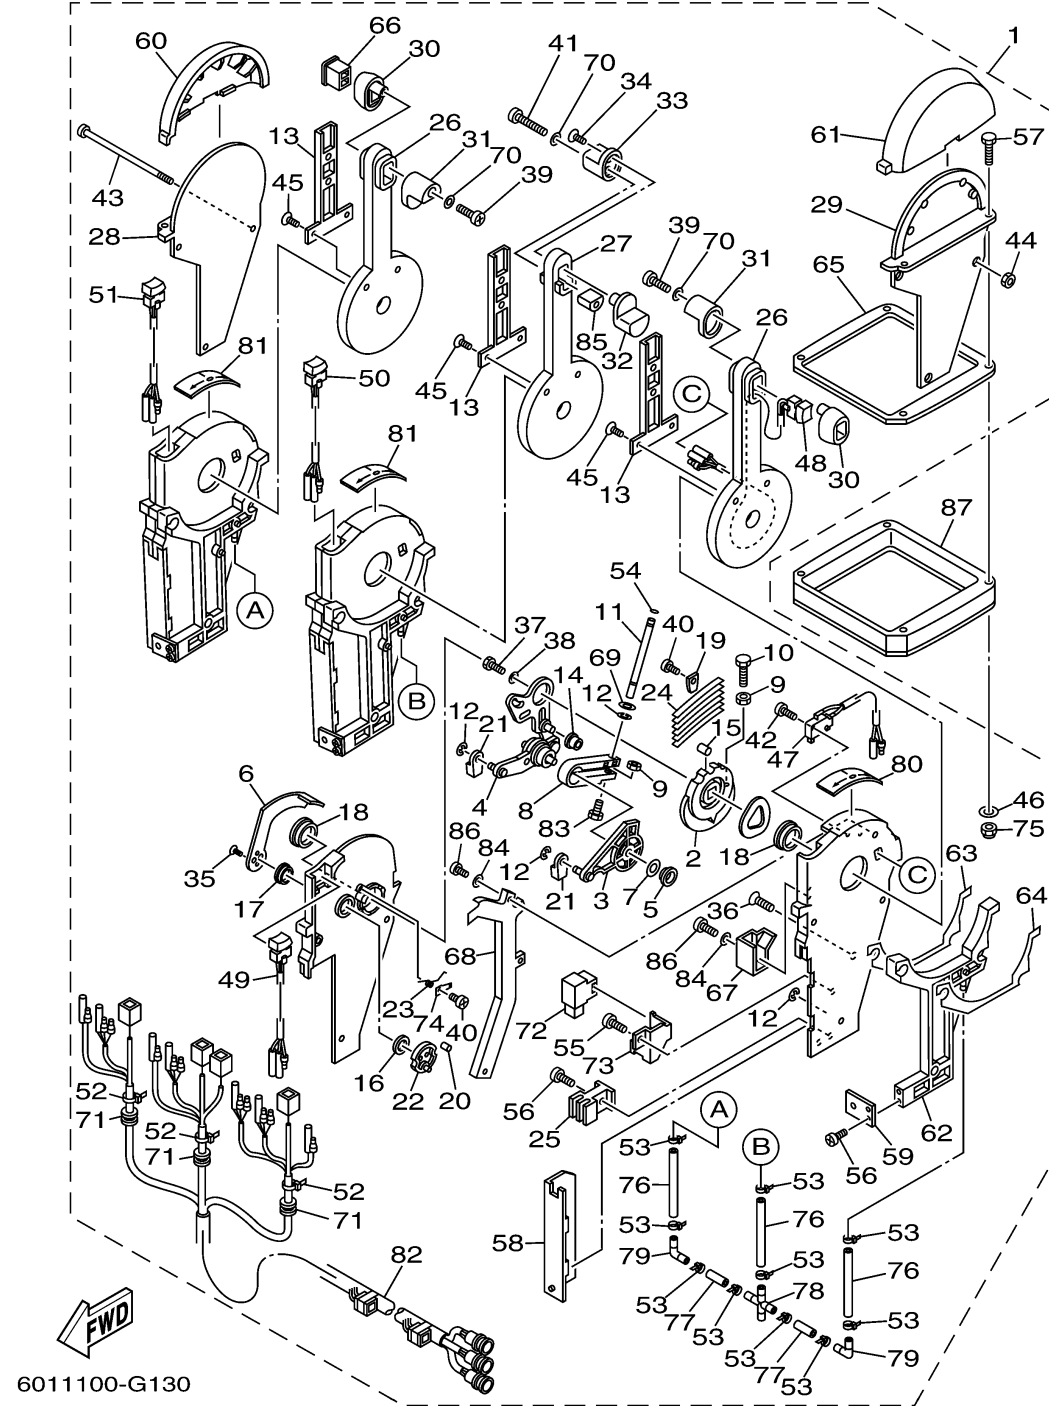

REMOTE CONTROL ASSY 9

6X5 REMOTE CONTROL (TRIPLE)

6011100-G130

Ref No.	Part Number	Description	Qty	Remarks
60	6X5-48119-11-00	..COVER	1	
61	6X5-48119-01-00	..COVER	1	
62	6X5-48246-00-00	..SPACER	3	
63	6X5-48214-00-00	..PAD	3	
64	6X5-48214-10-00	..PAD	3	
65	6X5-48176-00-00	..GROMMET	1	
66	6X5-48222-21-00	..GRIP, CONTROL LEVER	1	
67	6X5-48219-00-00	..COVER, LEAD	3	
68	6X5-48225-00-00	..COVER	3	
69	92990-08600-00	..WASHER, PLATE	3	
70	92990-05300-00	..WASHER, INTERNAL TOOTH	3	
71	6X5-48175-00-00	..BOOT	3	
72	704-81950-11-00	..RELAY ASSY	4	
73	6X5-48228-00-00	..HOLDER, SWITCH	3	
74	703-48246-00-00	..SPACER	3	
75	95380-06600-00	..NUT, HEXAGON	4	
76	6X5-48317-00-00	..TUBE	3	
77	6X5-48317-10-00	..TUBE	2	
78	6X5-48338-00-00	..CONNECTOR	1	
79	6X5-48338-10-00	..CONNECTOR	2	

CONTINUED ON NEXT FRAME >