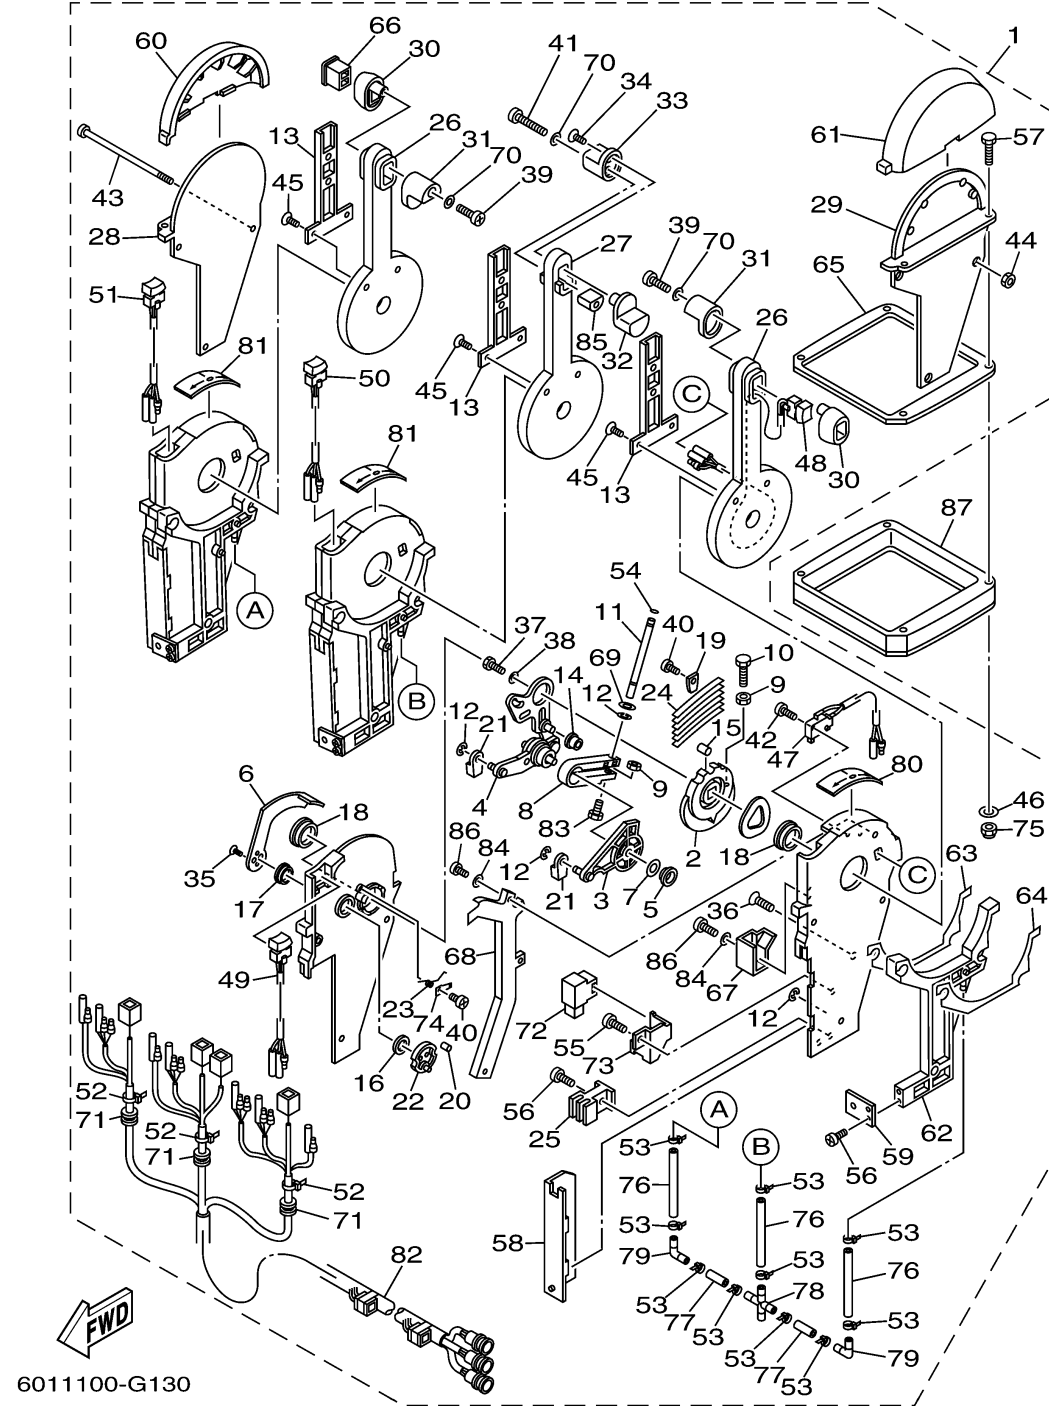

## 6X5 REMOTE CONTROL (TRIPLE)

6011100-G130

Ref No.	Part Number	Description	Qty	Remarks
21	703-48345-01-00	..CABLE END, REMOTE CONTROL 2	6	
22	703-48153-00-00	..SHAFT, FREE ACCEL.	3	
23	703-48244-00-00	..SPRING, FREE ACCEL.	3	
24	703-48238-00-00	..SPRING, DETENT	18	
25	6X5-48358-00-00	..ANCHOR, CABLE	3	
26	6X5-48221-00-00	..LEVER, CONTROL	2	
27	6X5-48221-10-00	..LEVER, CONTROL	1	
28	6X5-48144-10-00	..PLATE, STOPPER 2	1	
29	6X5-48144-00-00	..PLATE, STOPPER 2	1	
30	6X5-48229-01-00	..GRIP, CONTROL LEVER	2	
31	6X5-48222-01-00	..GRIP, CONTROL LEVER	2	
32	6X5-48229-11-00	..GRIP, CONTROL LEVER	1	
33	6X5-48222-11-00	..GRIP, CONTROL LEVER	1	
34	6X5-48127-01-00	..SCREW 1	1	
35	703-48128-00-00	..SCREW 2	6	
36	6X5-48129-00-00	..SCREW 3	9	
37	97380-08030-00	..BOLT	3	
38	92990-08200-00	..WASHER, PLAIN	3	
39	6X5-48127-11-00	..SCREW 1	2	
40	98580-04006-00	..SCREW, PAN HEAD	6	

## 6X5 REMOTE CONTROL (TRIPLE)

6011100-G130

Ref No.	Part Number	Description	Qty	Remarks
41	6X5-48127-21-00	..SCREW 1	1	
42	703-48129-00-00	..SCREW 3	6	
43	6X5-48267-00-00	..BOLT SET	3	
44	6X0-48156-00-00	..NUT 1	3	
45	6X5-48127-40-00	..SCREW 1	6	
46	704-48287-00-00	..WASHER	4	
47	6X5-82540-00-00	..NEUTRAL SWITCH ASSY	3	
48	6X5-82563-02-00	..TRIM & TILT SWITCH ASSY	1	
49	6X5-82563-12-00	..TRIM & TILT SWITCH ASSY	1	
50	6X5-82563-22-00	..TRIM & TILT SWITCH ASSY	1	
51	6X5-82563-32-00	..TRIM & TILT SWITCH ASSY	1	
52	703-82591-00-00	..BAND	3	
53	6X4-42821-00-00	..BAND, CLAMP	14	
54	6X5-48351-00-00	..SEAL, RUBBER	3	
55	98580-05010-00	..SCREW, PAN HEAD	3	
56	6X5-48127-50-00	..SCREW 1	12	
57	98580-05040-00	..SCREW, PAN HEAD	4	UR
57	97780-05130-00	..SCREW, TAPPING	4	UR
58	6X5-48213-00-00	..BACK PLATE 2	3	
59	6X5-48354-00-00	..SET-PLATE, CABLE	3	