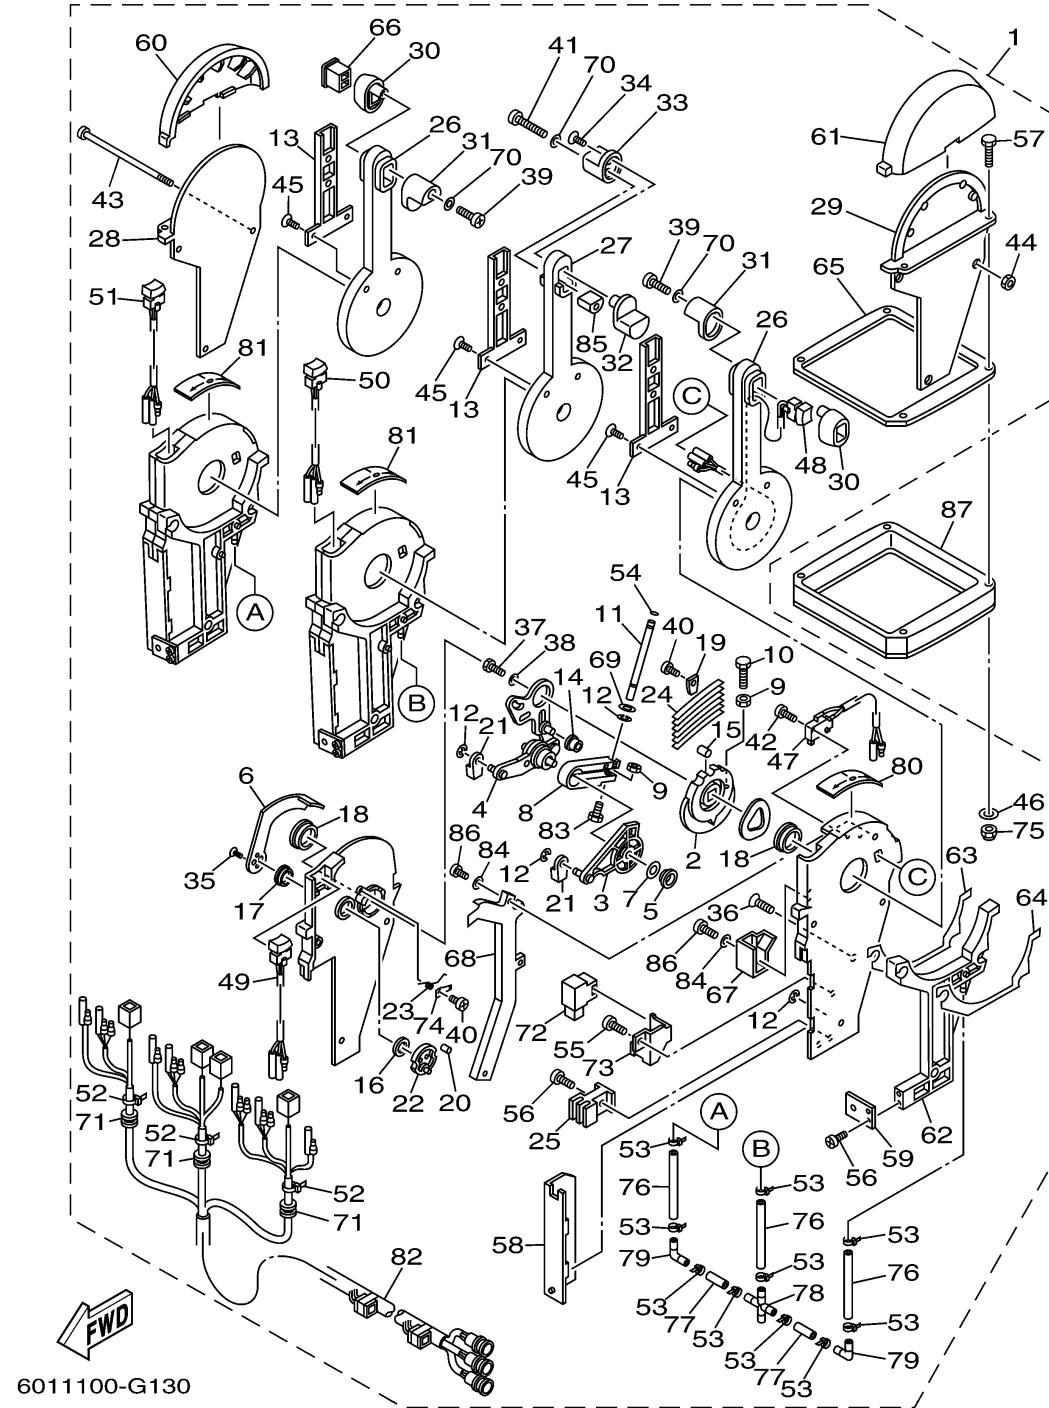

## 6X5 REMOTE CONTROL (TRIPLE)

6011100-G130

Ref No.	Part Number	Description	Qty	Remarks
1	6X5-48207-04-00	REMOTE CONTROL ASSY	1	WITH PT/T SW.
2	6X5-48232-00-00	..GEAR	3	
3	6X5-48271-00-00	..ARM, SHIFT	3	
4	6X5-48261-00-00	..ARM, THROTTLE	3	
5	703-48235-00-00	..BUSHING	3	
6	6X5-48152-00-00	..KNOB, FREE ACCEL.	3	
7	703-48268-00-00	..SPACER	3	
8	6X5-48264-00-00	..FRICTION, THROTTLE	3	
9	95380-05600-00	..NUT	6	
10	97380-05025-00	..BOLT	3	
11	6X5-48265-00-00	..SHAFT, FRICTION	3	
12	93430-06024-00	..CIRCLIP	12	
13	6X5-48224-00-00	..COVER, CONTROL LEVER	3	
14	703-48252-00-00	..ROLLER, CAM	3	
15	701-48248-00-00	..ROLLER, FREE ACCEL.	3	
16	703-48198-00-00	..WASHER, WAVE	3	
17	703-48243-00-00	..BUSHING	3	
18	703-48236-00-00	..BUSHING 1	6	
19	703-48189-00-00	..RETAINER	3	
20	703-48234-00-00	..ROLLER, DETENT	3	

## 6X5 REMOTE CONTROL (TRIPLE)

6011100-G130

Ref No.	Part Number	Description	Qty	Remarks
21	703-48345-01-00	..CABLE END, REMOTE CONTROL 2	6	
22	703-48153-00-00	..SHAFT, FREE ACCEL.	3	
23	703-48244-00-00	..SPRING, FREE ACCEL.	3	
24	703-48238-00-00	..SPRING, DETENT	18	
25	6X5-48358-00-00	..ANCHOR, CABLE	3	
26	6X5-48221-00-00	..LEVER, CONTROL	2	
27	6X5-48221-10-00	..LEVER, CONTROL	1	
28	6X5-48144-10-00	..PLATE, STOPPER 2	1	
29	6X5-48144-00-00	..PLATE, STOPPER 2	1	
30	6X5-48229-01-00	..GRIP, CONTROL LEVER	2	
31	6X5-48222-01-00	..GRIP, CONTROL LEVER	2	
32	6X5-48229-11-00	..GRIP, CONTROL LEVER	1	
33	6X5-48222-11-00	..GRIP, CONTROL LEVER	1	
34	6X5-48127-01-00	..SCREW 1	1	
35	703-48128-00-00	..SCREW 2	6	
36	6X5-48129-00-00	..SCREW 3	9	
37	97380-08030-00	..BOLT	3	
38	92990-08200-00	..WASHER, PLAIN	3	
39	6X5-48127-11-00	..SCREW 1	2	
40	98580-04006-00	..SCREW, PAN HEAD	6	