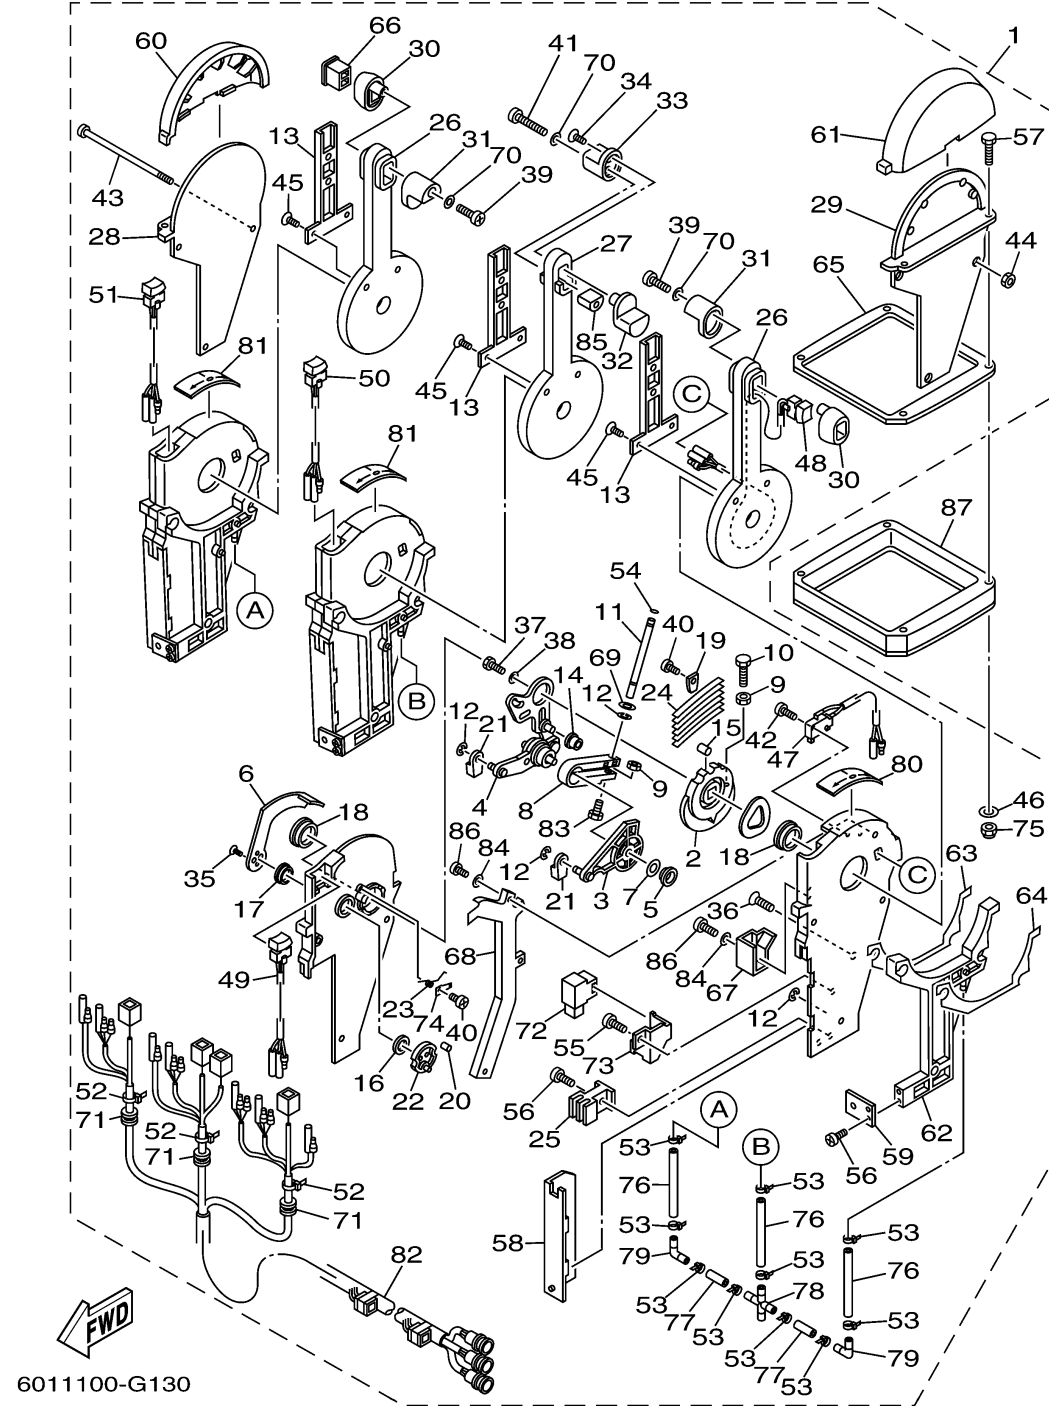

## 6X5 REMOTE CONTROL (TRIPLE)

6011100-G130

Ref No.	Part Number	Description	Qty	Remarks
41	6X5-48127-21-00	..SCREW 1	1	
42	703-48129-00-00	..SCREW 3	6	
43	6X5-48267-00-00	..BOLT SET	3	
44	6X0-48156-00-00	..NUT 1	3	
45	6X5-48127-40-00	..SCREW 1	6	
46	704-48287-00-00	..WASHER	4	
47	6X5-82540-00-00	..NEUTRAL SWITCH ASSY	3	
48	6X5-82563-02-00	..TRIM & TILT SWITCH ASSY	1	
49	6X5-82563-12-00	..TRIM & TILT SWITCH ASSY	1	
50	6X5-82563-22-00	..TRIM & TILT SWITCH ASSY	1	
51	6X5-82563-32-00	..TRIM & TILT SWITCH ASSY	1	
52	703-82591-00-00	..BAND	3	
53	6X4-42821-00-00	..BAND, CLAMP	14	
54	6X5-48351-00-00	..SEAL, RUBBER	3	
55	98580-05010-00	..SCREW, PAN HEAD	3	
56	6X5-48127-50-00	..SCREW 1	12	
57	98580-05040-00	..SCREW, PAN HEAD	4	UR
57	97780-05130-00	..SCREW, TAPPING	4	UR
58	6X5-48213-00-00	..BACK PLATE 2	3	
59	6X5-48354-00-00	..SET-PLATE, CABLE	3	

## 6X5 REMOTE CONTROL (TRIPLE)

6011100-G130

Ref No.	Part Number	Description	Qty	Remarks
60	6X5-48119-11-00	..COVER	1	
61	6X5-48119-01-00	..COVER	1	
62	6X5-48246-00-00	..SPACER	3	
63	6X5-48214-00-00	..PAD	3	
64	6X5-48214-10-00	..PAD	3	
65	6X5-48176-00-00	..GROMMET	1	
66	6X5-48222-21-00	..GRIP, CONTROL LEVER	1	
67	6X5-48219-00-00	..COVER, LEAD	3	
68	6X5-48225-00-00	..COVER	3	
69	92990-08600-00	..WASHER, PLATE	3	
70	92990-05300-00	..WASHER, INTERNAL TOOTH	3	
71	6X5-48175-00-00	..BOOT	3	
72	704-81950-11-00	..RELAY ASSY	4	
73	6X5-48228-00-00	..HOLDER, SWITCH	3	
74	703-48246-00-00	..SPACER	3	
75	95380-06600-00	..NUT, HEXAGON	4	
76	6X5-48317-00-00	..TUBE	3	
77	6X5-48317-10-00	..TUBE	2	
78	6X5-48338-00-00	..CONNECTOR	1	
79	6X5-48338-10-00	..CONNECTOR	2	

## 6X5 REMOTE CONTROL (TRIPLE)

Ref No.	Part Number	Description	Qty	Remarks
80	6X5-48215-00-00	..GRAPHIC	1	
81	6X5-48215-10-00	..GRAPHIC	2	
82	6X5-82590-00-00	..WIRE HARNESS ASSY	1	
83	6X5-48267-00-00	..BOLT SET	3	
84	92990-05200-00	..WASHER, PLAIN	15	
85	6X5-48222-30-00	..GRIP, CONTROL LEVER	1	
86	6X5-48127-30-00	..SCREW 1	15	
87		TIRE (180/55 ZR 17 M/C 73W)	1	LM