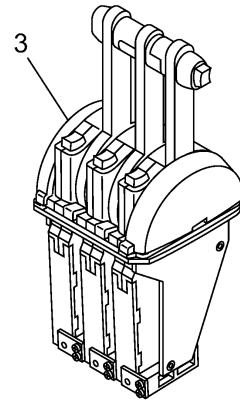

6X3 REMOTE CONTROL

Part No.	Throttle		PTT	Mount		Remarks
	Push	Pull		R	L	
6X3-48206-11	1		1	1		With emergency shut-off cord (2-pin coupler)
6X3-48206-22	1		1		1	

6X5 REMOTE CONTROL

Part No.	Throttle		PTT	Mount		Remarks
	Push	Pull		R	L	
6X5-48207-04	1		1	1		No wood tone

601R10R-Y030

REMOTE CONTROL BOX 3

Ref No.	Part Number	Description	Qty	Remarks
1	6X3-48206-11-00	REMOTE CONTROL ASSY	1	FOR RIGHT MOUNT WITH PT/T SW.
2	6X3-48206-22-00	REMOTE CONTROL ASSY	1	FOR LEFT MOUNT WITH PT/T SW.
3	6X5-48207-04-00	REMOTE CONTROL ASSY	1	WITH PT/T SW.