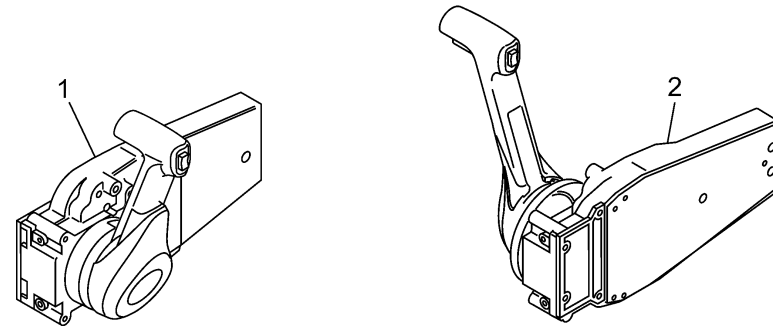

6X3 REMOTE CONTROL

Part No.	Throttle		PTT	Mount		Remarks
	Push	Pull		R	L	
6X3-48206-11	1		1	1		With emergency shut-off cord (2-pin coupler)
6X3-48206-22	1		1		1	

6X5 REMOTE CONTROL

Part No.	Throttle		PTT	Mount		Remarks
	Push	Pull		R	L	
6X5-48207-04	1		1	1		No wood tone

601R10R-Y030

REMOTE CONTROL BOX 3

Ref No.	Part Number	Description	Qty	Remarks
1	6X3-48206-11-00	REMOTE CONTROL ASSY	1	FOR RIGHT MOUNT WITH PT/T SW.
2	6X3-48206-22-00	REMOTE CONTROL ASSY	1	FOR LEFT MOUNT WITH PT/T SW.
3	6X5-48207-04-00	REMOTE CONTROL ASSY	1	WITH PT/T SW.