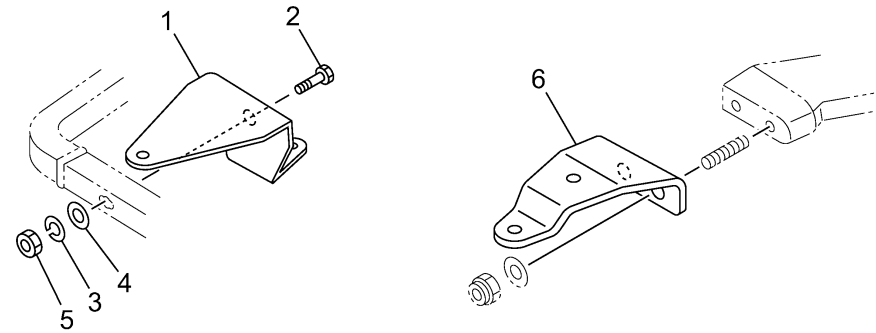

STEERING HOOK

Part No.	Applicable model	Remarks	Part No.	Applicable model	Remarks
676-48511-02	E40J	Steering guide type	688-48511-12	E75B, 85A	Steering guide type

Part No.	Applicable model	Remarks
63V-48511-01	F6D (F6B), F8F (F8B) FT8G, F9.9J (F9.9B) FT9.9L (T9.9B) 9.9F, 15F	Steering guide type

601R10R-Z540

STEERING HOOK 1

Ref No.	Part Number	Description	Qty	Remarks
1	676-48511-02-00	HOOK, STEERING	1	STEERING GUIDE
2	97D75-10040-00	BOLT, HEXAGON DEEP RECESS	1	
3	92990-10100-00	WASHER, SPRING	1	
4	92990-10600-00	WASHER, PLATE	1	
5	95380-10600-00	NUT	1	
6	688-48511-12-00	HOOK, STEERING	1	STEERING GUIDE
7	63V-48511-01-00	HOOK, STEERING	1	STEERING GUIDE
8	97E75-08535-00	BOLT, HEXAGON W/W DEEP RECESS	1	
9	90185-08057-00	.NUT, SELF-LOCKING	1	