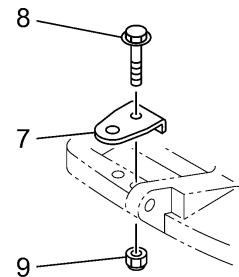

STEERING HOOK

Part No.	Applicable model	Remarks	Part No.	Applicable model	Remarks
676-48511-02	E40J	Steering guide type	688-48511-12	E75B, 85A	Steering guide type

Part No.	Applicable model	Remarks
63V-48511-01	F6D (F6B), F8F (F8B) FT8G, F9.9J (F9.9B) FT9.9L (T9.9B) 9.9F, 15F	Steering guide type

601R10R-Z540

STEERING HOOK 1

Ref No.	Part Number	Description	Qty	Remarks
1	676-48511-02-00	HOOK, STEERING	1	STEERING GUIDE
2	97D75-10040-00	BOLT, HEXAGON DEEP RECESS	1	
3	92990-10100-00	WASHER, SPRING	1	
4	92990-10600-00	WASHER, PLATE	1	
5	95380-10600-00	NUT	1	
6	688-48511-12-00	HOOK, STEERING	1	STEERING GUIDE
7	63V-48511-01-00	HOOK, STEERING	1	STEERING GUIDE
8	97E75-08535-00	BOLT, HEXAGON W/W DEEP RECESS	1	
9	90185-08057-00	.NUT, SELF-LOCKING	1	