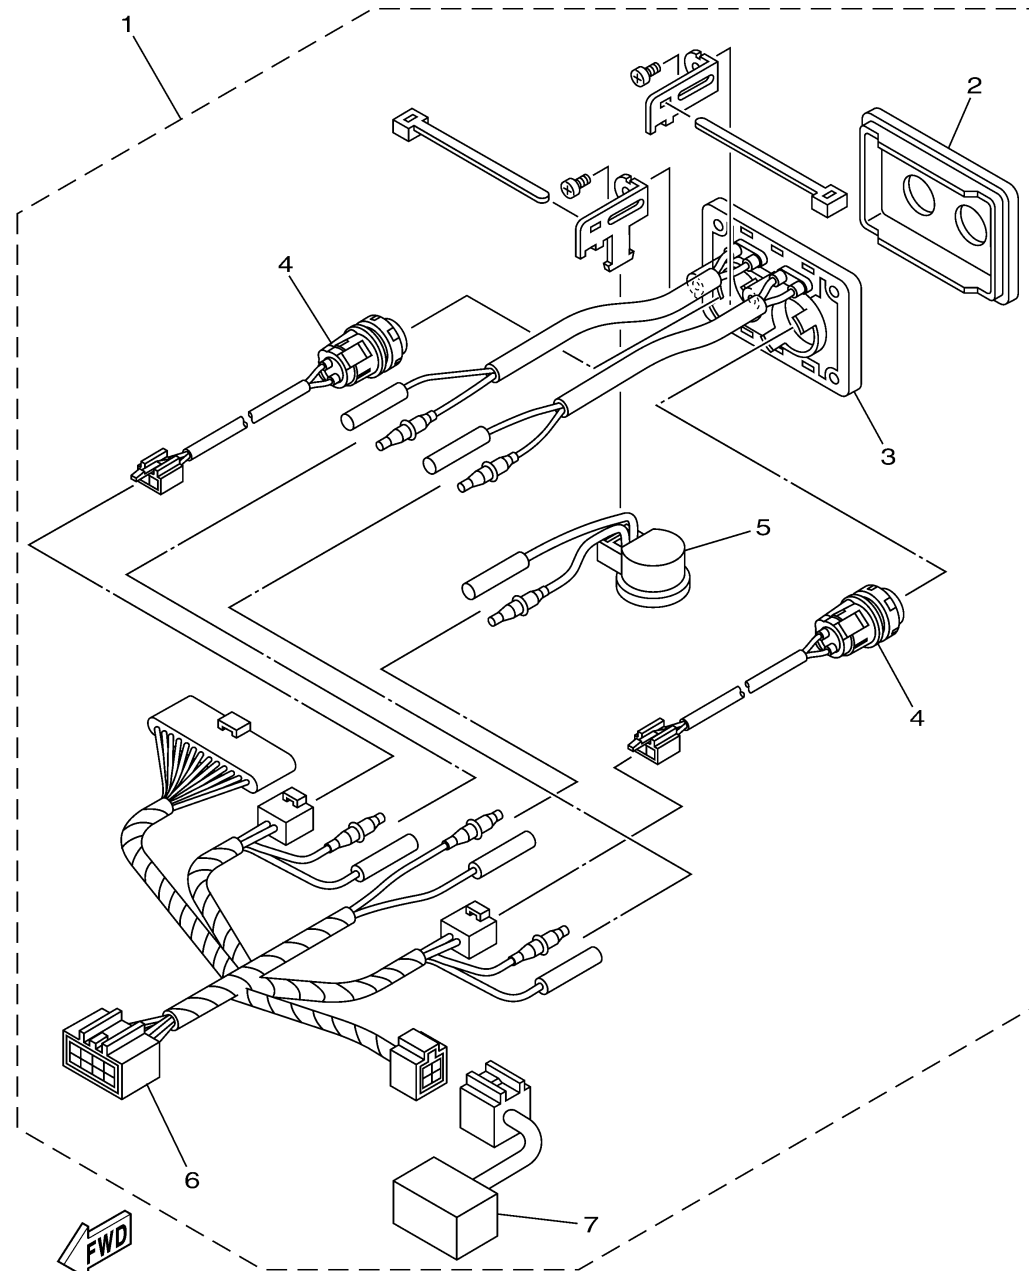

DIGITAL NETWORK SYSTEM-6Y9  
(TWIN : 2 STATION-SUB)

601R10R-S340

## SWITCH & PANEL 10

Ref No.	Part Number	Description	Qty	Remarks
1	6X6-82570-E0-00	PANEL SWITCH ASSY	1	2 STATION SUB
2	6X6-82571-20-00	..PANEL, SWITCH	1	
3	6X6-83720-00-00	..L.E.D ASS'Y	1	
4	6X6-8259E-20-00	..SWITCH ASSY	2	
5	703-83383-A0-00	..BUZZER	1	
6	6X6-82716-40-00	..CORD SWITCH	1	
7	6X6-81980-00-00	..DIODE ASSY	1	