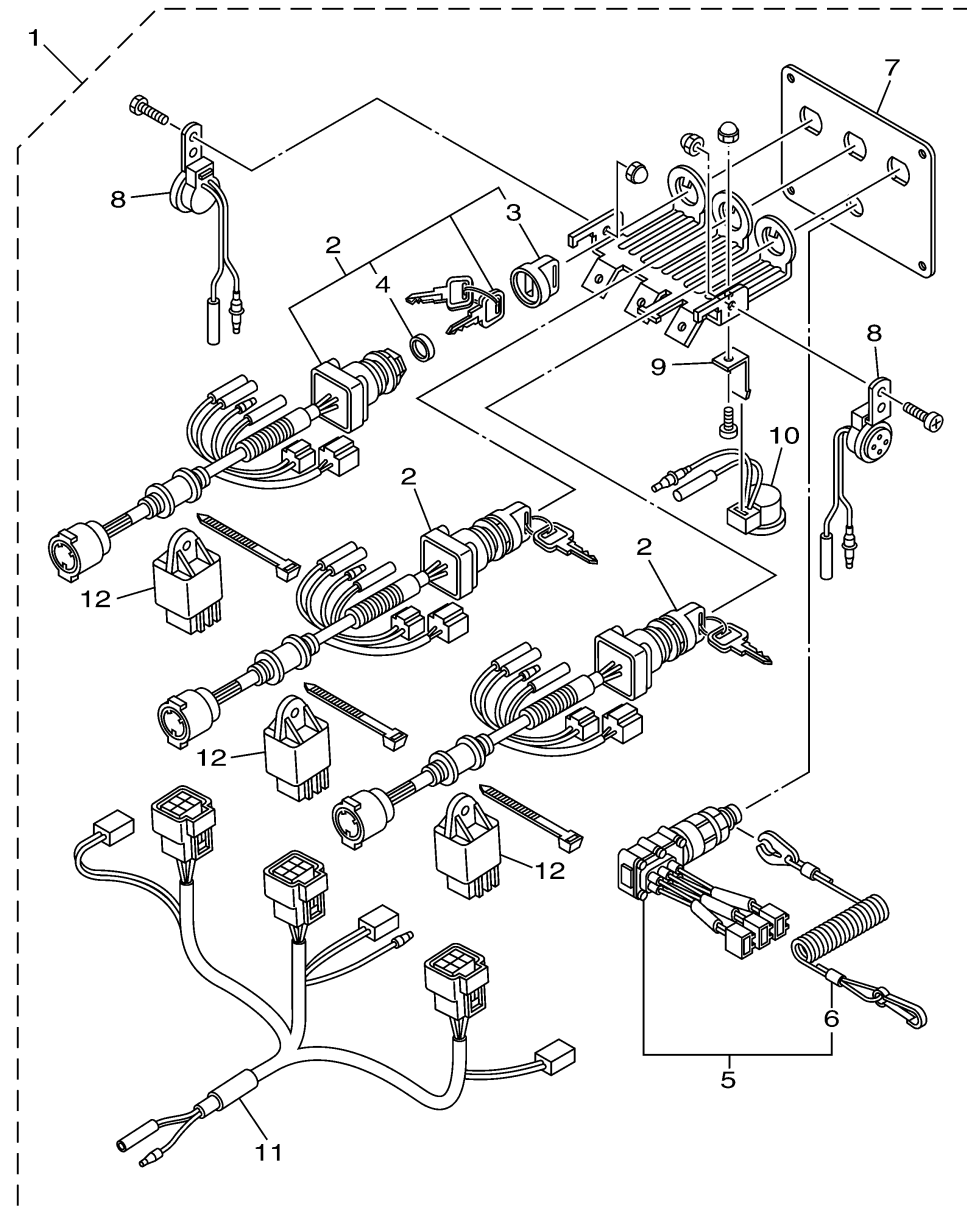

SWITCH & PANEL 11

TRIPLE IG SWITCH
(FOR DIGITAL NETWORK SYSTEM-6Y8)

Ref No.	Part Number	Description	Qty	Remarks
1	6X5-82570-03-00	PANEL SWITCH ASSY	1	1 & 2 STATION MAIN
2	6X5-82510-02-00	..MAIN SWITCH ASSY	3	
3	676-82577-01-00	...CAP, KEY	1	
4	703-82532-00-00	...CAP	1	
5	6X5-82575-00-00	..ENGINE STOP SWITCH ASSY	1	
6	682-82556-00-00	.. LANYARD, STOP SWITCH	1	
7	6X5-82571-00-00	..PANEL, SWITCH	1	
8	6X5-83383-00-00	..BUZZER	2	
9	6X5-82581-00-00	..STAY, CORD CLAMP	1	
10	6X4-83383-00-00	..BUZZER	1	
11	6X5-82507-00-00	..WIRE, LEAD	1	
12	68V-81950-00-00	..RELAY ASSY	3	

601R10R-K360