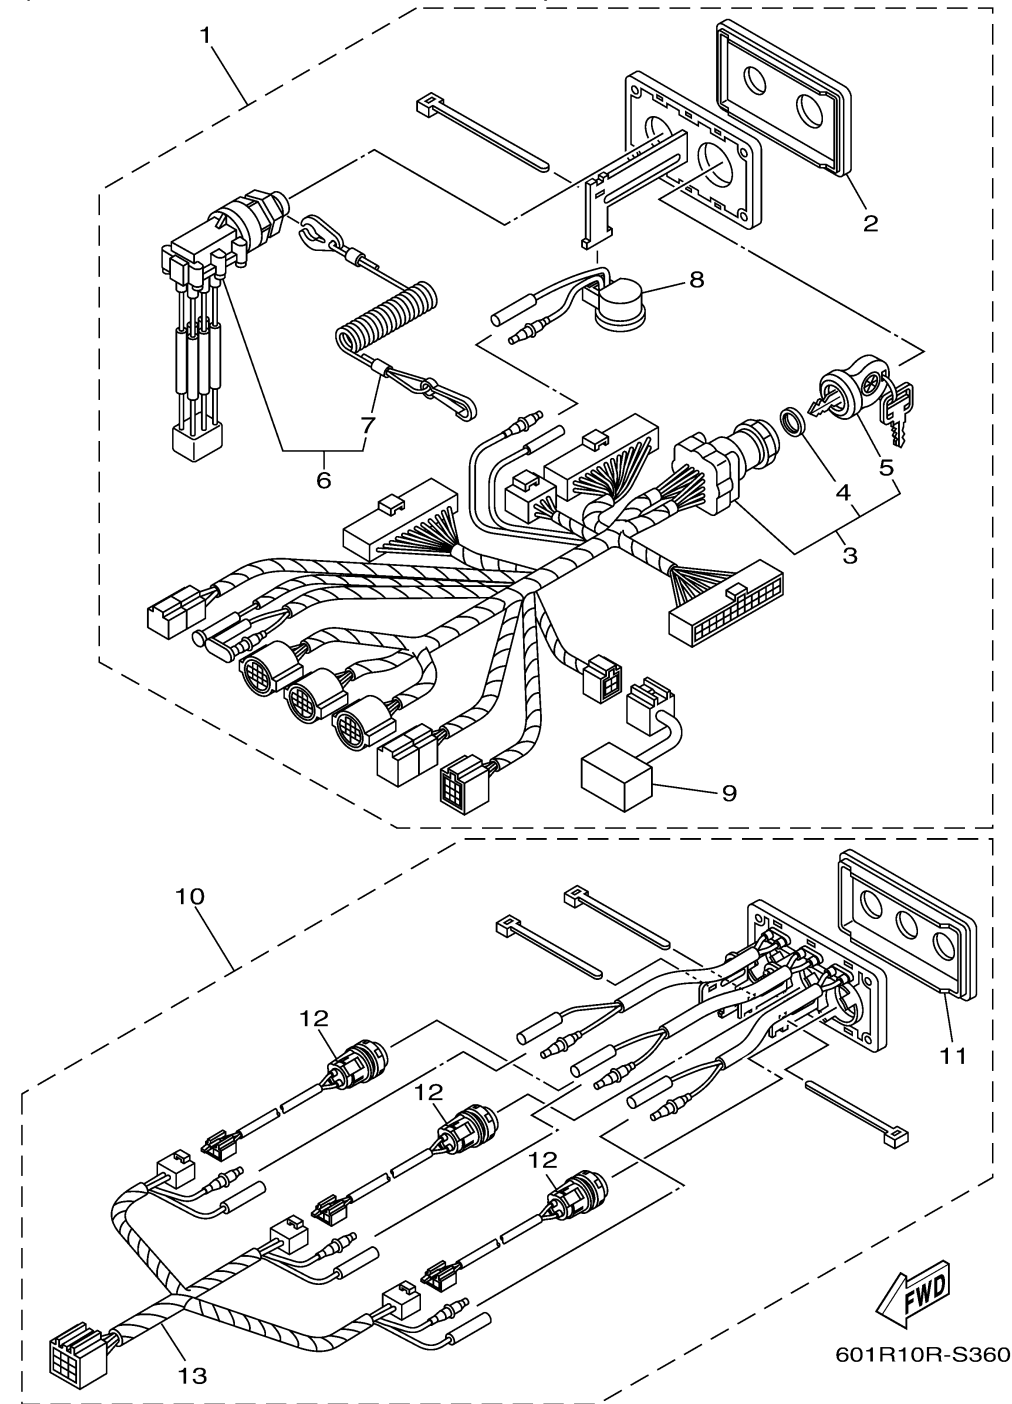

## SWITCH & PANEL 12

Ref No.	Part Number	Description	Qty	Remarks
1	6X6-82570-51-00	PANEL SWITCH ASSY	1	1 & 2 STATION MAIN
2	6X6-82571-10-00	..PANEL, SWITCH	1	
3	6X6-82510-21-00	..MAIN SWITCH ASSY	1	
4	703-82532-00-00	...CAP	1	
5	6X6-82511-09-A1	...KEY, MAIN SWITCH	1	UR
5	6X6-82511-09-A2	...KEY, MAIN SWITCH	1	UR
5	6X6-82511-09-A3	...KEY, MAIN SWITCH	1	UR
5	6X6-82511-09-A4	...KEY, MAIN SWITCH	1	UR
5	6X6-82511-09-A5	...KEY, MAIN SWITCH	1	UR
5	6X6-82511-09-A6	...KEY, MAIN SWITCH	1	UR
5	6X6-82511-09-A7	...KEY, MAIN SWITCH	1	UR
5	6X6-82511-09-A8	...KEY, MAIN SWITCH	1	UR
5	6X6-82511-09-A9	...KEY, MAIN SWITCH	1	UR
6	6X6-82575-10-00	..ENGINE STOP SWITCH ASSY	1	
7	682-82556-00-00	.. LANYARD, STOP SWITCH	1	
8	703-83383-A0-00	..BUZZER	1	
9	6X6-81980-00-00	..DIODE ASSY	1	
10	6X6-82570-70-00	PANEL SWITCH ASSY	1	1 & 2 STATION MAIN
11	6X6-82571-30-00	..PANEL, SWITCH	1	
12	6X6-8259E-20-00	..SWITCH ASSY	3	

## SWITCH & PANEL 12

Ref No.	Part Number	Description	Qty	Remarks
13	6X6-82716-10-00	..CORD SWITCH	1	