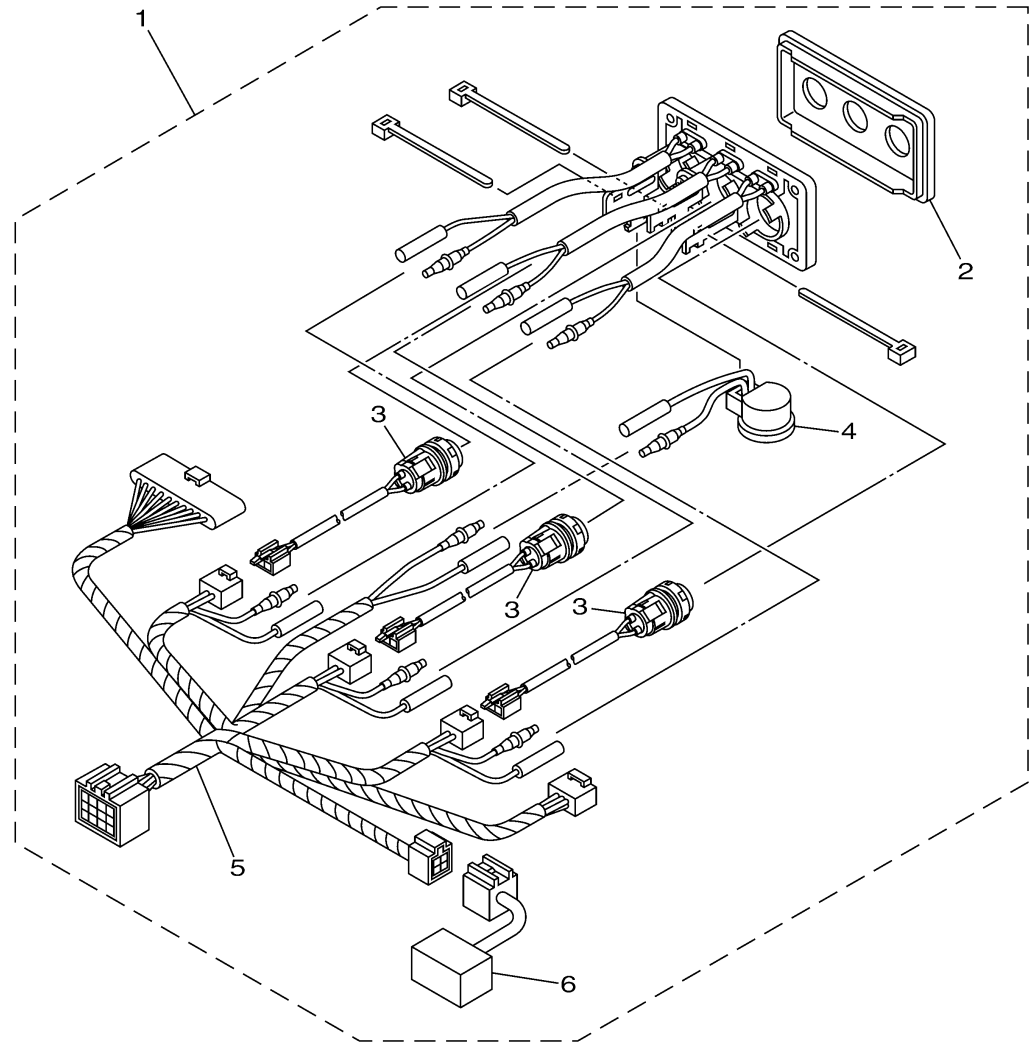

DIGITAL NETWORK SYSTEM-6Y9
(TRIPLE : 2 STATION-SUB)

SWITCH & PANEL 13

Ref No.	Part Number	Description	Qty	Remarks
1	6X6-82570-F0-00	PANEL SWITCH ASSY	1	2 STATION SUB
2	6X6-82571-30-00	..PANEL, SWITCH	1	
3	6X6-8259E-20-00	..SWITCH ASSY	3	
4	703-83383-A0-00	..BUZZER	1	
5	6X6-82716-50-00	..CORD SWITCH	1	
6	6X6-81980-00-00	..DIODE ASSY	1	

601R10R-K380