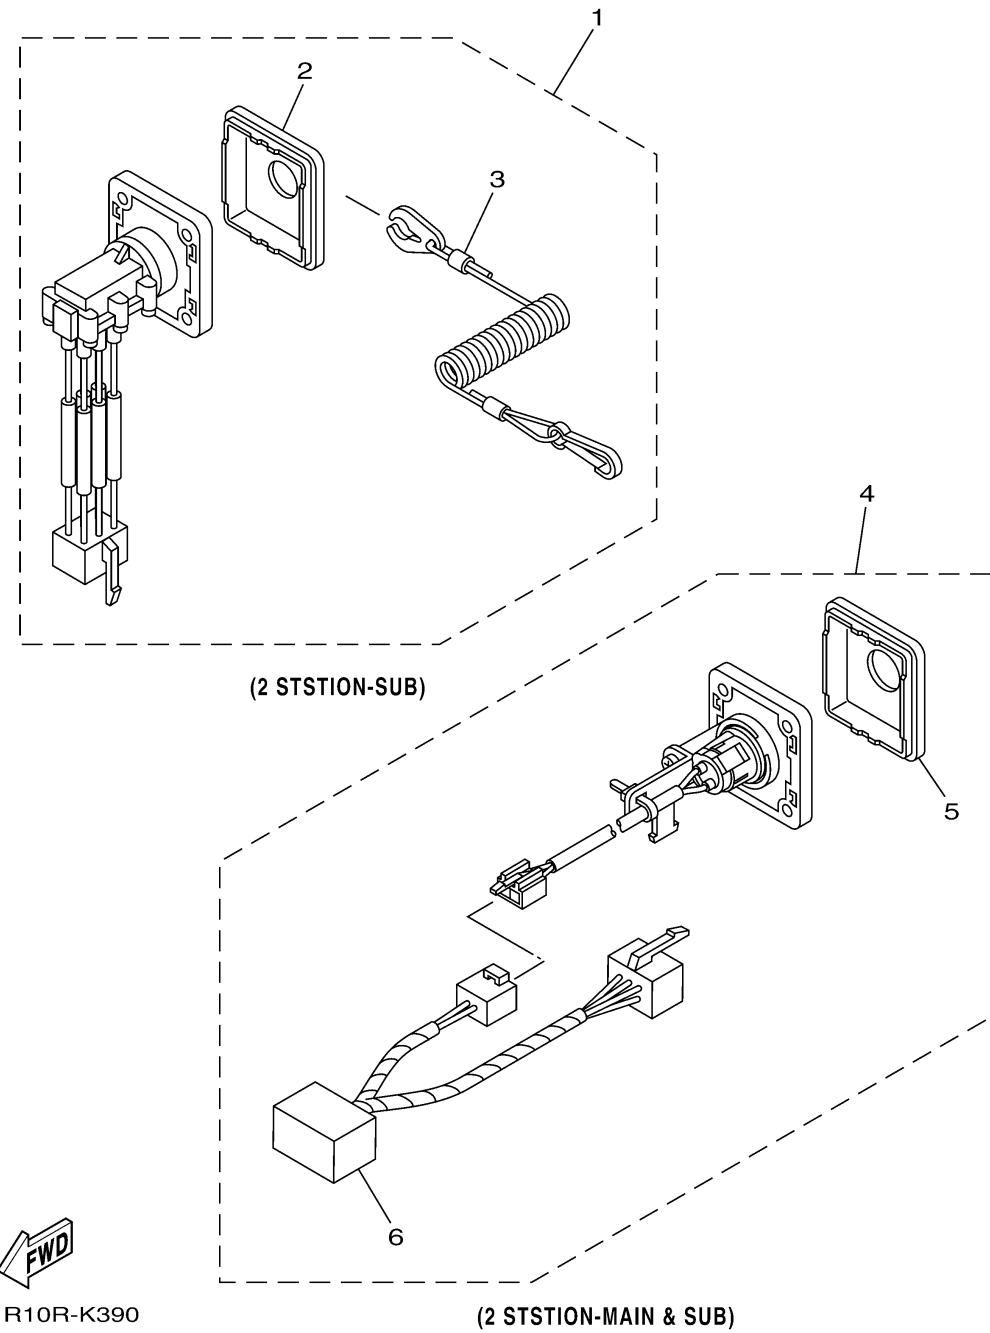

DIGITAL NETWORK SYSTEM-6Y9
(SINGLE / TWIN / TRIPLE-2 STATION)

SWITCH & PANEL 14

Ref No.	Part Number	Description	Qty	Remarks
1	6X6-82570-90-00	PANEL SWITCH ASSY	1	2 STATION SUB
2	6X6-82571-50-00	. .PANEL, SWITCH	1	
3	682-82556-00-00	. LANYARD, STOP SWITCH	1	
4	6X6-82570-B0-00	PANEL SWITCH ASSY	2	2 STATION MAIN & SUB
5	6X6-82571-70-00	. .PANEL, SWITCH	1	
6	6X6-81980-10-00	. .DIODE ASSY	1	