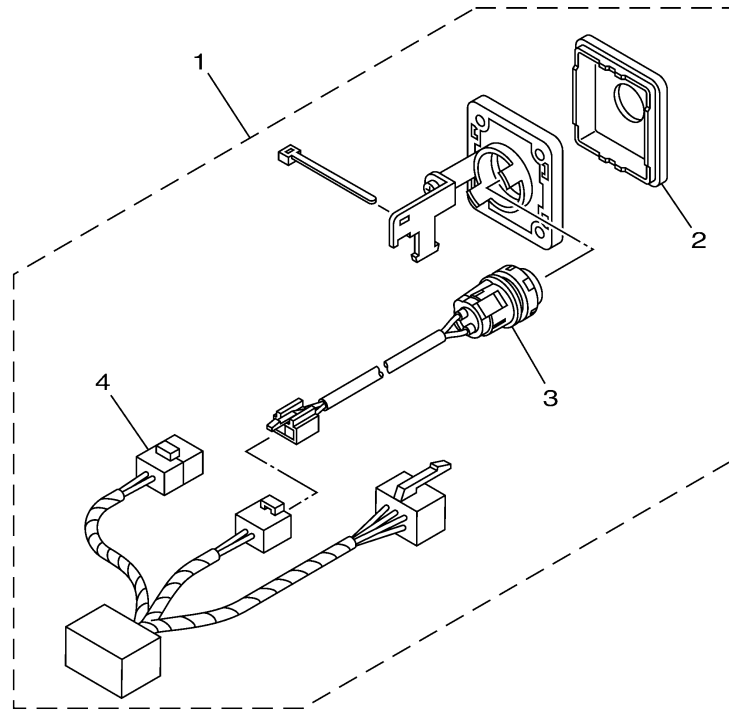

DIGITAL NETWORK SYSTEM-6Y9
(ALL ENGINE START/STOP)

SWITCH & PANEL 15

Ref No.	Part Number	Description	Qty	Remarks
1	6X6-82570-D0-00	PANEL SWITCH ASSY	1	
2	6X6-82571-60-00	..PANEL, SWITCH	1	
3	6X6-8259E-20-00	..SWITCH ASSY	1	
4	6X6-81980-40-00	..DIODE ASSY	1	

601R10R-V380