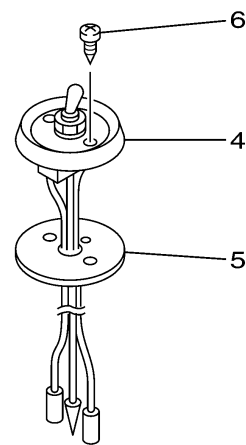

ADAPTER FOR EMERGENCY STOP SWITCH LEAD

ENGINE SHUT-OFF LANYARD (CORD)

*PT/T SWITCH PANEL
(FOR PTT MODELS)*

6011100-G330

SWITCH & PANEL 20

Ref No.	Part Number	Description	Qty	Remarks
1	6X3-81971-00-00	WIRE, LEAD	1	
2	6X3-81971-10-00	WIRE, LEAD	1	
3	682-82556-00-00	LANYARD, STOP SWITCH	1	
4	688-82563-10-00	TRIM & TILT SWITCH ASSY	1	
5	688-82388-00-00	PLATE	1	
6	97780-40116-00	SCREW, TAPPING	2	