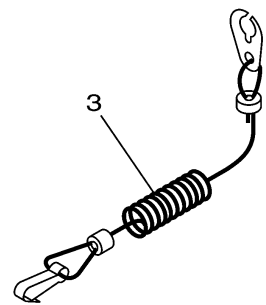

ADAPTER FOR EMERGENCY STOP SWITCH LEAD

ENGINE SHUT-OFF LANYARD (CORD)

*PT/T SWITCH PANEL
(FOR PTT MODELS)*

6011100-G330

SWITCH & PANEL 20

Ref No.	Part Number	Description	Qty	Remarks
1	6X3-81971-00-00	WIRE, LEAD	1	
2	6X3-81971-10-00	WIRE, LEAD	1	
3	682-82556-00-00	LANYARD, STOP SWITCH	1	
4	688-82563-10-00	TRIM & TILT SWITCH ASSY	1	
5	688-82388-00-00	PLATE	1	
6	97780-40116-00	SCREW, TAPPING	2	