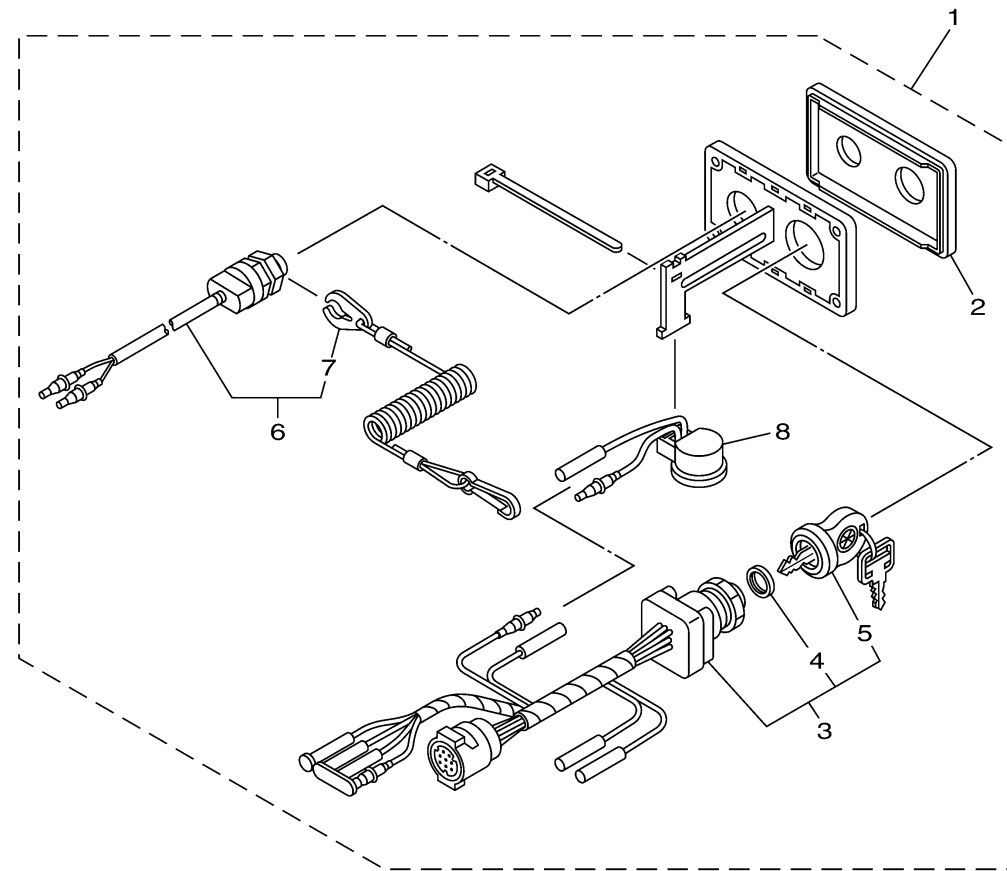

DIGITAL NETWORK SYSTEM-6Y9
(SINGLE : 1 & 2 STATION-MAIN)

SWITCH & PANEL 4

Ref No.	Part Number	Description	Qty	Remarks
1	6X6-82570-34-00	PANEL SWITCH ASSY	1	1 & 2 STATION MAIN
2	6X6-82571-00-00	..PANEL, SWITCH	1	
3	6X6-82510-02-00	..MAIN SWITCH ASSY	1	
4	703-82532-00-00	...CAP	1	
5	6X6-82511-09-A1	...KEY, MAIN SWITCH	1	UR
5	6X6-82511-09-A2	...KEY, MAIN SWITCH	1	UR
5	6X6-82511-09-A3	...KEY, MAIN SWITCH	1	UR
5	6X6-82511-09-A4	...KEY, MAIN SWITCH	1	UR
5	6X6-82511-09-A5	...KEY, MAIN SWITCH	1	UR
5	6X6-82511-09-A6	...KEY, MAIN SWITCH	1	UR
5	6X6-82511-09-A7	...KEY, MAIN SWITCH	1	UR
5	6X6-82511-09-A8	...KEY, MAIN SWITCH	1	UR
5	6X6-82511-09-A9	...KEY, MAIN SWITCH	1	UR
6	688-82575-12-00	..ENGINE STOP SWITCH ASSY	1	
7	682-82556-00-00	.. LANYARD, STOP SWITCH	1	
8	703-83383-A0-00	..BUZZER	1	

601R10R-S280