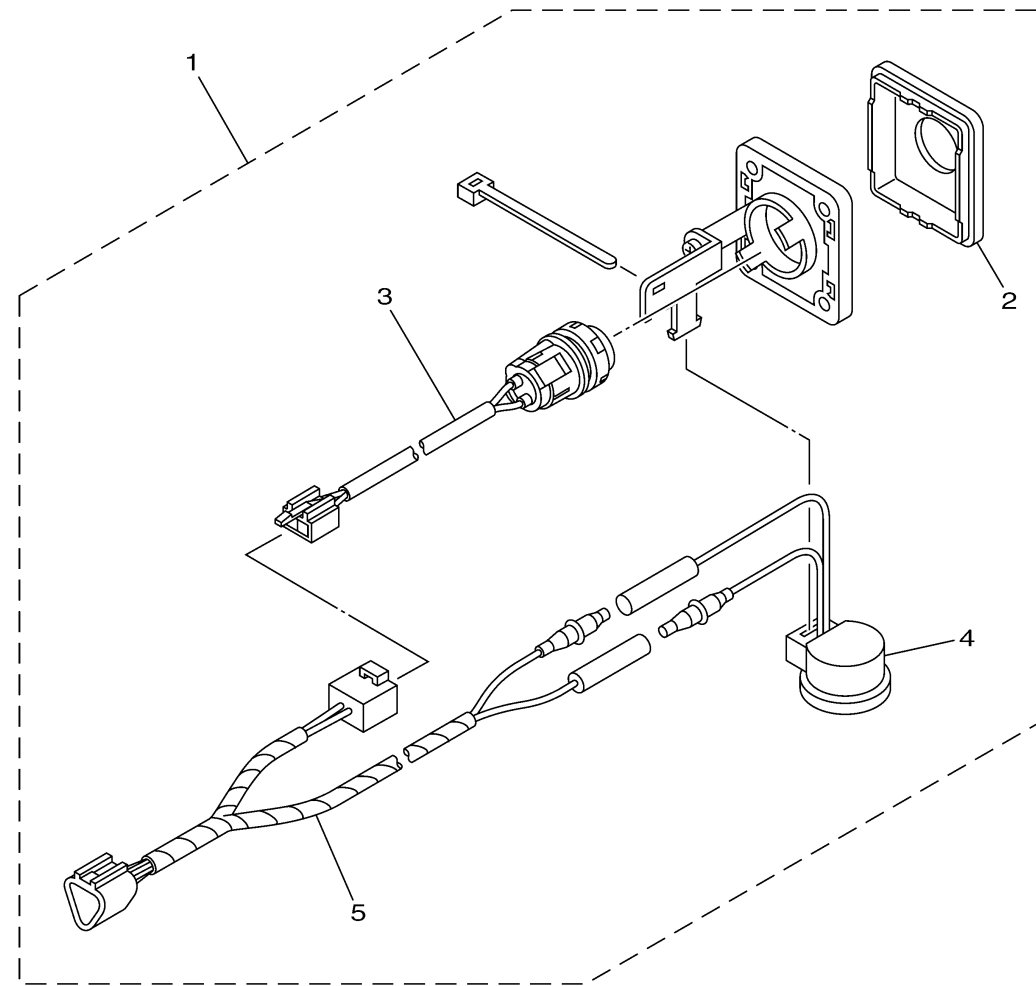

DIGITAL NETWORK SYSTEM-6Y9
(SINGLE : 2 STATION-SUB)

SWITCH & PANEL 5

| Ref No. | Part Number | Description | Qty | Remarks |
|---------|-----------------|-------------------|-----|---------------|
| 1 | 6X6-82570-80-00 | PANEL SWITCH ASSY | 1 | 2 STATION SUB |
| 2 | 6X6-82571-40-00 | ..PANEL, SWITCH | 1 | |
| 3 | 6X6-8259E-20-00 | ..SWITCH ASSY | 1 | |
| 4 | 703-83383-A0-00 | ..BUZZER | 1 | |
| 5 | 6X6-82716-20-00 | ..CORD SWITCH | 1 | |

601R10R-K300