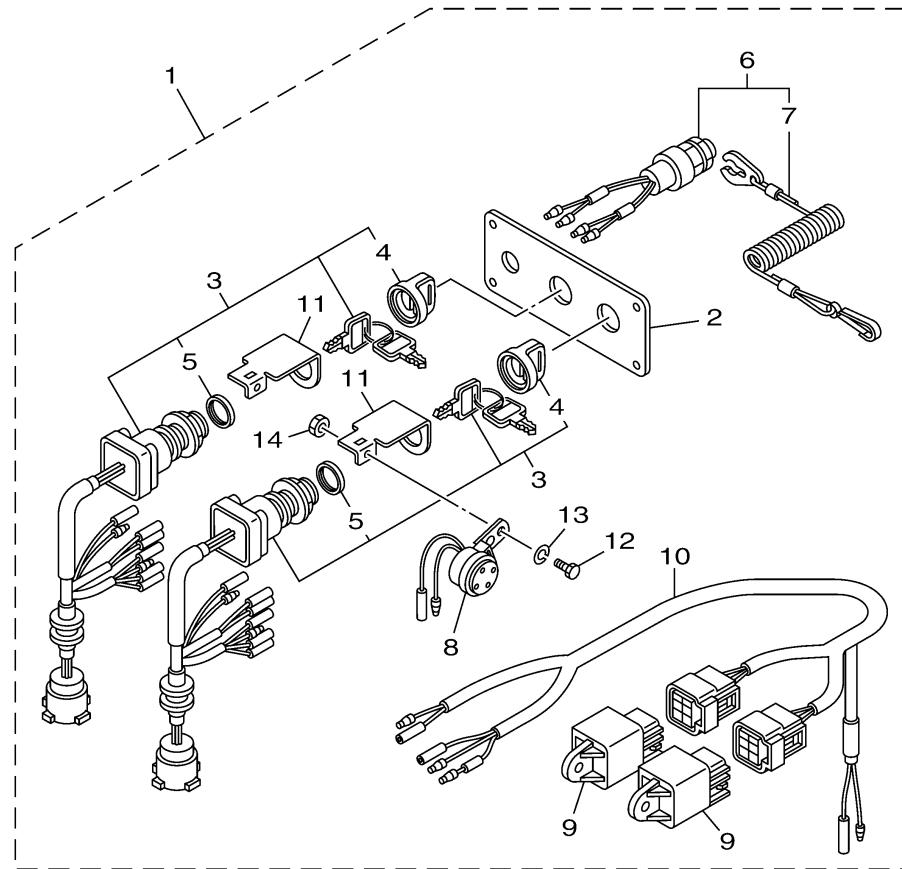

**TWIN IG SWITCH**  
(FOR DIGITAL NETWORK SYSTEM-6Y8)

## SWITCH & PANEL 8

Ref No.	Part Number	Description	Qty	Remarks
1	6Y8-82570-05-00	PANEL SWITCH ASSY	1	1 & 2 STATION MAIN
2	6Y8-82571-01-00	..PLATE, PANEL SWITCH	1	
3	6Y8-82510-03-00	..MAIN SWITCH ASSY	2	
4	676-82577-01-00	...CAP, KEY	1	
5	703-82532-00-00	...CAP	1	
6	6K1-82575-01-00	..ENGINE STOP SWITCH ASSY	1	
7	682-82556-00-00	.. LANYARD, STOP SWITCH	1	
8	6R5-83383-00-00	..BUZZER	2	
9	68V-81950-00-00	..RELAY ASSY	2	
10	6Y8-82507-00-00	..LEAD, IGNITION SWITCH RELAY	1	
11	64D-82581-00-00	..STAY, CORD CLAMP	2	
12	97003-05012-00	..BOLT	2	
13	92903-05100-00	..WASHER, SPRING	2	
14	95303-05700-00	..NUT	2	

601R10R-M330