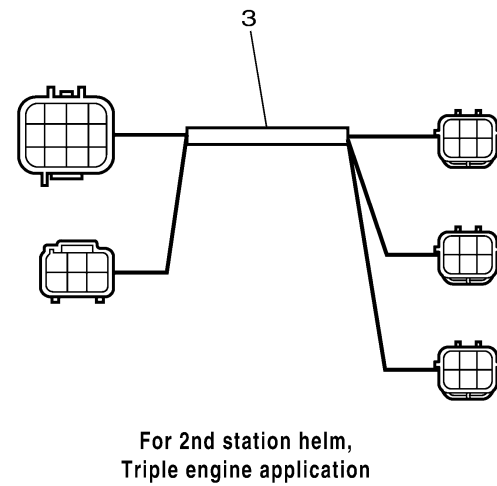

CONVERSION HARNESS

WIRE HARNESS 3

Ref No.	Part Number	Description	Qty	Remarks
1	6X6-8258A-M0-00	EXTENSION, WIRE HARNESS	1	SINGLE SUB
2	6X6-8258A-N0-00	EXTENSION, WIRE HARNESS	1	TWIN SUB
3	6X6-8258A-P0-00	EXTENSION, WIRE HARNESS	1	TRIPLE SUB

601R10R-V460