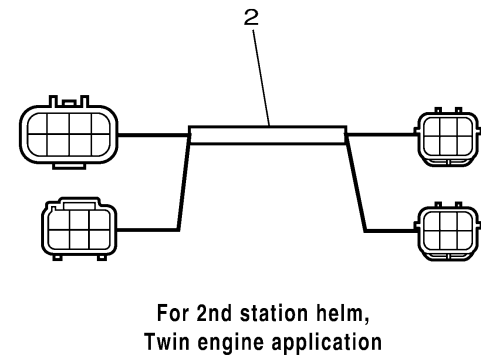

CONVERSION HARNESS

WIRE HARNESS 3

Ref No.	Part Number	Description	Qty	Remarks
1	6X6-8258A-M0-00	EXTENSION, WIRE HARNESS	1	SINGLE SUB
2	6X6-8258A-N0-00	EXTENSION, WIRE HARNESS	1	TWIN SUB
3	6X6-8258A-P0-00	EXTENSION, WIRE HARNESS	1	TRIPLE SUB

601R10R-V460