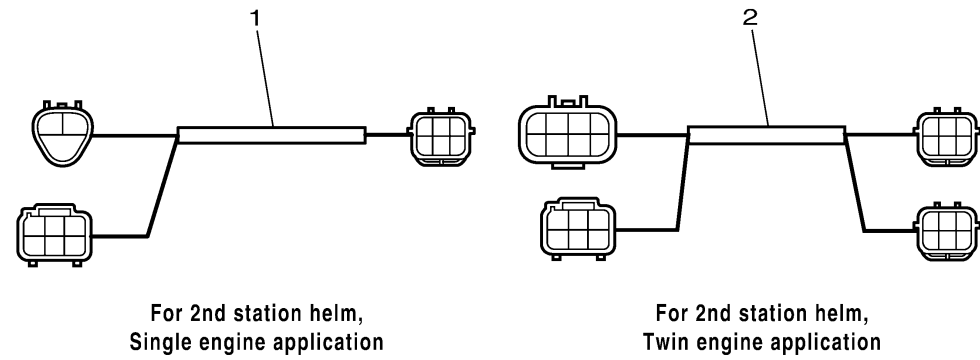

CONVERSION HARNESS

WIRE HARNESS 3

Ref No.	Part Number	Description	Qty	Remarks
1	6X6-8258A-M0-00	EXTENSION, WIRE HARNESS	1	SINGLE SUB
2	6X6-8258A-N0-00	EXTENSION, WIRE HARNESS	1	TWIN SUB
3	6X6-8258A-P0-00	EXTENSION, WIRE HARNESS	1	TRIPLE SUB

601R10R-V460