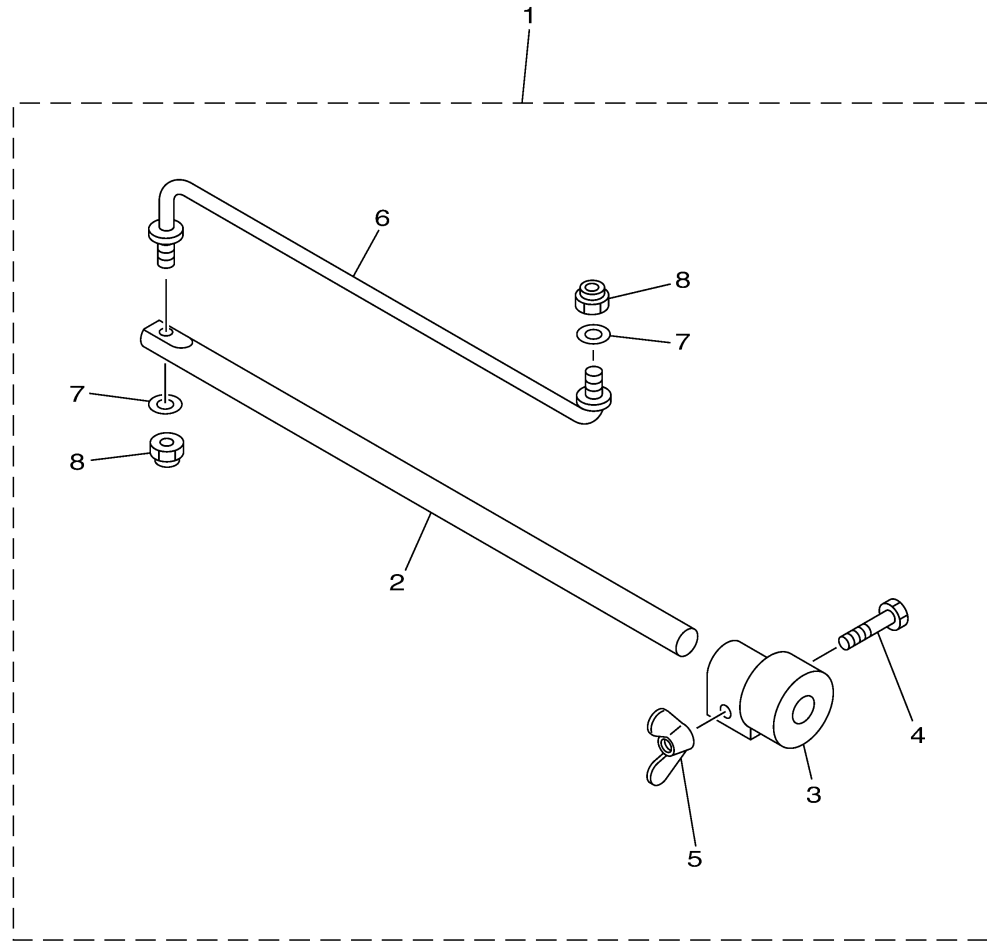

STEERING FRICTION

Part No.	Applicable model
692-42508-01	E55D, 60F, 70B

STEERING FRICTION 5

Ref No.	Part Number	Description	Qty	Remarks
1	692-42508-01-00	STEERING FRICTION ASSY	1	
2	663-42518-00-00	.SHAFT, FRICTION	1	
3	663-42528-00-00	.PLATE, FRICTION	1	
4	97080-06035-00	.BOLT	1	
5	90175-06003-00	.NUT, WING	1	
6	692-42515-01-00	.ROD, STEERING LINK	1	
7	92990-08600-00	.WASHER, PLATE	2	
8	90185-08057-00	.NUT, SELF-LOCKING	2	

601S10S-T170