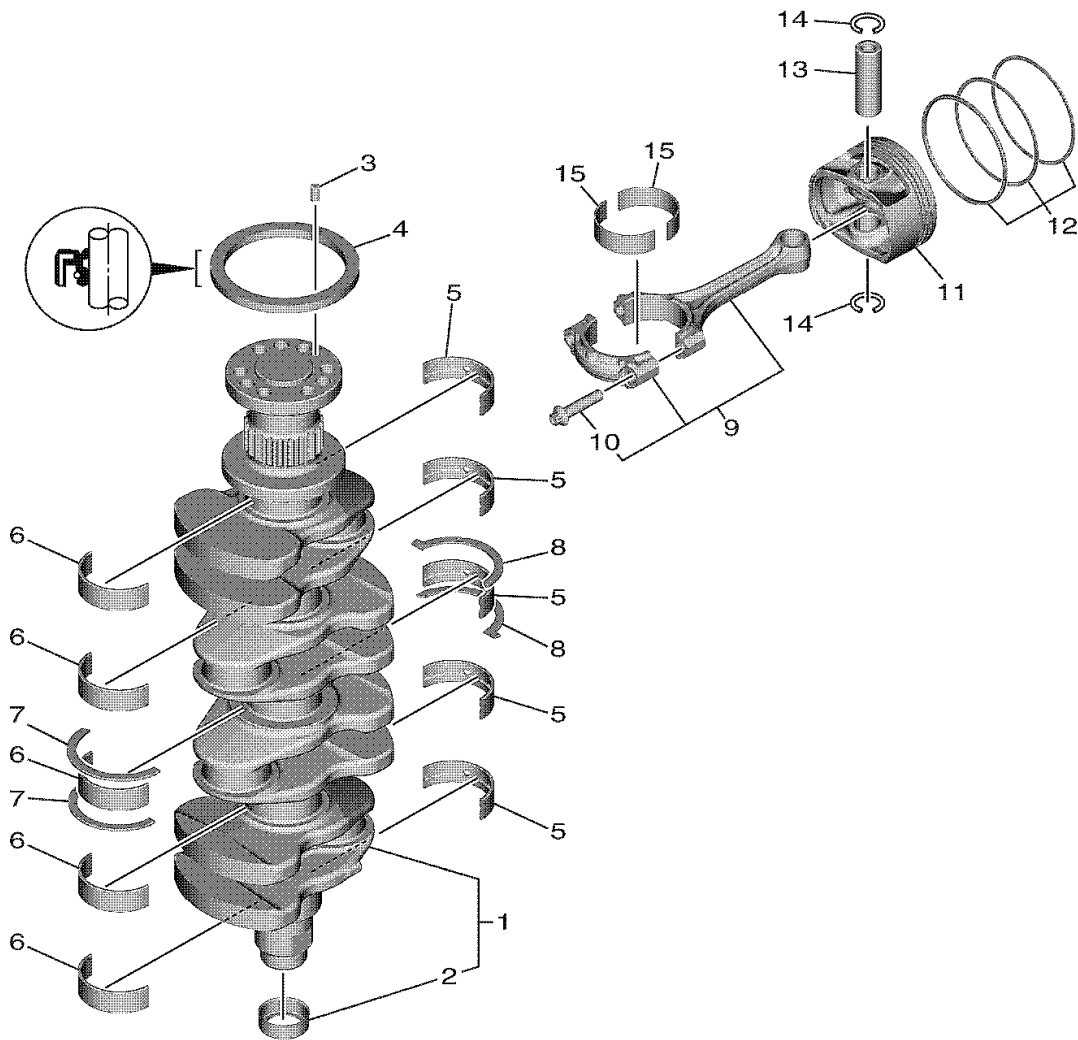

CRANKSHAFT PISTON

6FP1200DR040

Ref No.	Part Number	Description	Qty	Remarks
1	6EK-11410-01-00	CRANKSHAFT	1	
2	6CB-11478-00-00	. .COLLAR	1	
3	93606-12019-00	.PIN, DOWEL	1	
4	93102-85008-00	.OIL SEAL	1	
5	6EK-11416-00-00	PLANE BEARING, CRANKSHAFT 1	5	UR YELLOW
5	6EK-11416-40-00	PLANE BEARING, CRANKSHAFT 1	5	UR BLACK
5	6EK-11416-30-00	PLANE BEARING, CRANKSHAFT 1	5	UR RED
5	6EK-11416-20-00	PLANE BEARING, CRANKSHAFT 1	5	UR BLUE
5	6EK-11416-10-00	PLANE BEARING, CRANKSHAFT 1	5	UR GREEN
6	6EK-11417-40-00	PLANE BEARING, CRANKSHAFT 2	5	UR BLACK
6	6EK-11417-30-00	PLANE BEARING, CRANKSHAFT 2	5	UR RED
6	6EK-11417-20-00	PLANE BEARING, CRANKSHAFT 2	5	UR BLUE
6	6EK-11417-10-00	PLANE BEARING, CRANKSHAFT 2	5	UR GREEN
6	6EK-11417-00-00	PLANE BEARING, CRANKSHAFT 2	5	UR YELLOW
7	6EK-11426-01-00	BEARING, THRUST 1	2	
8	6EK-11427-00-00	BEARING, THRUST 2	2	
9	6EK-W1165-00-00	CONNECTING ROD ASSY	4	
10	K1C-A3275-00-00	. .BOLT, CONNECTING ROD	2	
11	6FP-11635-01-00	PISTON (0.25MM O/S)	4	AP
11	6FP-11631-01-00	PISTON (STD)	4	

CONTINUED ON NEXT FRAME >

CRANKSHAFT PISTON

Ref No.	Part Number	Description	Qty	Remarks
12	6EK-11604-01-00	PISTON RING SET (0.25MM O/S)	4	AP
12	6EK-11603-01-00	PISTON RING SET (STD)	4	
13	6EK-11633-00-00	PIN, PISTON	4	
14	93450-19052-00	CIRCLIP	8	
15	6EK-11656-40-00	PLANE BEARING, CONNECTING ROD	8	UR BLACK
15	6EK-11656-30-00	PLANE BEARING, CONNECTING ROD	8	UR RED
15	6EK-11656-20-00	PLANE BEARING, CONNECTING ROD	8	UR BLUE
15	6EK-11656-10-00	PLANE BEARING, CONNECTING ROD	8	UR GREEN
15	6EK-11656-00-00	PLANE BEARING, CONNECTING ROD	8	UR YELLOW

 6FP1200DR040