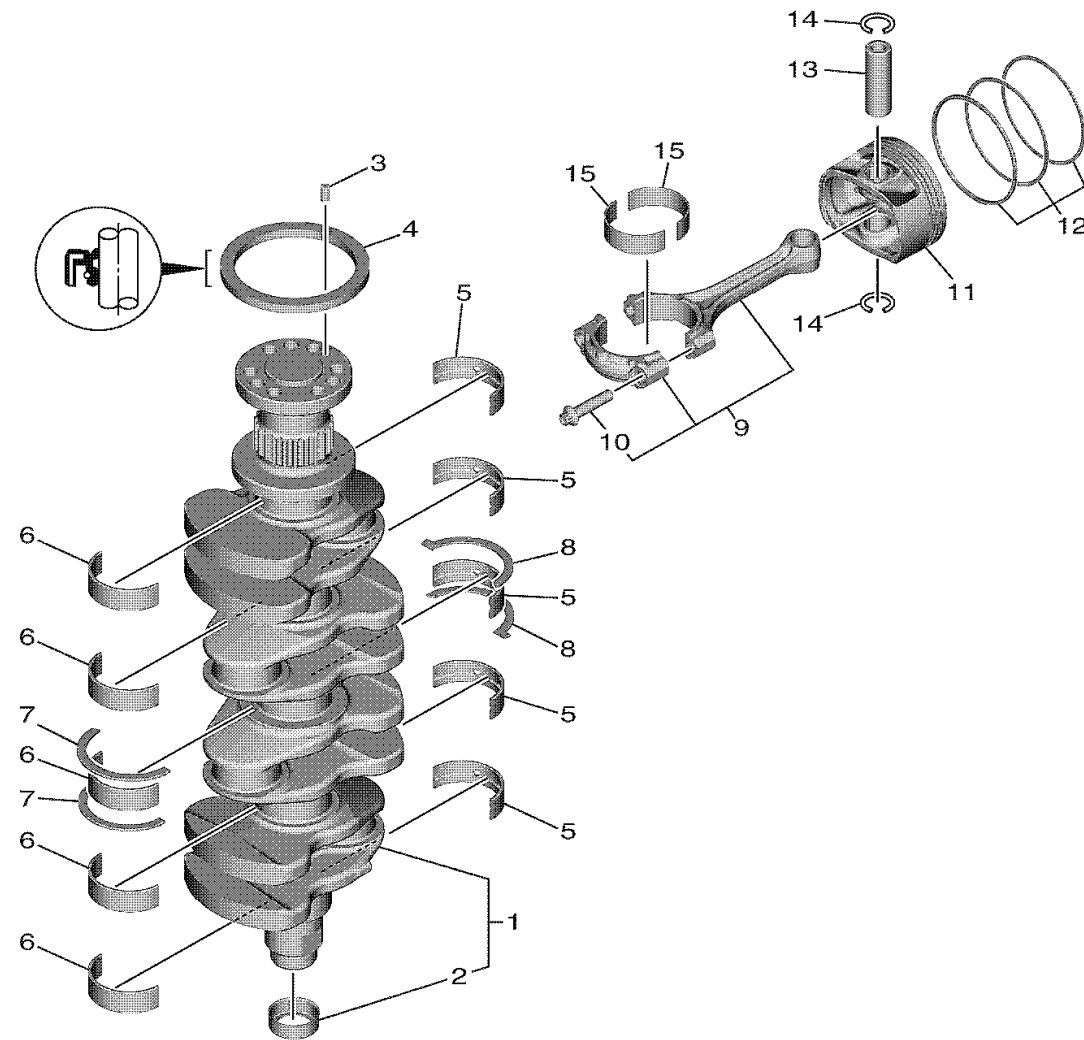

CRANKSHAFT PISTON

6FP1200DR040

Ref No.	Part Number	Description	Qty	Remarks
1	6EK-11410-01-00	CRANKSHAFT	1	
2	6CB-11478-00-00	. .COLLAR	1	
3	93606-12019-00	.PIN, DOWEL	1	
4	93102-85008-00	.OIL SEAL	1	
5	6EK-11416-00-00	PLANE BEARING, CRANKSHAFT 1	5	UR YELLOW
5	6EK-11416-40-00	PLANE BEARING, CRANKSHAFT 1	5	UR BLACK
5	6EK-11416-30-00	PLANE BEARING, CRANKSHAFT 1	5	UR RED
5	6EK-11416-20-00	PLANE BEARING, CRANKSHAFT 1	5	UR BLUE
5	6EK-11416-10-00	PLANE BEARING, CRANKSHAFT 1	5	UR GREEN
6	6EK-11417-40-00	PLANE BEARING, CRANKSHAFT 2	5	UR BLACK
6	6EK-11417-30-00	PLANE BEARING, CRANKSHAFT 2	5	UR RED
6	6EK-11417-20-00	PLANE BEARING, CRANKSHAFT 2	5	UR BLUE
6	6EK-11417-10-00	PLANE BEARING, CRANKSHAFT 2	5	UR GREEN
6	6EK-11417-00-00	PLANE BEARING, CRANKSHAFT 2	5	UR YELLOW
7	6EK-11426-01-00	BEARING, THRUST 1	2	
8	6EK-11427-00-00	BEARING, THRUST 2	2	
9	6EK-W1165-00-00	CONNECTING ROD ASSY	4	
10	K1C-A3275-00-00	. .BOLT, CONNECTING ROD	2	
11	6FP-11635-01-00	PISTON (0.25MM O/S)	4	AP
11	6FP-11631-01-00	PISTON (STD)	4	

CONTINUED ON NEXT FRAME >

CRANKSHAFT PISTON

Ref No.	Part Number	Description	Qty	Remarks
12	6EK-11604-01-00	PISTON RING SET (0.25MM O/S)	4	AP
12	6EK-11603-01-00	PISTON RING SET (STD)	4	
13	6EK-11633-00-00	PIN, PISTON	4	
14	93450-19052-00	CIRCLIP	8	
15	6EK-11656-40-00	PLANE BEARING, CONNECTING ROD	8	UR BLACK
15	6EK-11656-30-00	PLANE BEARING, CONNECTING ROD	8	UR RED
15	6EK-11656-20-00	PLANE BEARING, CONNECTING ROD	8	UR BLUE
15	6EK-11656-10-00	PLANE BEARING, CONNECTING ROD	8	UR GREEN
15	6EK-11656-00-00	PLANE BEARING, CONNECTING ROD	8	UR YELLOW

 6FP1200DR040