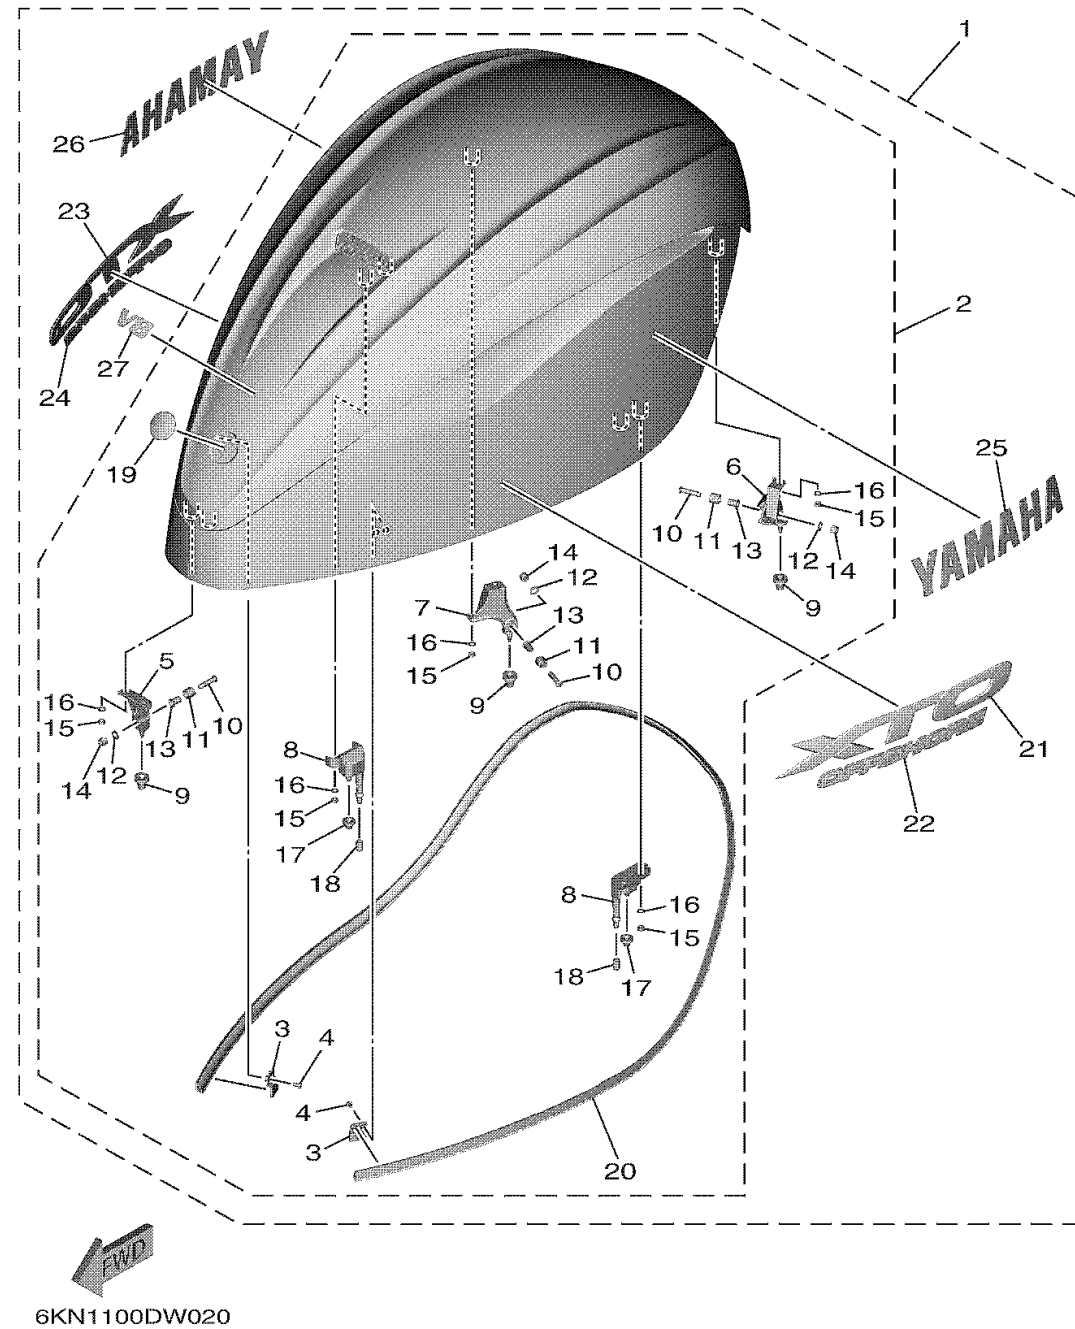

# TOP COWLING

Ref No.	Part Number	Description	Qty	Remarks
1	6KN-42610-00-8D	TOP COWLING ASSY	1	GRAY
1	6KN-42610-00-CE	TOP COWLING ASSY	0	WHITE
1	6KN-42610-00-CJ	TOP COWLING ASSY	0	WARM WHITE
2	6KN-4261A-00-CJ	..TOP COWLING W/O GRAPHICS	0	WARM WHITE
2	6KN-4261A-00-8D	..TOP COWLING W/O GRAPHICS	1	GRAY
2	6KN-4261A-00-CE	..TOP COWLING W/O GRAPHICS	0	WHITE
3	6GR-42477-00-00	...PLATE, LOCK	2	
4	97985-05210-00	...SCREW, WITH WASHER	4	
5	6GR-42647-00-00	...HOLDER, CLAMP BAND	1	
6	6GR-42648-00-00	...HOLDER, CLAMP BAND	1	
7	6GR-42649-00-00	...HOLDER, CLAMP BAND	1	
8	6GR-42643-00-00	...PLATE, CLAMP	2	
9	6AW-42663-01-00	...DAMPER 2	3	
10	90111-08078-00	...BOLT, HEXAGON SOCKET BUTTON	3	
11	90387-10094-00	...COLLAR	3	
12	92990-08600-00	...WASHER, PLATE	3	
13	90387-08M45-00	...COLLAR	3	
14	95780-08300-00	...NUT, FLANGE	3	
15	95380-06600-00	.. NUT, HEXAGON	10	
16	92990-06100-00	...WASHER, SPRING	10	

# TOP COWLING

Ref No.	Part Number	Description	Qty	Remarks
17	663-42662-01-00	...DAMPER	2	
18	67F-13448-00-00	...CAP	2	
19	6LB-42697-00-00	...TUNING FORK MARK	1	
20	6KN-42629-00-00	...SEAL	1	
21	6KN-42675-00-00	..GRAPHIC, SIDE 1	1	
22	6KN-53184-00-00	..GRAPHIC, 1	1	
23	6KN-42676-00-00	..GRAPHIC, SIDE 2	1	
24	6KN-53185-00-00	..GRAPHIC, 2	1	
25	6KN-2153A-00-00	..EMBLEM, YAMAHA	1	
26	6KN-2153B-00-00	..EMBLEM, YAMAHA	1	
27	6GR-42677-00-00	..GRAPHIC, FRONT	1	