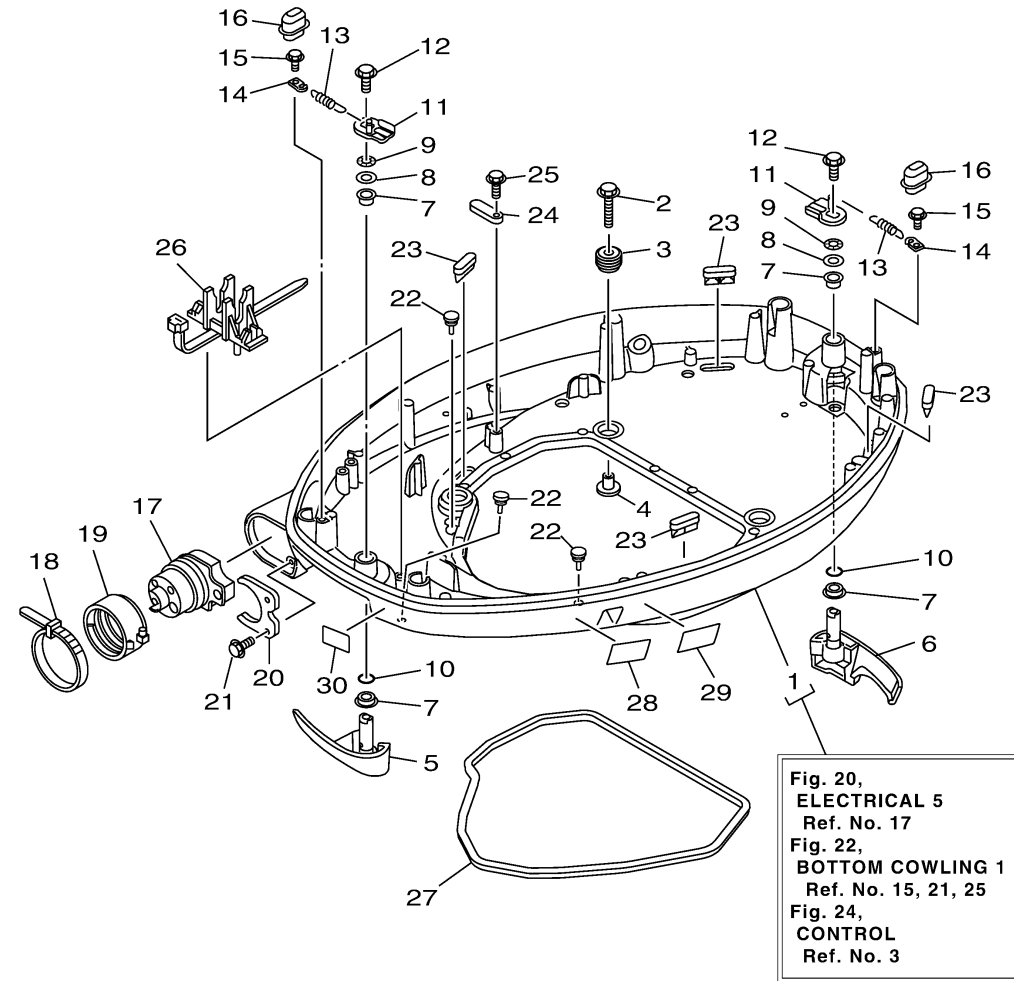

BOTTOM COWLING 1

Ref No.	Part Number	Description	Qty	Remarks
1	6EK-42710-01-CH	BOTTOM COWLING ASSY	1	
2	90119-08187-00	BOLT, WITH WASHER	4	
3	90480-22M15-00	GROMMET	4	
4	90387-08M37-00	COLLAR	4	
5	6EK-42815-01-CH	LEVER, CLAMP 1	1	
6	6EK-42816-01-CH	LEVER, CLAMP 2	1	
7	90386-15M73-00	BUSH	4	
8	90201-156J2-00	WASHER, PLATE	2	
9	90206-15M18-00	WASHER, WAVE	2	
10	93210-13M63-00	.O-RING	2	
11	6CB-42818-00-00	LEVER, CLAMP 4	2	
12	95D95-08012-00	BOLT, FLANGE DEEP RECESS	2	
13	90506-22001-00	SPRING, TENSION	2	
14	66T-43144-00-00	HOOK, SPRING	2	
15	90109-06M86-00	BOLT	2	
16	6EK-42728-01-00	CAP	2	
17	6EK-42725-10-00	GROMMET	1	
18	90464-20258-00	CLAMP	1	AP
19	68F-42753-00-00	FASTNER	1	AP
20	6CB-42761-00-00	STOPPER	1	

CONTINUED ON NEXT FRAME >

6EK7100-U220

BOTTOM COWLING 1

Ref No.	Part Number	Description	Qty	Remarks
21	90109-06316-00	BOLT	2	
22	6H4-42748-01-00	GROMMET	3	
23	67F-42717-00-00	RUBBER, SEAL 2	4	
24	6E5-82588-00-00	PLATE	1	
25	90109-06M81-00	BOLT	1	
26	68V-82594-00-00	CLAMP	1	
27	6EK-42716-01-00	RUBBER SEAL 1	1	
28	6EE-42794-41-00	LABEL, WARNING (GENERAL)	1	
29	6EE-42794-51-00	LABEL, WARNING (GENERAL)	1	
30	6AH-81996-01-00	MARK	1	

6EK7100-U220