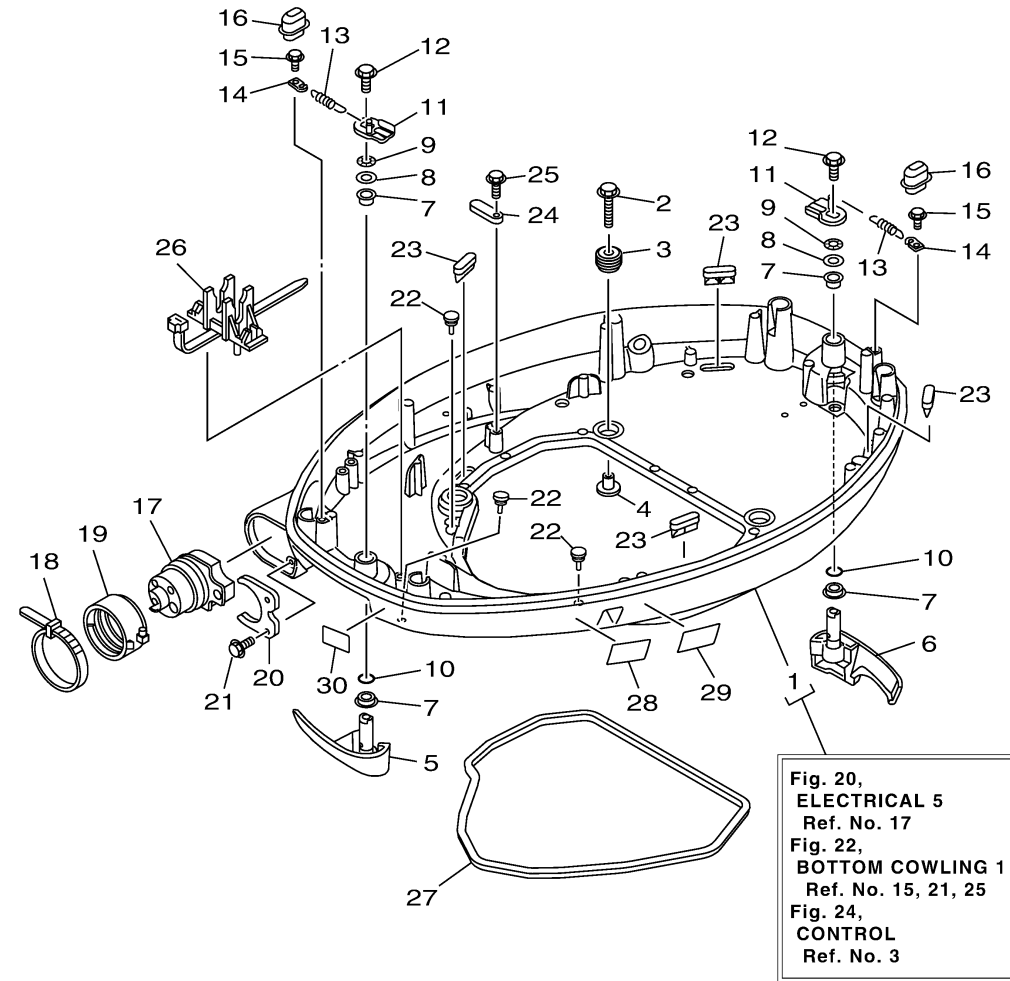

BOTTOM COWLING 1

Ref No.	Part Number	Description	Qty	Remarks
1	6EK-42710-01-CH	BOTTOM COWLING ASSY	1	
2	90119-08187-00	BOLT, WITH WASHER	4	
3	90480-22M15-00	GROMMET	4	
4	90387-08M37-00	COLLAR	4	
5	6EK-42815-01-CH	LEVER, CLAMP 1	1	
6	6EK-42816-01-CH	LEVER, CLAMP 2	1	
7	90386-15M73-00	BUSH	4	
8	90201-156J2-00	WASHER, PLATE	2	
9	90206-15M18-00	WASHER, WAVE	2	
10	93210-13M63-00	.O-RING	2	
11	6CB-42818-00-00	LEVER, CLAMP 4	2	
12	95D95-08012-00	BOLT, FLANGE DEEP RECESS	2	
13	90506-22001-00	SPRING, TENSION	2	
14	66T-43144-00-00	HOOK, SPRING	2	
15	90109-06M86-00	BOLT	2	
16	6EK-42728-01-00	CAP	2	
17	6EK-42725-10-00	GROMMET	1	
18	90464-20258-00	CLAMP	1	AP
19	68F-42753-00-00	FASTNER	1	AP
20	6CB-42761-00-00	STOPPER	1	

CONTINUED ON NEXT FRAME >

6EK7100-U220

BOTTOM COWLING 1

Ref No.	Part Number	Description	Qty	Remarks
21	90109-06316-00	BOLT	2	
22	6H4-42748-01-00	GROMMET	3	
23	67F-42717-00-00	RUBBER, SEAL 2	4	
24	6E5-82588-00-00	PLATE	1	
25	90109-06M81-00	BOLT	1	
26	68V-82594-00-00	CLAMP	1	
27	6EK-42716-01-00	RUBBER SEAL 1	1	
28	6EE-42794-41-00	LABEL, WARNING (GENERAL)	1	
29	6EE-42794-51-00	LABEL, WARNING (GENERAL)	1	
30	6AH-81996-01-00	MARK	1	

6EK7100-U220