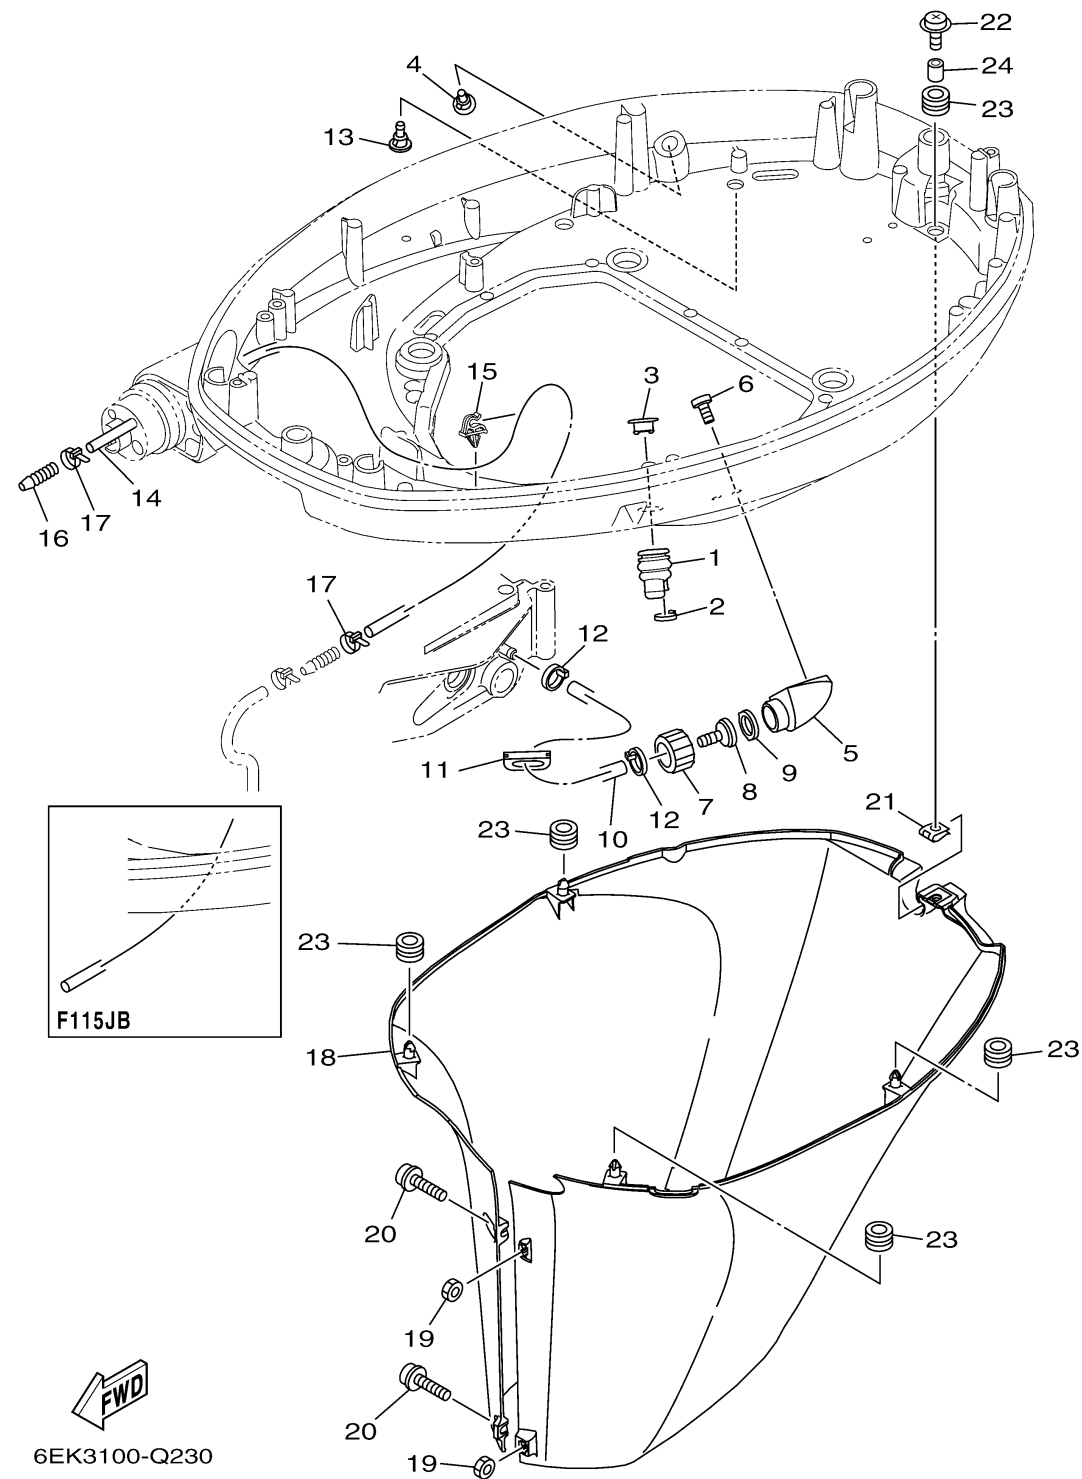

# BOTTOM COWLING 2

Ref No.	Part Number	Description	Qty	Remarks
1	6H1-42726-31-00	GROMMET	1	
2	90465-11M10-00	.CLAMP	1	
3	6BG-42384-00-00	SEAL, CAP	1	
4	6P2-44391-00-00	NIPPLE, HOSE	1	
5	6AW-12572-00-00	ADAPTER	1	
6	97780-60520-00	SCREW, TAPPING	2	
7	6R3-12581-10-00	JOINT, HOSE 1	1	
8	6R3-12582-00-00	JOINT, HOSE 2	1	
9	6R3-12583-10-00	GASKET, HOSE JOINT	1	
10	6EK-42541-00-00	PIPE 1	1	
11	6AH-42726-01-00	GROMMET	1	
12	90465-11M10-00	.CLAMP	2	
13	6P2-44391-00-00	NIPPLE, HOSE	1	
14	90445-073F9-00	HOSE (L1200)	1	
15	90464-07259-00	CLAMP	1	
16	6E5-83558-00-00	END, NIPPLE	1	
17	90465-11M10-00	.CLAMP	2	EXCEPT JET-DRIVE
17	90465-11M10-00	.CLAMP	0	FOR JET-DRIVE
18	6EK-42741-00-8D	APRON, 1	1	GRAY
18	6EK-42741-00-CE	APRON, 1	0	WHITE

CONTINUED ON NEXT FRAME >

# BOTTOM COWLING 2

Ref No.	Part Number	Description	Qty	Remarks
19	95380-06600-00	NUT, HEXAGON	2	
20	90159-06M28-00	SCREW, WITH WASHER	2	
21	90183-061A8-00	NUT, SPRING	1	
22	90159-06053-00	SCREW, WITH WASHER	1	
23	90480-13M24-00	GROMMET	5	
24	90387-06M43-00	COLLAR	1	