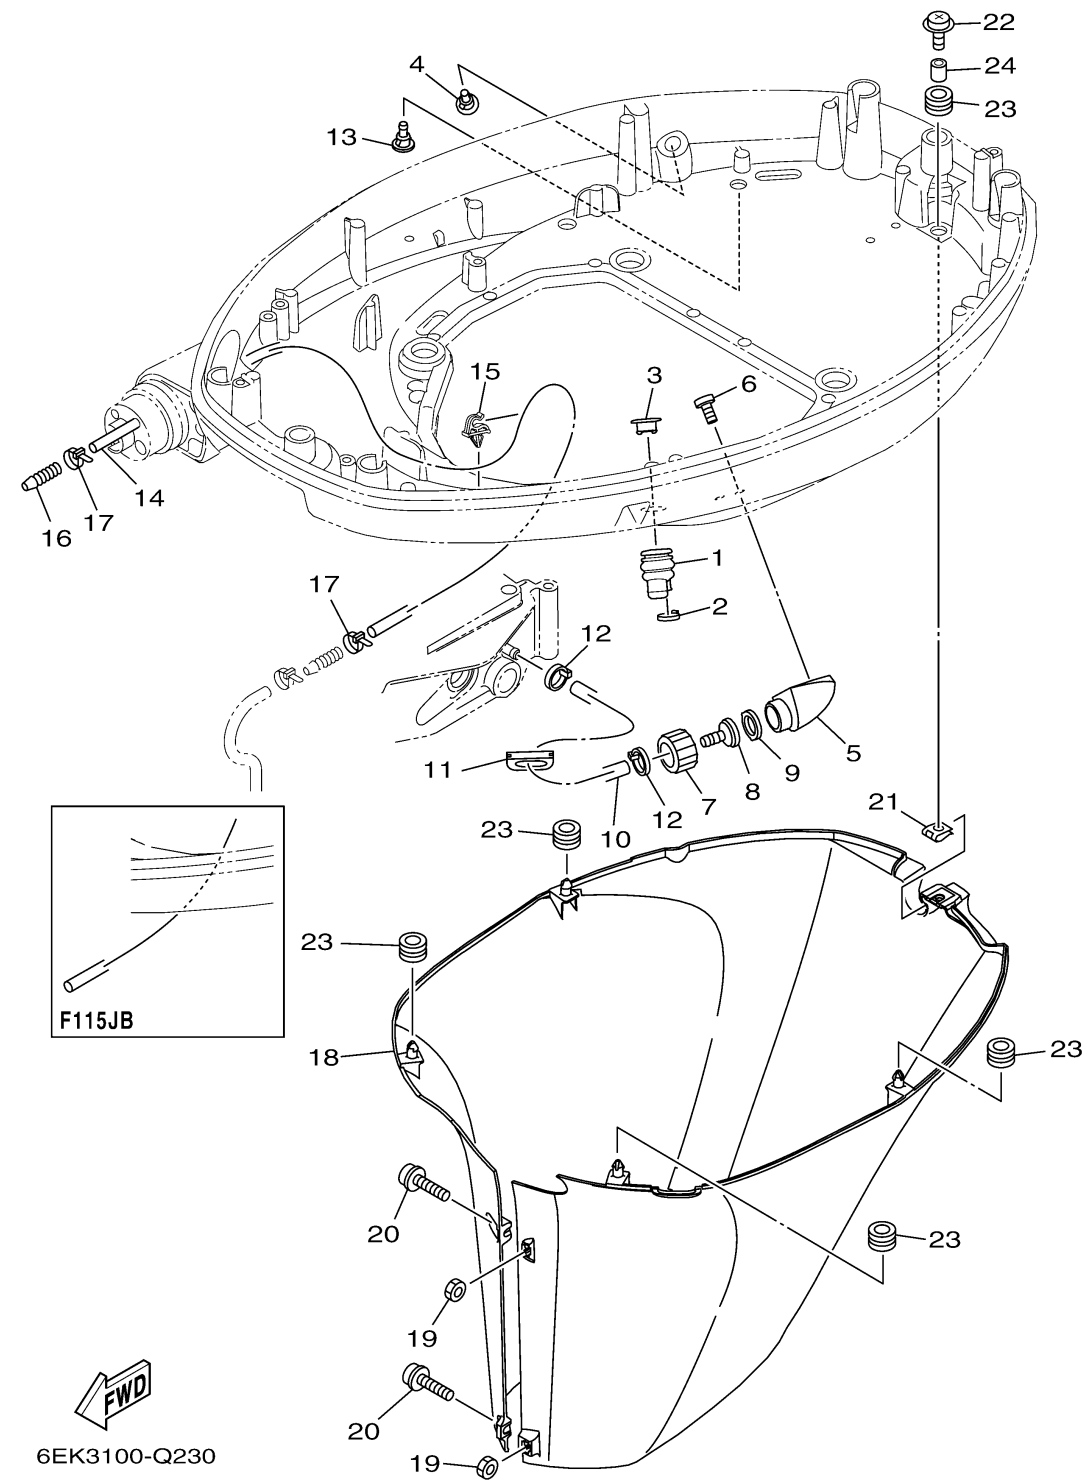

# BOTTOM COWLING 2

Ref No.	Part Number	Description	Qty	Remarks
1	6H1-42726-31-00	GROMMET	1	
2	90465-11M10-00	.CLAMP	1	
3	6BG-42384-00-00	SEAL, CAP	1	
4	6P2-44391-00-00	NIPPLE, HOSE	1	
5	6AW-12572-00-00	ADAPTER	1	
6	97780-60520-00	SCREW, TAPPING	2	
7	6R3-12581-10-00	JOINT, HOSE 1	1	
8	6R3-12582-00-00	JOINT, HOSE 2	1	
9	6R3-12583-10-00	GASKET, HOSE JOINT	1	
10	6EK-42541-00-00	PIPE 1	1	
11	6AH-42726-01-00	GROMMET	1	
12	90465-11M10-00	.CLAMP	2	
13	6P2-44391-00-00	NIPPLE, HOSE	1	
14	90445-073F9-00	HOSE (L1200)	1	
15	90464-07259-00	CLAMP	1	
16	6E5-83558-00-00	END, NIPPLE	1	
17	90465-11M10-00	.CLAMP	2	EXCEPT JET-DRIVE
17	90465-11M10-00	.CLAMP	0	FOR JET-DRIVE
18	6EK-42741-00-8D	APRON, 1	1	GRAY
18	6EK-42741-00-CE	APRON, 1	0	WHITE

CONTINUED ON NEXT FRAME >

# BOTTOM COWLING 2

Ref No.	Part Number	Description	Qty	Remarks
19	95380-06600-00	NUT, HEXAGON	2	
20	90159-06M28-00	SCREW, WITH WASHER	2	
21	90183-061A8-00	NUT, SPRING	1	
22	90159-06053-00	SCREW, WITH WASHER	1	
23	90480-13M24-00	GROMMET	5	
24	90387-06M43-00	COLLAR	1	