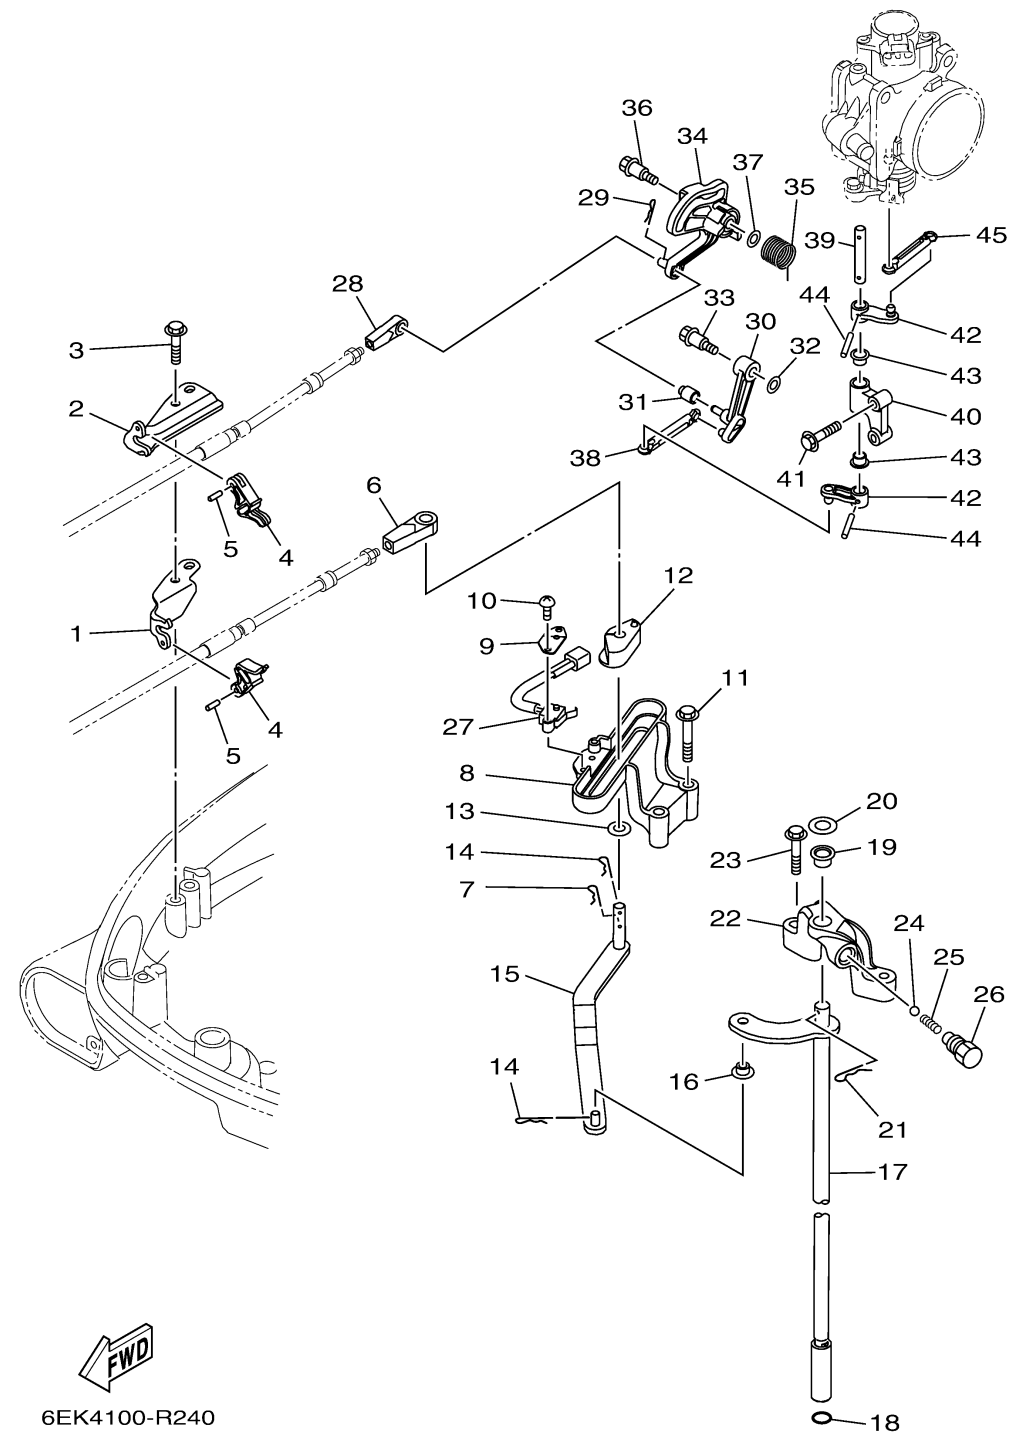

CONTROL

6EK4100-R240

Ref No.	Part Number	Description	Qty	Remarks
1	6EK-48531-01-00	BRACKET, REMOTE CONTROL 1	1	
2	6EK-48532-00-00	BRACKET, REMOTE CONTROL 2	1	
3	90109-06M81-00	BOLT	2	
4	6EK-48538-00-00	CLAMP, CABLE 1	2	
5	91690-30010-00	PIN, SPRING	2	
6	6E5-48344-00-00	CABLE END, REMOTE CONTROL	1	
7	90468-18008-00	CLIP	1	
8	6EK-44117-01-00	BRACKET	1	
9	61A-82588-01-00	PLATE	1	EXCEPT JET-DRIVE
10	97985-04116-00	SCREW, WITH WASHER	2	EXCEPT JET-DRIVE
11	95D75-06040-00	BOLT, FLANGE DEEP RECESS	2	
12	63P-44122-00-00	BUSHING, SHIFT ROD LEVER	1	
13	90202-08M20-00	WASHER, PLATE	1	
14	90468-18008-00	CLIP	2	
15	6EK-44121-00-00	LEVER, SHIFT ROD	1	
16	90386-06M12-00	BUSH	1	
17	6EK-44120-01-00	HANDLE GEAR SHIFT ASSY	1	L(20.3")
17	6EK-44120-11-00	HANDLE GEAR SHIFT ASSY	0	X(25.3")
18	93210-09165-00	O-RING	1	
19	90386-10001-00	BUSH	1	

CONTINUED ON NEXT FRAME >

6EK4100-R240

CONTROL

Ref No.	Part Number	Description	Qty	Remarks
20	90201-11008-00	WASHER, PLATE	1	
21	90468-180A0-00	CLIP	1	
22	6EK-44118-00-00	BRACKET	1	
23	95D95-06030-00	BOLT, FLANGE DEEP RECESS	2	
24	93501-04M02-00	BALL	1	
25	90501-12082-00	SPRING, COMPRESSION	1	
26	648-42715-00-00	BUSHING 2	1	
27	60V-8259F-01-00	SWITCH ASSY	1	EXCEPT JET-DRIVE
28	6E5-48344-00-00	CABLE END, REMOTE CONTROL	1	
29	90468-18008-00	CLIP	1	
30	6EK-42154-00-00	LEVER, THROTTLE CONTROL	1	
31	68V-42171-00-00	BUSHING	1	
32	90201-06M05-00	WASHER, PLATE	1	
33	90109-06288-00	BOLT	1	
34	6EK-41213-00-00	CAM, ACCEL.	1	
35	6EK-44135-00-00	SPRING	1	
36	90109-06288-00	BOLT	1	
37	90201-06M05-00	WASHER, PLATE	1	
38	6EK-41237-10-00	JOINT, LINK	1	
39	6EK-41635-00-00	SHAFT, LINK CONNECTING	1	

CONTINUED ON NEXT FRAME >

CONTROL

Ref No.	Part Number	Description	Qty	Remarks
40	6EK-41662-00-00	BRACKET 2	1	
41	95D95-06030-00	BOLT, FLANGE DEEP RECESS	2	
42	6EK-42157-00-00	LEVER, THROTTLE	2	
43	90386-10001-00	BUSH	2	
44	91690-30018-00	PIN, SPRING	2	
45	6EK-41237-00-00	JOINT, LINK	1	