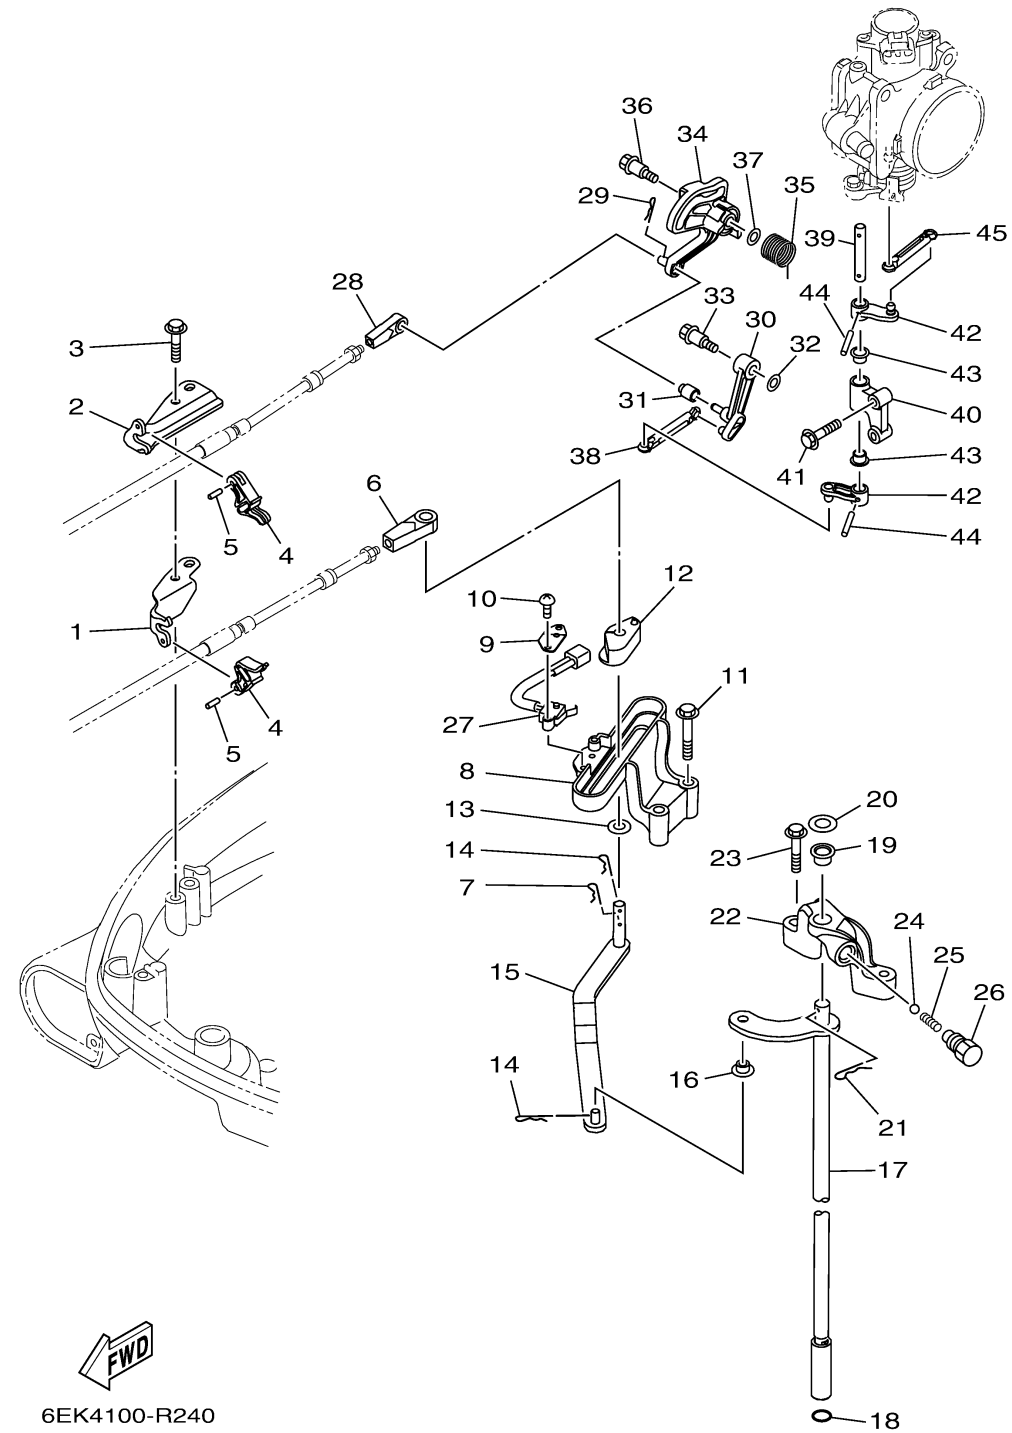

CONTROL

6EK4100-R240

Ref No.	Part Number	Description	Qty	Remarks
1	6EK-48531-01-00	BRACKET, REMOTE CONTROL 1	1	
2	6EK-48532-00-00	BRACKET, REMOTE CONTROL 2	1	
3	90109-06M81-00	BOLT	2	
4	6EK-48538-00-00	CLAMP, CABLE 1	2	
5	91690-30010-00	PIN, SPRING	2	
6	6E5-48344-00-00	CABLE END, REMOTE CONTROL	1	
7	90468-18008-00	CLIP	1	
8	6EK-44117-01-00	BRACKET	1	
9	61A-82588-01-00	PLATE	1	EXCEPT JET-DRIVE
10	97985-04116-00	SCREW, WITH WASHER	2	EXCEPT JET-DRIVE
11	95D75-06040-00	BOLT, FLANGE DEEP RECESS	2	
12	63P-44122-00-00	BUSHING, SHIFT ROD LEVER	1	
13	90202-08M20-00	WASHER, PLATE	1	
14	90468-18008-00	CLIP	2	
15	6EK-44121-00-00	LEVER, SHIFT ROD	1	
16	90386-06M12-00	BUSH	1	
17	6EK-44120-01-00	HANDLE GEAR SHIFT ASSY	1	L(20.3")
17	6EK-44120-11-00	HANDLE GEAR SHIFT ASSY	0	X(25.3")
18	93210-09165-00	O-RING	1	
19	90386-10001-00	BUSH	1	

CONTINUED ON NEXT FRAME >

6EK4100-R240

CONTROL

Ref No.	Part Number	Description	Qty	Remarks
20	90201-11008-00	WASHER, PLATE	1	
21	90468-180A0-00	CLIP	1	
22	6EK-44118-00-00	BRACKET	1	
23	95D95-06030-00	BOLT, FLANGE DEEP RECESS	2	
24	93501-04M02-00	BALL	1	
25	90501-12082-00	SPRING, COMPRESSION	1	
26	648-42715-00-00	BUSHING 2	1	
27	60V-8259F-01-00	SWITCH ASSY	1	EXCEPT JET-DRIVE
28	6E5-48344-00-00	CABLE END, REMOTE CONTROL	1	
29	90468-18008-00	CLIP	1	
30	6EK-42154-00-00	LEVER, THROTTLE CONTROL	1	
31	68V-42171-00-00	BUSHING	1	
32	90201-06M05-00	WASHER, PLATE	1	
33	90109-06288-00	BOLT	1	
34	6EK-41213-00-00	CAM, ACCEL.	1	
35	6EK-44135-00-00	SPRING	1	
36	90109-06288-00	BOLT	1	
37	90201-06M05-00	WASHER, PLATE	1	
38	6EK-41237-10-00	JOINT, LINK	1	
39	6EK-41635-00-00	SHAFT, LINK CONNECTING	1	

CONTINUED ON NEXT FRAME >

CONTROL

Ref No.	Part Number	Description	Qty	Remarks
40	6EK-41662-00-00	BRACKET 2	1	
41	95D95-06030-00	BOLT, FLANGE DEEP RECESS	2	
42	6EK-42157-00-00	LEVER, THROTTLE	2	
43	90386-10001-00	BUSH	2	
44	91690-30018-00	PIN, SPRING	2	
45	6EK-41237-00-00	JOINT, LINK	1	