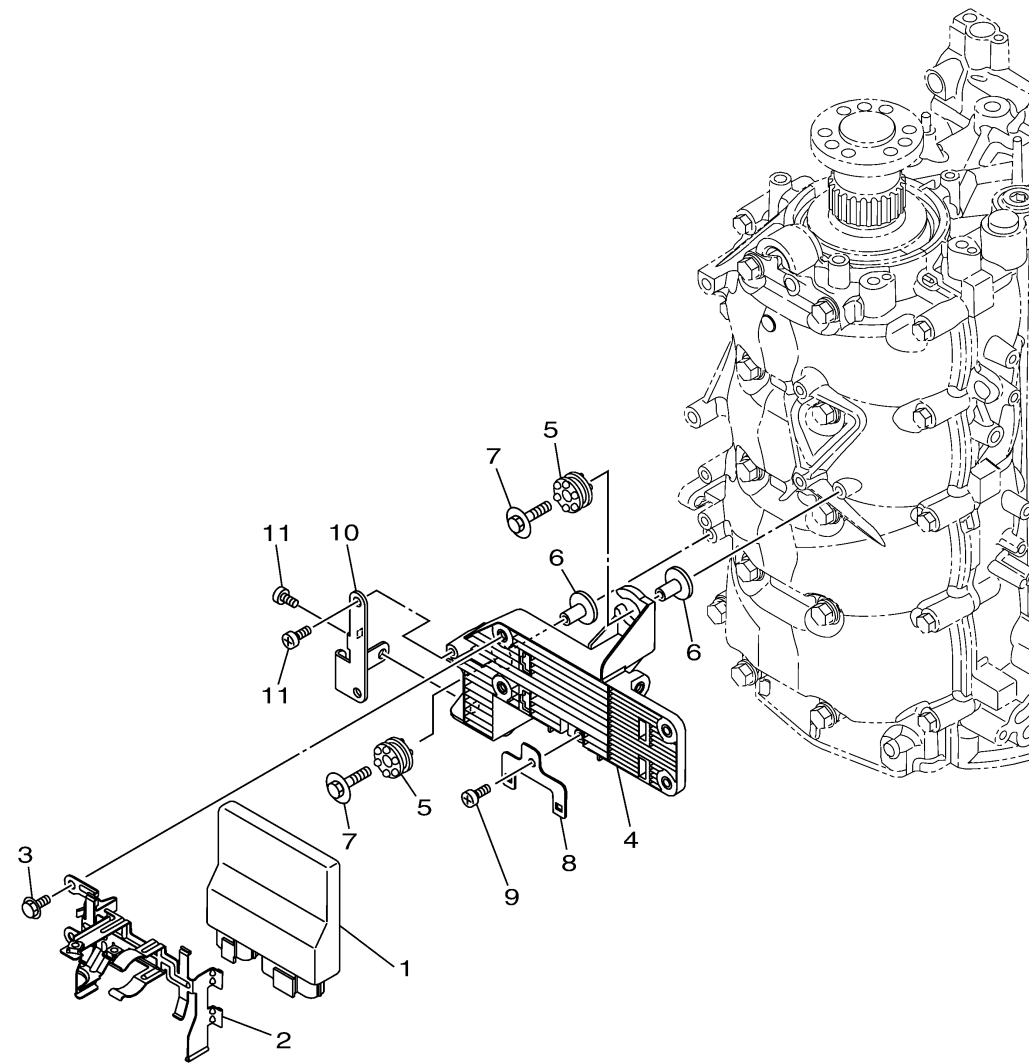

ELECTRICAL 1

Ref No.	Part Number	Description	Qty	Remarks
1	6EK-8591A-22-00	ENGINE CONTROL UNIT ASSY	1	
2	6EK-8253C-00-00	SPRING, PLATE LOCK	1	
3	95D95-06010-00	BOLT, FLANGE DEEP RECESS	2	
4	6EK-81948-01-00	BRACKET	1	
5	60V-85564-00-00	GROMMET	2	
6	90387-06176-00	COLLAR	2	
7	90119-06328-00	BOLT, WITH WASHER	2	
8	6C5-8257V-00-00	PLATE, CONNECTOR	1	
9	97780-60620-00	SCREW, TAPPING	1	
10	6EK-85548-00-00	HOLDER	1	
11	97780-60620-00	SCREW, TAPPING	2	

6EK6100-T160