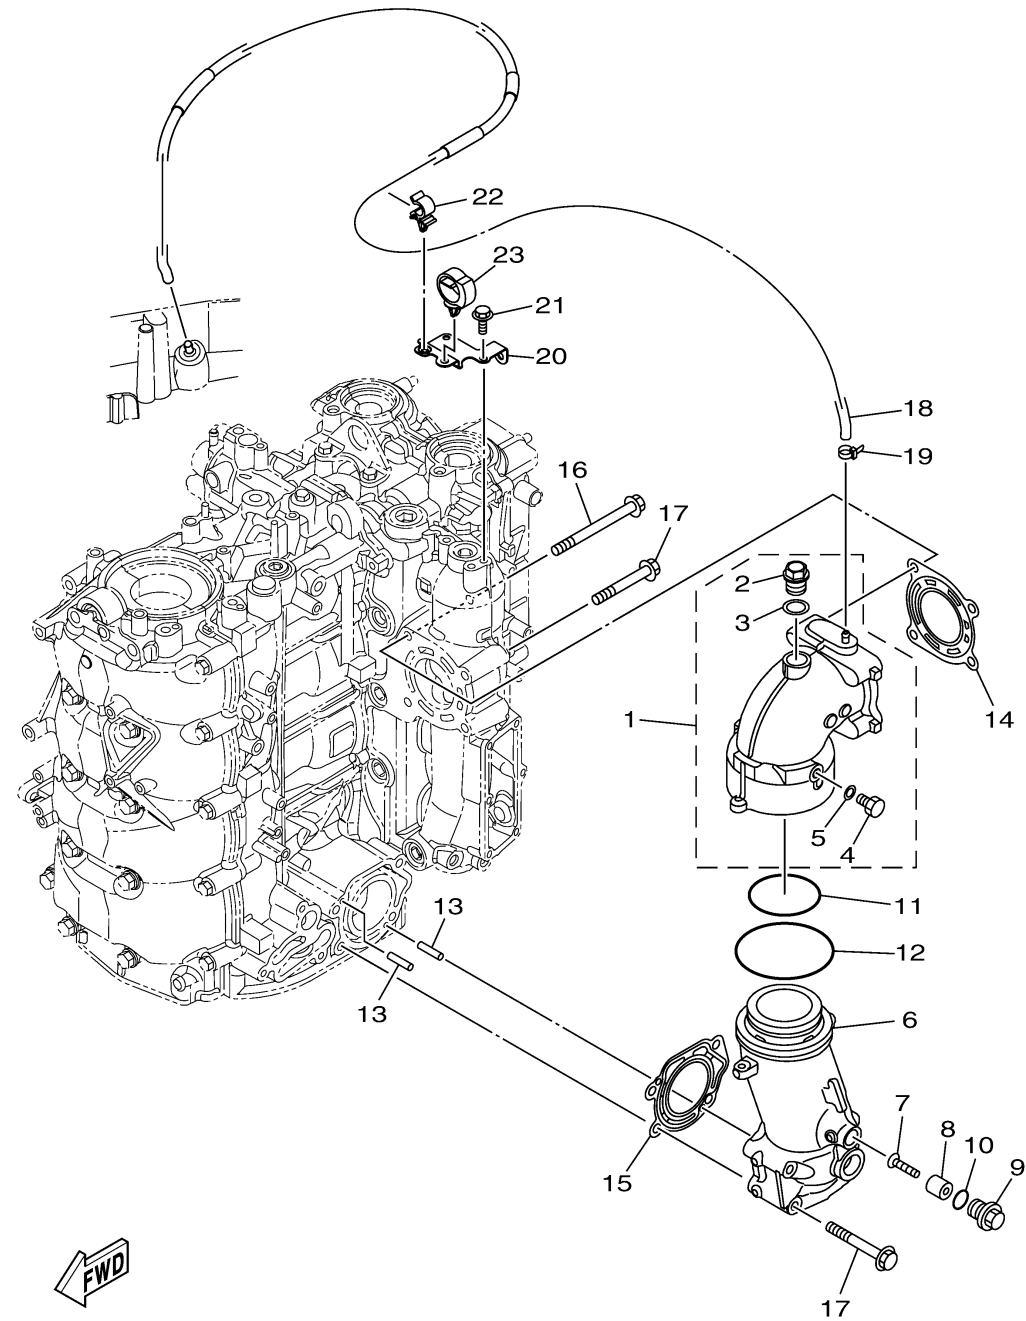

EXHAUST

Ref No.	Part Number	Description	Qty	Remarks
1	6EK-14615-10-00	JOINT, EXHAUST 1	1	
2	90340-18M09-00	. PLUG, STRAIGHT SCREW	1	
3	90201-186F1-00	. .WASHER, PLATE	1	
4	97D95-08014-00	. BOLT, HEXAGON DEEP RECESS	1	
5	90430-08143-00	. .GASKET	1	
6	6EK-14625-00-00	JOINT, EXHAUST 2	1	
7	98780-05025-00	SCREW, FLAT HEAD	1	
8	6EK-11325-00-00	ANODE	1	
9	6G8-11197-B0-00	PLUG, BLIND	1	
10	93210-13M63-00	.O-RING	1	
11	93210-64001-00	.O-RING	1	
12	93210-84001-00	.O-RING	1	
13	91690-50014-00	PIN, SPRING	2	
14	6EK-41114-01-00	.GASKET, EXHAUST OUTER COVER	1	
15	6EK-41124-01-00	.GASKET, EXHAUST OUTER COVER	1	
16	90105-08247-00	BOLT, FLANGE	2	
17	90105-08220-00	BOLT, FLANGE	6	
18	6EM-42542-00-00	PIPE	1	
19	90465-11M10-00	.CLAMP	1	
20	6EK-82398-00-00	PLATE 3	1	

CONTINUED ON NEXT FRAME >

EXHAUST

Ref No.	Part Number	Description	Qty	Remarks
21	95D95-06012-00	BOLT, FLANGE DEEP RECESS	2	
22	90464-09129-00	CLAMP	1	
23	90464-12183-00	CLAMP	1	

6EK6100-T120