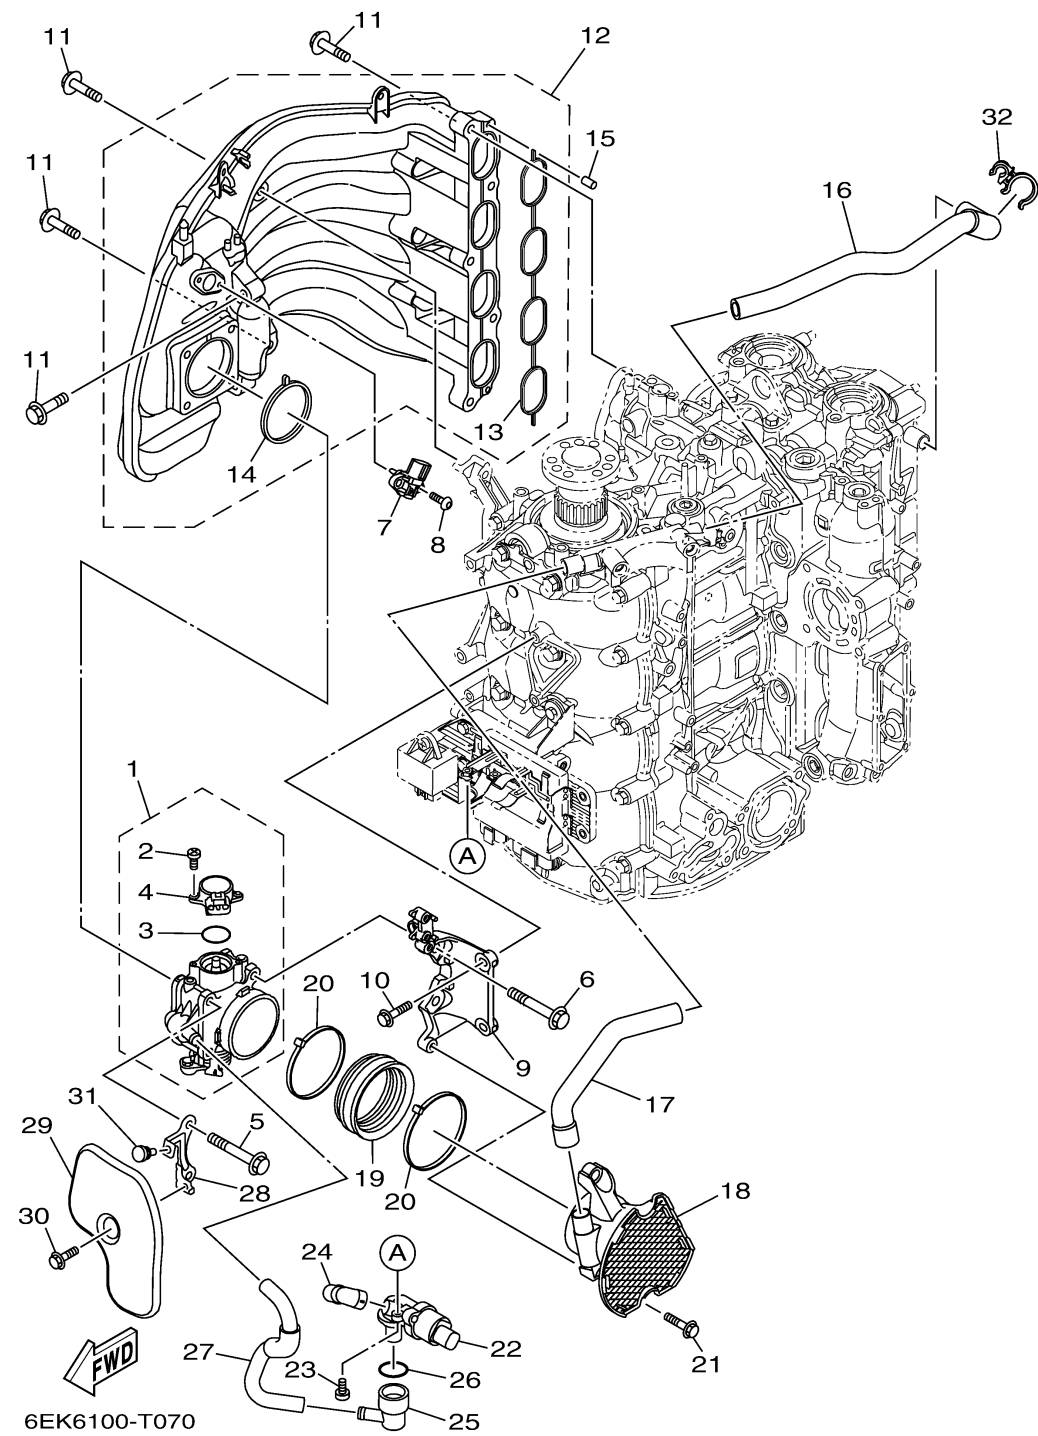

INTAKE 1

Ref No.	Part Number	Description	Qty	Remarks
1	6EK-13751-00-00	BODY, THROTTLE 1	1	
2	6C5-81145-00-00	..SCREW 1	2	
3	6C5-8182L-00-00	..O-RING 1	1	
4	6C5-85885-00-00	..THROTTLE SENSOR ASSY	1	
5	95D75-08060-00	BOLT, FLANGE DEEP RECESS	2	
6	90105-08186-00	BOLT, FLANGE	2	
7	68F-83688-10-00	SENSOR ASSY	1	
8	90111-05037-00	BOLT, HEXAGON SOCKET BUTTON	2	
9	6EK-13152-02-00	STAY 2	1	
10	95D75-06025-00	BOLT, FLANGE DEEP RECESS	2	
11	90119-08022-00	BOLT, WITH WASHER	9	
12	6EK-13641-01-00	MANIFOLD, INTAKE 1	1	
13	6EK-13645-00-00	..GASKET, MANIFOLD 1	1	
14	6EK-13646-00-00	..GASKET, MANIFOLD 2	1	
15	91690-50014-00	PIN, SPRING	2	
16	6EK-15373-10-00	PIPE, BREATHER	1	
17	6EK-15393-00-00	PIPE, BREATHER 2	1	
18	6DA-14440-00-00	SILENCER ASSY, INTAKE	1	
19	6P2-1441J-01-00	PIPE, SILENCER	1	
20	90464-99004-00	CLAMP	2	

CONTINUED ON NEXT FRAME >

INTAKE 1

Ref No.	Part Number	Description	Qty	Remarks
21	95D75-06025-00	BOLT, FLANGE DEEP RECESS	2	
22	6C5-13713-02-00	VALVE, IDLE SPEED CONTROL	1	
23	97980-05214-00	SCREW, WITH WASHER	2	
24	68V-13897-00-00	PIPE, AIR	1	
25	6CJ-11372-00-00	NIPPLE, HOSE	1	
26	93210-33003-00	O-RING	1	
27	6EK-13543-00-00	HOSE, AIR	1	
28	6EK-13843-00-00	PLATE 1	1	
29	6EK-13881-01-00	COVER 1	1	
30	95D95-06016-00	BOLT, FLANGE DEEP RECESS	1	
31	90480-06M19-00	GROMMET	1	
32	90464-21002-00	CLAMP	1	