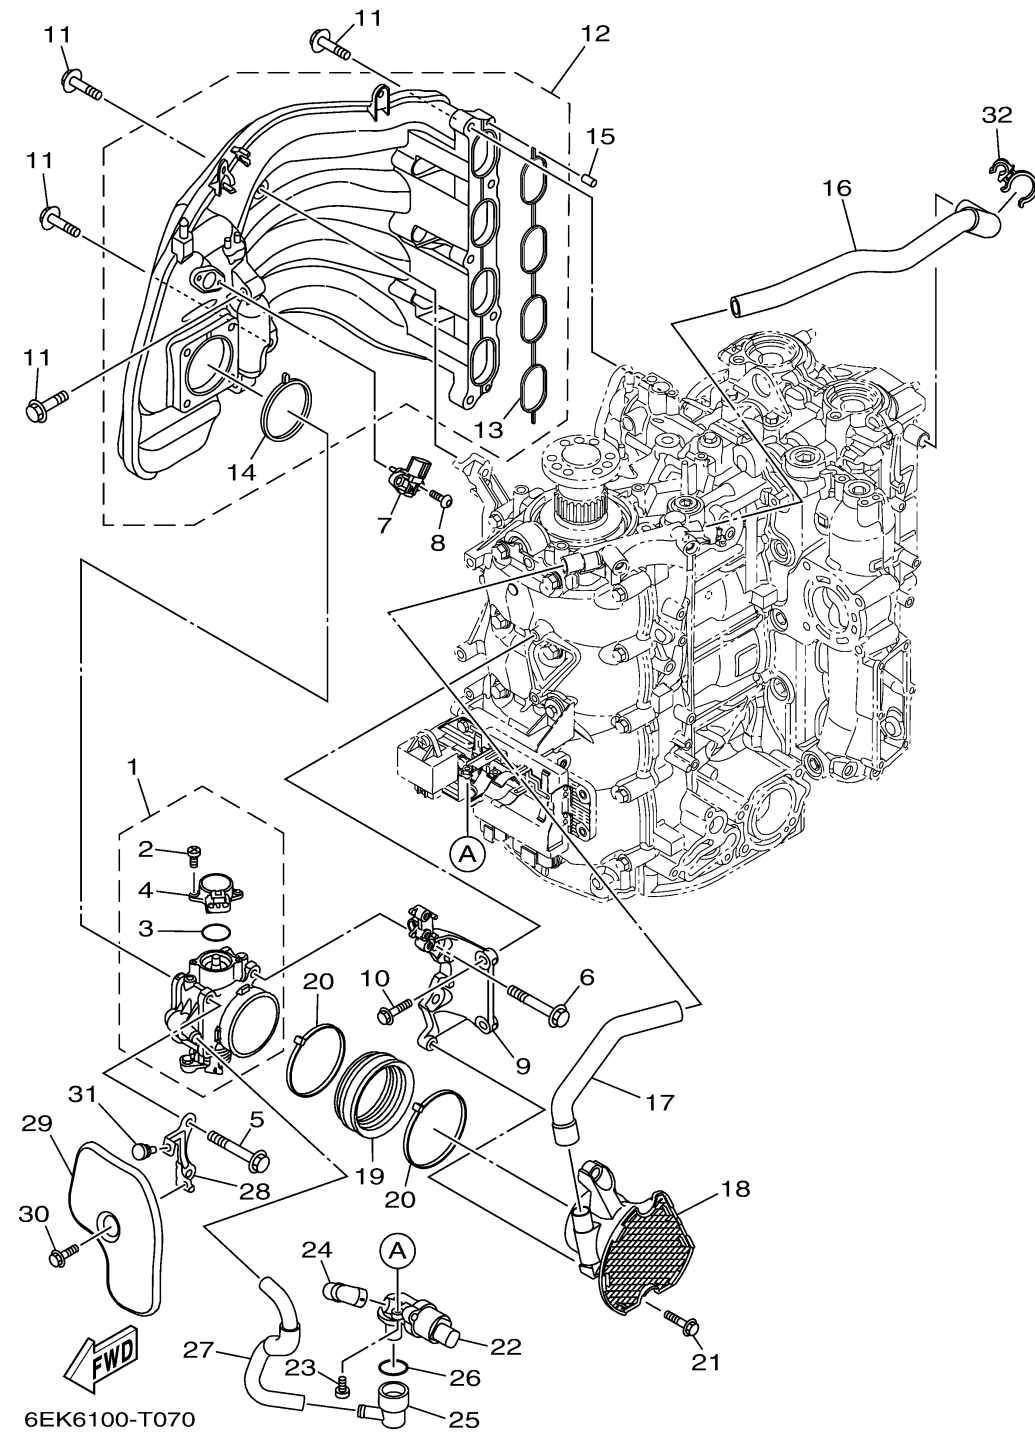

INTAKE 1

Ref No.	Part Number	Description	Qty	Remarks
1	6EK-13751-00-00	BODY, THROTTLE 1	1	
2	6C5-81145-00-00	..SCREW 1	2	
3	6C5-8182L-00-00	..O-RING 1	1	
4	6C5-85885-00-00	..THROTTLE SENSOR ASSY	1	
5	95D75-08060-00	BOLT, FLANGE DEEP RECESS	2	
6	90105-08186-00	BOLT, FLANGE	2	
7	68F-83688-10-00	SENSOR ASSY	1	
8	90111-05037-00	BOLT, HEXAGON SOCKET BUTTON	2	
9	6EK-13152-02-00	STAY 2	1	
10	95D75-06025-00	BOLT, FLANGE DEEP RECESS	2	
11	90119-08022-00	BOLT, WITH WASHER	9	
12	6EK-13641-01-00	MANIFOLD, INTAKE 1	1	
13	6EK-13645-00-00	..GASKET, MANIFOLD 1	1	
14	6EK-13646-00-00	..GASKET, MANIFOLD 2	1	
15	91690-50014-00	PIN, SPRING	2	
16	6EK-15373-10-00	PIPE, BREATHER	1	
17	6EK-15393-00-00	PIPE, BREATHER 2	1	
18	6DA-14440-00-00	SILENCER ASSY, INTAKE	1	
19	6P2-1441J-01-00	PIPE, SILENCER	1	
20	90464-99004-00	CLAMP	2	

CONTINUED ON NEXT FRAME >

INTAKE 1

Ref No.	Part Number	Description	Qty	Remarks
21	95D75-06025-00	BOLT, FLANGE DEEP RECESS	2	
22	6C5-13713-02-00	VALVE, IDLE SPEED CONTROL	1	
23	97980-05214-00	SCREW, WITH WASHER	2	
24	68V-13897-00-00	PIPE, AIR	1	
25	6CJ-11372-00-00	NIPPLE, HOSE	1	
26	93210-33003-00	O-RING	1	
27	6EK-13543-00-00	HOSE, AIR	1	
28	6EK-13843-00-00	PLATE 1	1	
29	6EK-13881-01-00	COVER 1	1	
30	95D95-06016-00	BOLT, FLANGE DEEP RECESS	1	
31	90480-06M19-00	GROMMET	1	
32	90464-21002-00	CLAMP	1	