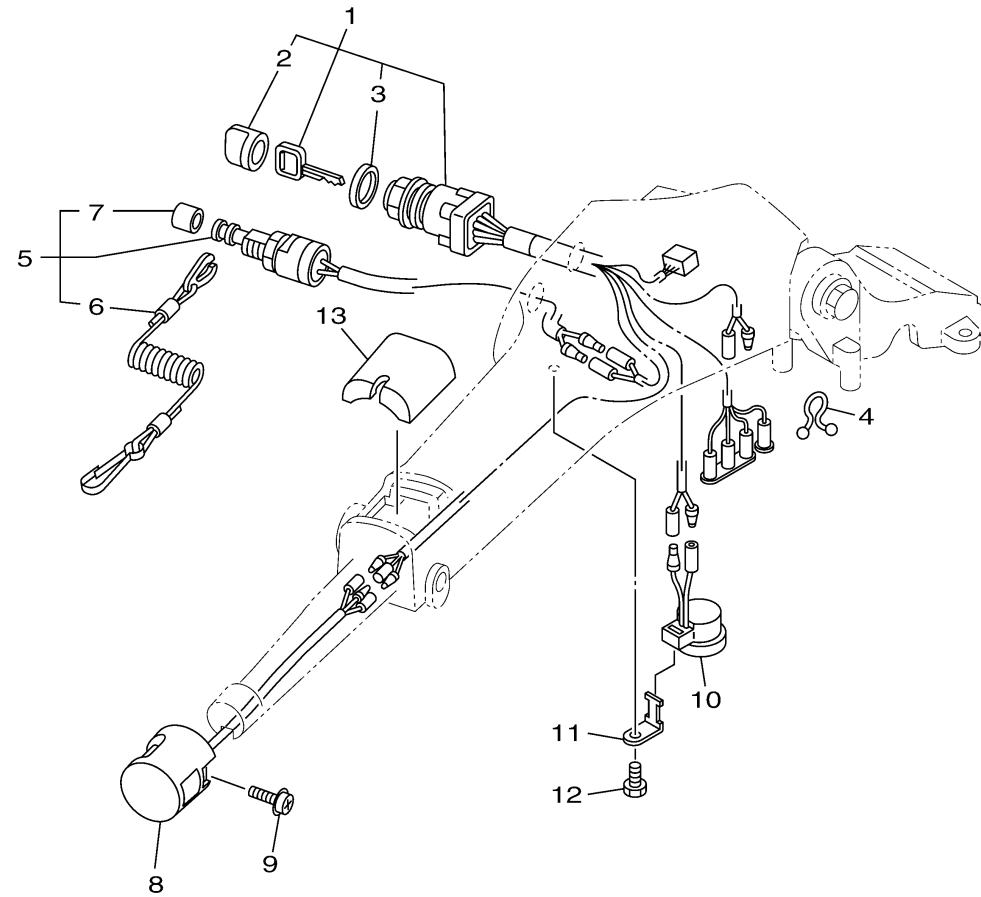

OPTIONAL PARTS 2

Ref No.	Part Number	Description	Qty	Remarks
1	6X4-82510-02-00	MAIN SWITCH ASSY	1	
2	676-82577-01-00	..CAP, KEY	1	
3	703-82532-00-00	..CAP	1	
4	90464-08M07-00	CLAMP	1	
5	69W-82575-00-00	ENGINE STOP SWITCH ASSY	1	
6	682-82556-00-00	..LANYARD, STOP SWITCH	1	
7	689-8257Y-00-00	..CAP	1	
8	6X4-82563-01-00	TRIM & TILT SWITCH ASSY	1	
9	97980-06216-00	SCREW, WITH WASHER	1	
10	6X4-83383-00-00	BUZZER	1	
11	6X4-83386-00-00	STAY, BUZZER	1	
12	97D95-06014-00	BOLT, HEXAGON DEEP RECESS	1	
13	6X4-81942-01-00	COVER	1	

6CJ2110-L330