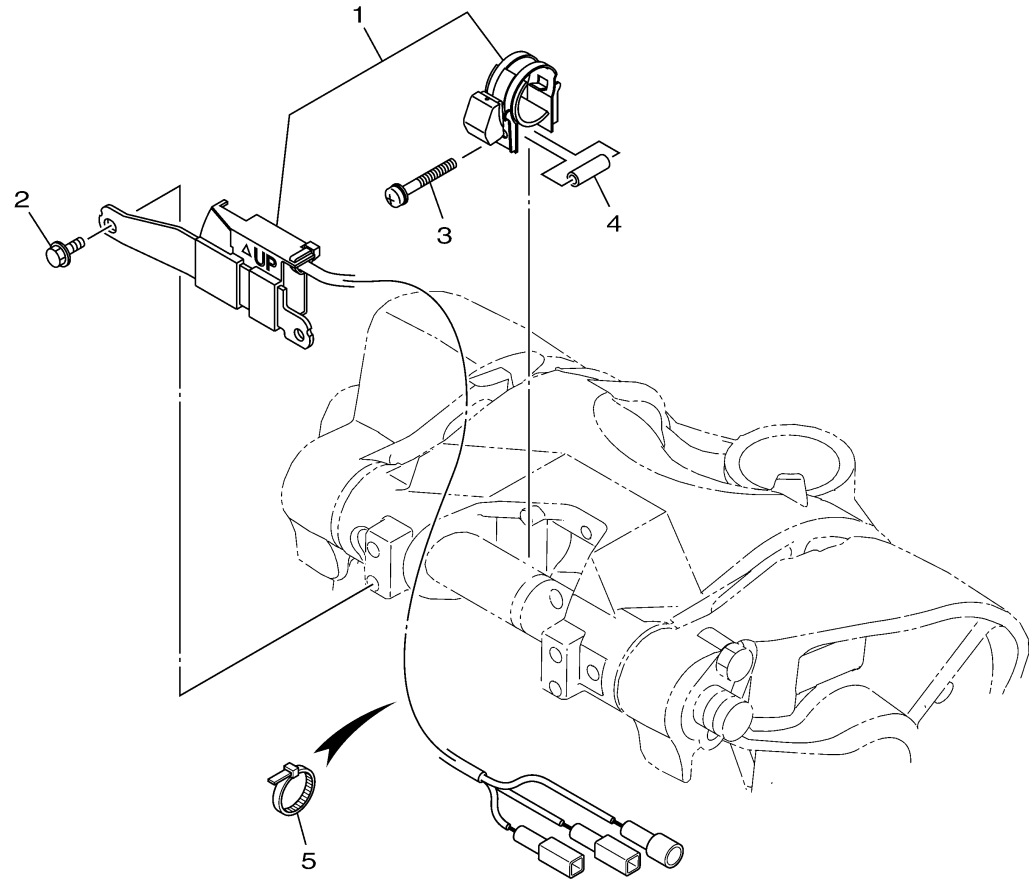

OPTIONAL PARTS 6

Ref No.	Part Number	Description	Qty	Remarks
1	63P-825E0-02-00	TILT LIMIT SWITCH ASSY	1	
2	97E95-06516-00	BOLT, HEXAGON W/W DEEP RECESS	2	
3	90159-05059-00	SCREW, WITH WASHER	1	
4	90387-05004-00	COLLAR	1	
5	90465-11M10-00	.CLAMP	5	

6EK3100-Q390