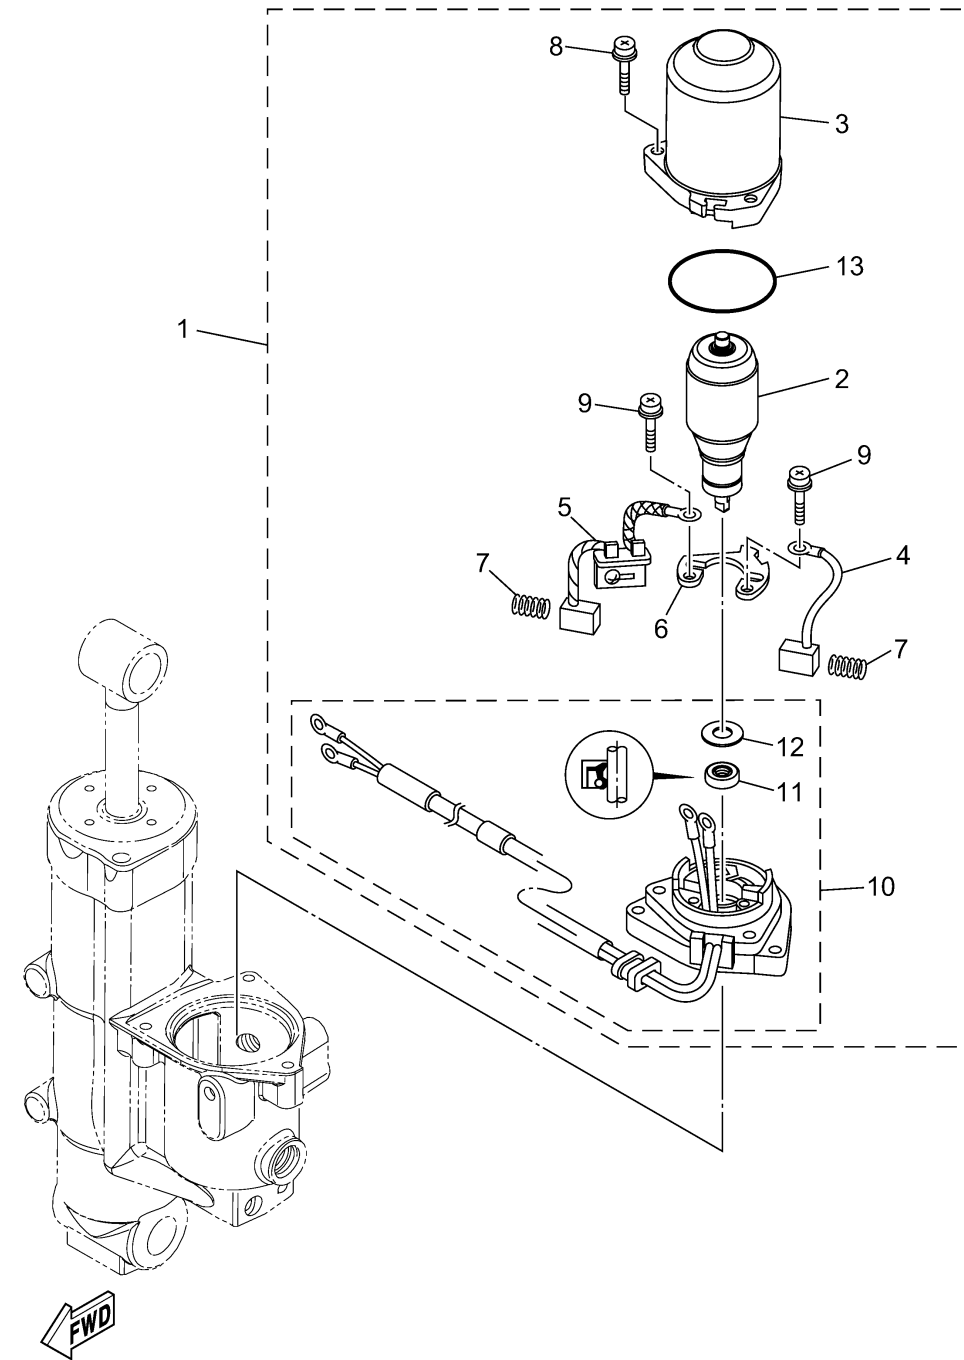

POWER TRIM TILT ASSY 2

6FP9100-Z260

Ref No.	Part Number	Description	Qty	Remarks
1	6EK-43880-14-00	MOTOR ASSY	1	
2	6LH-43805-00-00	. .ARMATURE ASSY	1	
3	6EK-43804-11-00	. .STATOR ASSY	1	
4	6EK-43892-00-00	. .BRUSH 2	1	
5	6EK-82181-00-00	. .CIRCUIT BREAKER COMP.	1	
6	6EK-4380F-00-00	. .PLATE, BRUSH HOLDER	1	
7	62X-4386K-00-00	. .SPRING, BRUSH	2	
8	63P-43879-10-00	. .SCREW, WITH WASHER	3	
9	97602-04316-00	. .SCREW, PAN HEAD WITH WASHER	2	
10	6EK-43881-14-00	. .FRAME, END	1	
11	6LH-43882-00-00	. . .OIL SEAL	1	
12	6LH-4387G-00-00	. . .WASHER	1	
13	6EK-43862-01-00	. .O-RING	1	