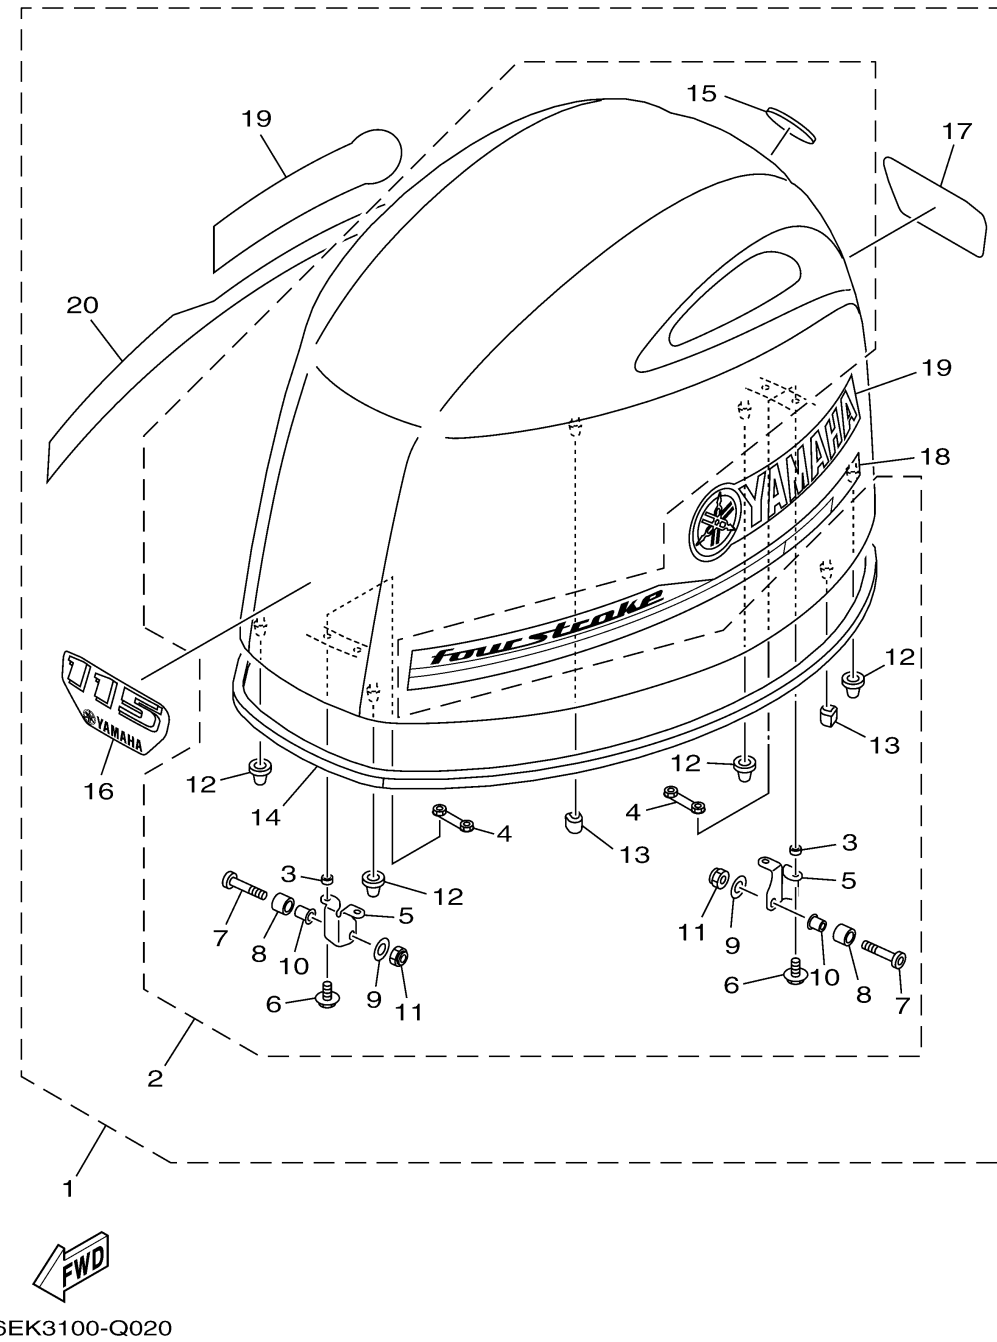

# TOP COWLING

Ref No.	Part Number	Description	Qty	Remarks
1	6EK-42610-02-00	TOP COWLING ASSY	1	
1	6EK-42610-31-CE	TOP COWLING ASSY	0	WHITE
1	6EK-42610-12-00	TOP COWLING ASSY	0	FOR JET-DRIVE
2	6EK-4261A-02-00	..TOP COWLING W/O GRAPHICS	1	
2	6EK-4261A-02-CE	..TOP COWLING W/O GRAPHICS	0	WHITE
3	90387-07046-00	...COLLAR	4	
4	6EK-42646-00-00	...PLATE, CLAMP	2	
5	6EK-42647-00-00	...HOLDER, CLAMP BAND	2	
6	90105-06039-00	.. BOLT, FLANGE	4	
7	90111-08078-00	...BOLT, HEXAGON SOCKET BUTTON	2	
8	90387-10094-00	...COLLAR	2	
9	92990-08600-00	...WASHER, PLATE	2	
10	90387-08M45-00	...COLLAR	2	
11	95780-08300-00	...NUT, FLANGE	2	
12	68F-42663-01-00	...DAMPER 2	4	
13	6EK-42662-01-00	...DAMPER	2	
14	6EK-42615-01-00	...SEAL	1	
15	6DA-42697-00-00	.. TUNING FORK MARK	1	
16	6EK-42677-00-00	..GRAPHIC, FRONT	0	FOR WHITE COWLING
16	68V-42677-30-00	..GRAPHIC, FRONT	1	