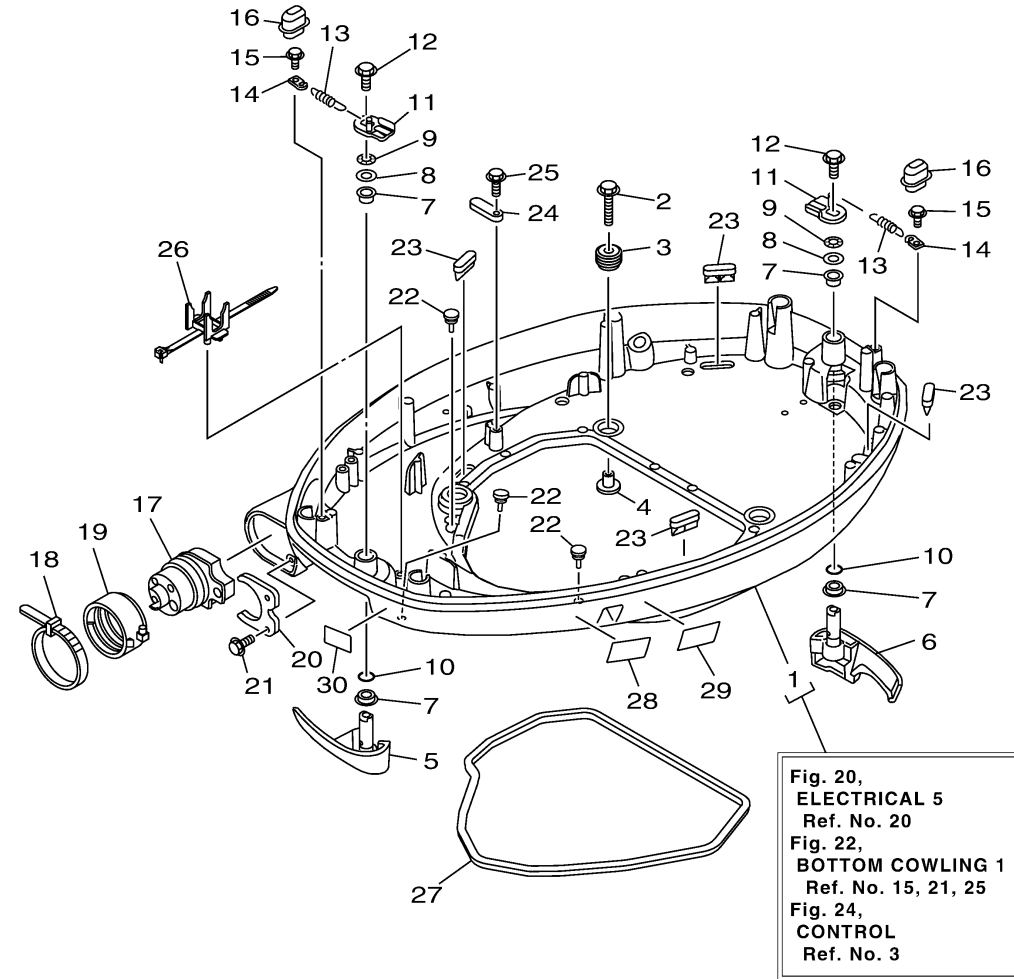

BOTTOM COWLING 1

Ref No.	Part Number	Description	Qty	Remarks
1	6EK-42710-01-00	BOTTOM COWLING ASSY	1	
2	90119-08187-00	BOLT, WITH WASHER	4	
3	90480-22M15-00	GROMMET	4	
4	90387-08M37-00	COLLAR	4	
5	6EK-42815-01-8D	LEVER, CLAMP 1	1	
6	6EK-42816-01-8D	LEVER, CLAMP 2	1	
7	90386-15M73-00	BUSH	4	
8	90201-156J2-00	WASHER, PLATE	2	
9	90206-15M18-00	WASHER, WAVE	2	
10	93210-13M63-00	.O-RING	2	
11	6CB-42818-00-00	LEVER, CLAMP 4	2	
12	95D95-08012-00	BOLT, FLANGE DEEP RECESS	2	
13	90506-22001-00	SPRING, TENSION	2	
14	66T-43144-00-00	HOOK, SPRING	2	
15	90109-06M86-00	BOLT	2	
16	6EK-42728-01-00	CAP	2	
17	6EK-42725-10-00	GROMMET	1	
18	90464-20258-00	CLAMP	1	AP
19	68F-42753-00-00	FASTNER	1	AP
20	6CB-42761-00-00	STOPPER	1	

CONTINUED ON NEXT FRAME >

6KM1100-U220

BOTTOM COWLING 1

Ref No.	Part Number	Description	Qty	Remarks
21	90109-06316-00	BOLT	2	
22	6H4-42748-01-00	GROMMET	3	
23	67F-42717-00-00	RUBBER, SEAL 2	4	
24	6E5-82588-00-00	PLATE	1	
25	90109-06M81-00	BOLT	1	
26	688-82594-00-00	CLAMP	1	
27	6EK-42716-01-00	RUBBER SEAL 1	1	
28	6EE-42794-41-00	LABEL, WARNING (GENERAL)	1	
29	6EE-42794-51-00	LABEL, WARNING (GENERAL)	1	
30	6AH-81996-01-00	MARK	1	

 6KM1100-U220