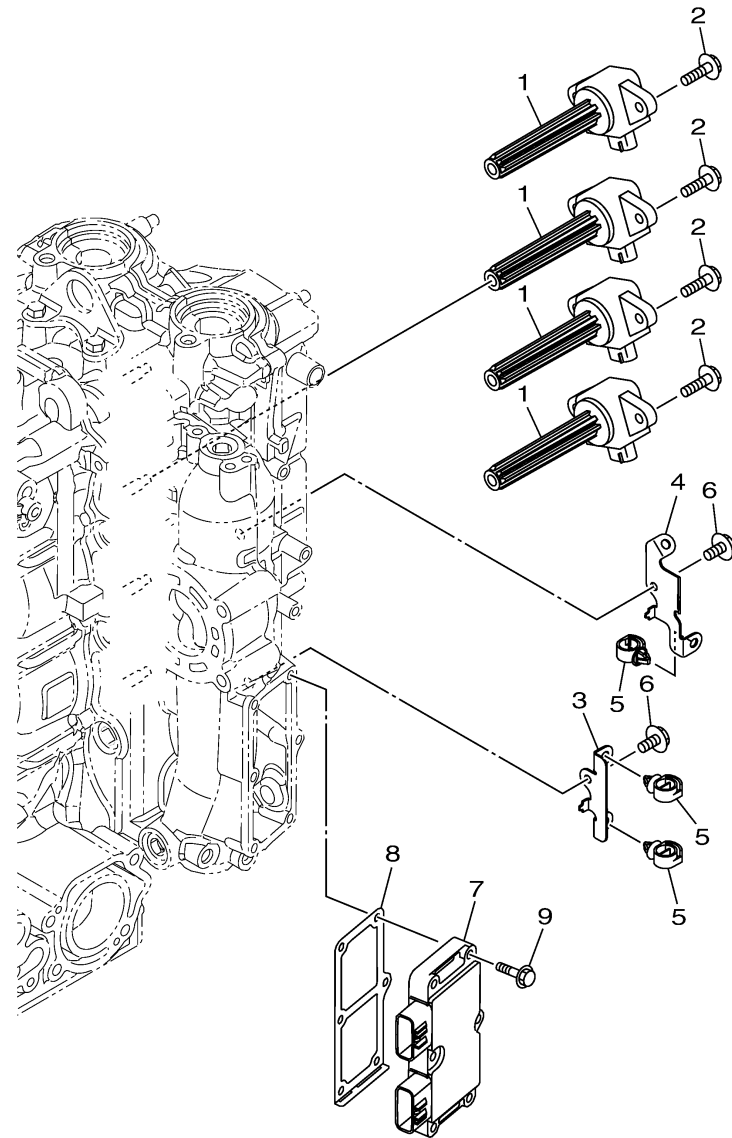

ELECTRICAL 4

Ref No.	Part Number	Description	Qty	Remarks
1	6P2-82310-03-00	IGNITION COIL ASSY	4	
2	95D95-06020-00	BOLT, FLANGE DEEP RECESS	8	
3	6EM-82388-00-00	PLATE	1	
4	6EM-82389-00-00	PLATE 2	1	
5	90464-13249-00	CLAMP	3	
6	95D95-06012-00	BOLT, FLANGE DEEP RECESS	2	
7	6EK-81960-10-00	RECTIFIER & REGULATOR ASSY	1	
8	6EK-81975-01-00	PLATE, RECTIFIER FITTING	1	
9	97E95-06530-00	BOLT, HEXAGON W/W DEEP RECESS	6	

FWD
6FN3100-R190