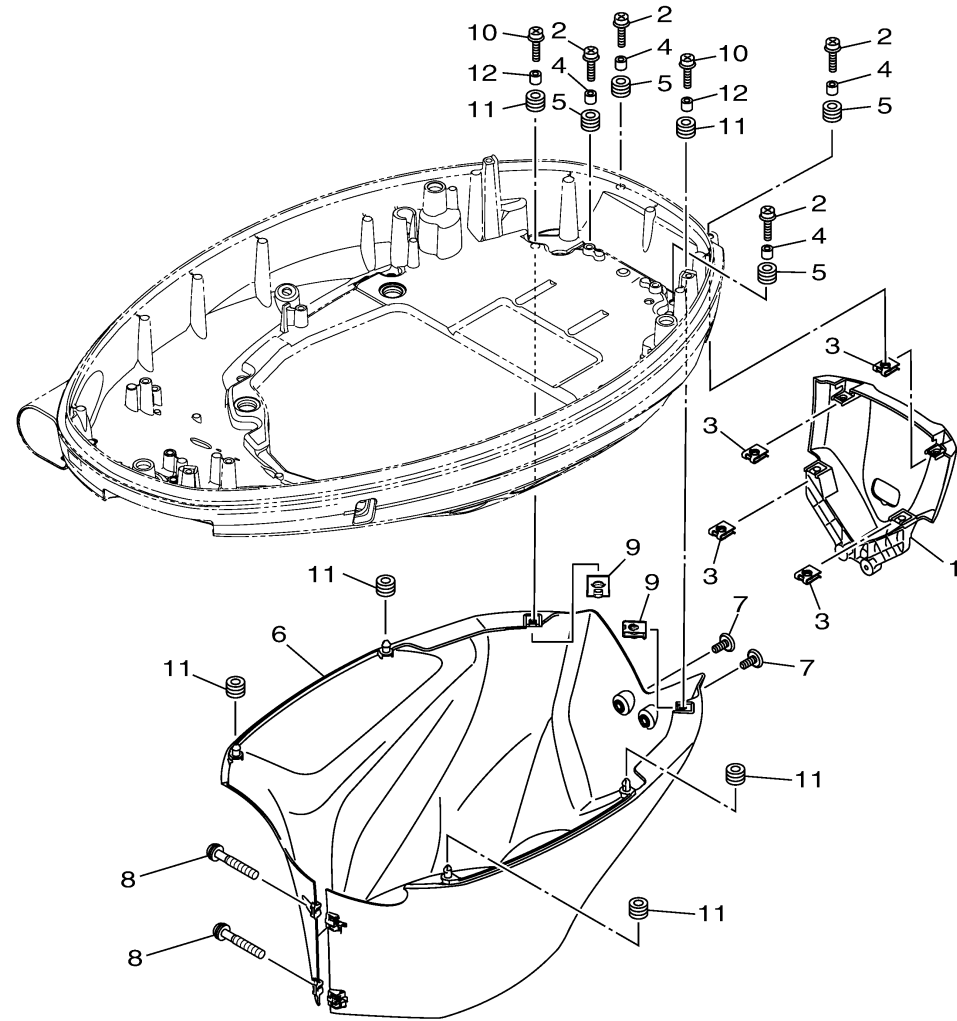

## BOTTOM COWLING 2

Ref No.	Part Number	Description	Qty	Remarks
1	6LH-42723-00-8D	COVER, BOTTOM	1	GRAY
1	6LH-42723-00-CE	COVER, BOTTOM	0	WHITE
2	90159-06053-00	SCREW, WITH WASHER	4	
3	90183-061A8-00	NUT, SPRING	4	
4	90387-06M43-00	COLLAR	4	
5	90480-13M24-00	GROMMET	4	
6	6LH-42740-10-8D	APRON COMPLETE 1	1	GRAY
6	6LH-42740-10-CE	APRON COMPLETE 1	0	WHITE
7	90111-06144-00	BOLT, HEXAGON SOCKET BUTTON	2	
8	90159-06M28-00	SCREW, WITH WASHER	2	
9	90183-061A8-00	NUT, SPRING	2	
10	90159-06053-00	SCREW, WITH WASHER	2	
11	90480-13M24-00	GROMMET	6	
12	90387-06M43-00	COLLAR	2	

6MA1100-X210