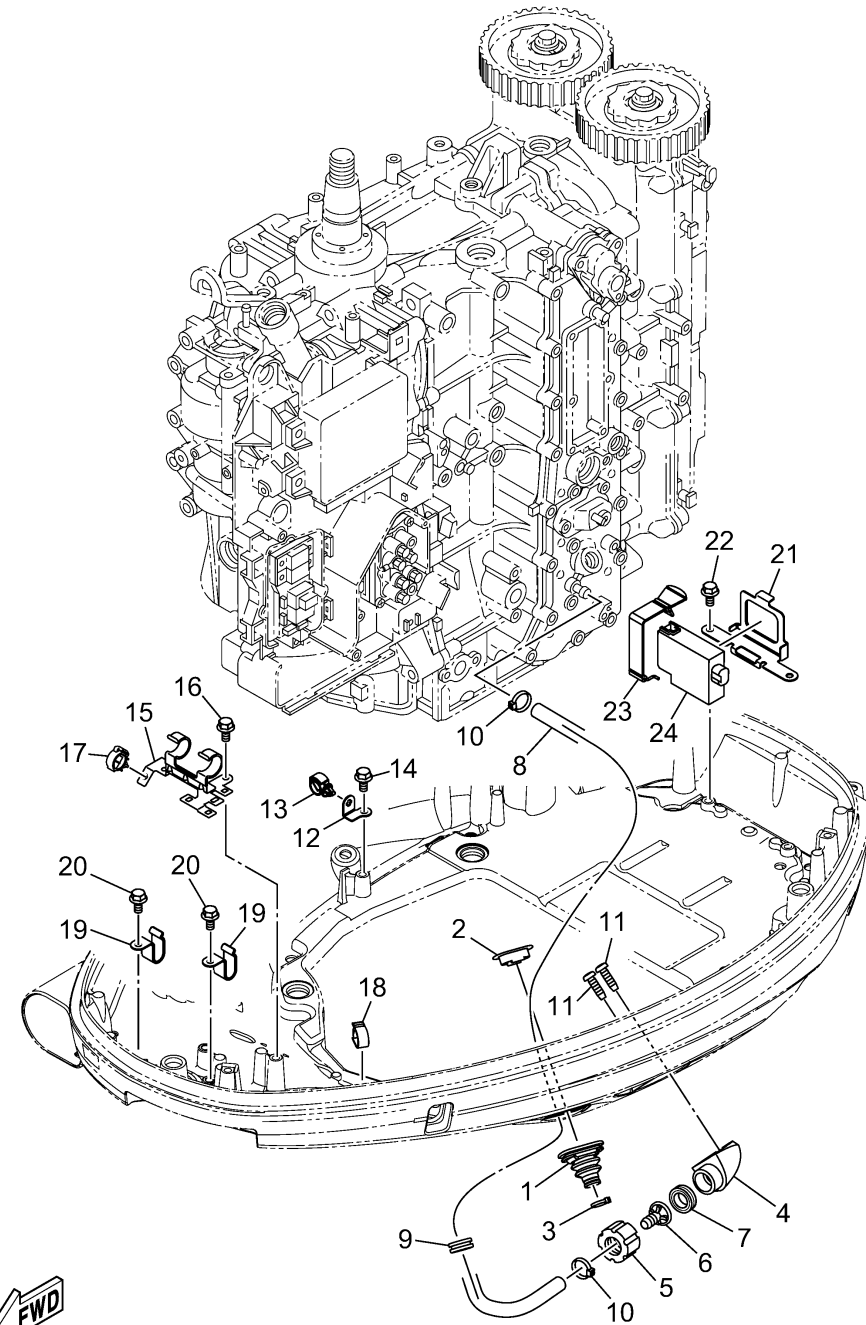

BOTTOM COWLING 3

Ref No.	Part Number	Description	Qty	Remarks
1	6BG-42724-01-00	GROMMET	1	
2	6BG-42384-00-00	SEAL, CAP	1	
3	90465-11M10-00	CLAMP	1	
4	6AW-12572-00-00	ADAPTER	1	
5	6R3-12581-10-00	JOINT, HOSE 1	1	
6	6R3-12582-00-00	JOINT, HOSE 2	1	
7	6R3-12583-10-00	GASKET, HOSE JOINT	1	
8	6MA-42541-00-00	PIPE 1	1	
9	90480-16009-00	GROMMET	1	
10	90465-11M10-00	CLAMP	2	
11	97780-60520-00	SCREW, TAPPING	2	
12	6BG-42743-00-00	BRACKET	1	
13	90464-13249-00	CLAMP	1	
14	90109-06316-00	BOLT	1	
15	63P-8366G-00-00	BRACKET 3	1	
16	90109-06316-00	BOLT	2	
17	90464-18246-00	CLAMP	1	
18	90464-18004-00	CLAMP	1	
19	90462-12013-00	CLAMP	2	
20	90109-06316-00	BOLT	2	

CONTINUED ON NEXT FRAME >

 6MA4100-1220

BOTTOM COWLING 3

Ref No.	Part Number	Description	Qty	Remarks
21	6LW-42766-00-00	BRACKET 2	1	
22	90109-06316-00	BOLT	2	
23	6GR-82131-01-00	BAND, BATTERY	1	
24	6LW-85335-00-00	ADAPTER, INTERFACE	1	

FWD
6MA4100-1220