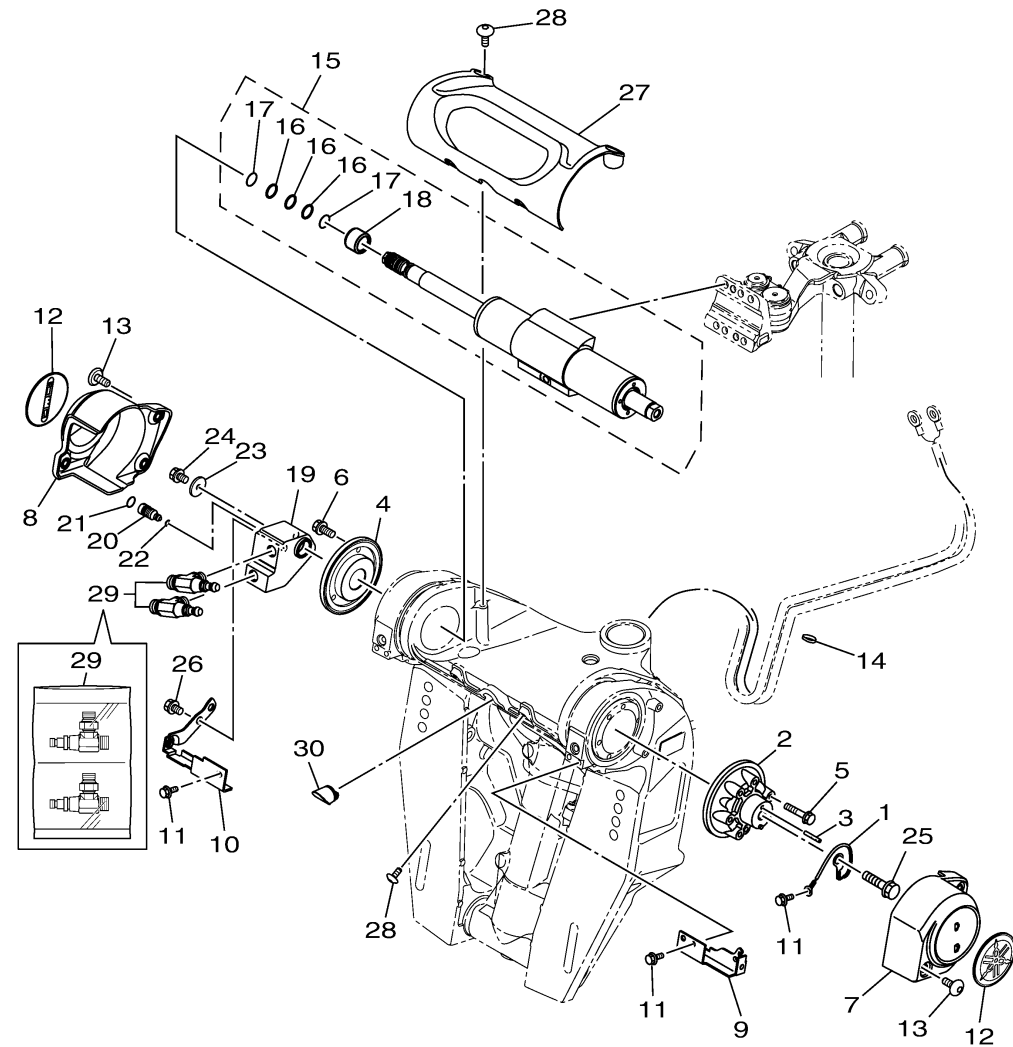

# BRACKET 3

Ref No.	Part Number	Description	Qty	Remarks
1	6LH-82147-00-00	WIRE, LEAD 5	1	
2	6LH-43341-00-00	COVER, SWIVEL SIDE 1	1	
3	91690-40025-00	PIN, SPRING	1	
4	6LH-43342-00-00	COVER, SWIVEL SIDE 2	1	
5	90119-06323-00	BOLT, WITH WASHER	6	
6	97E75-06520-00	BOLT, HEXAGON W/W DEEP RECESS	3	
7	6LP-43381-00-8D	COVER, 2	1	GRAY
7	6LP-43381-00-CE	COVER, 2	0	WHITE
8	6LP-43382-00-CE	COVER, 3	0	WHITE
8	6LP-43382-00-8D	COVER, 3	1	GRAY
9	6LP-44526-00-00	PLATE	1	
10	6LP-44536-00-00	PLATE 2	1	
11	97E95-06512-00	BOLT, HEXAGON W/W DEEP RECESS	3	
12	6DA-42697-00-00	TUNING FORK MARK	2	
13	90111-06144-00	BOLT, HEXAGON SOCKET BUTTON	6	
14	90465-11M10-00	CLAMP	1	
15	6LP-61501-00-00	STEERING CYLINDER ASSY	1	
16	93210-15414-00	. .O-RING	3	
17	6LH-2312B-00-00	. .RING, BACK UP	2	
18	6LH-22253-00-00	. .COLLAR, DISTANCE	1	

# BRACKET 3

Ref No.	Part Number	Description	Qty	Remarks
19	6LP-22954-00-00	ADAPTER	1	
20	6LH-22447-00-00	NEEDLE, VALVE	1	
21	93210-10107-00	O-RING	1	
22	93210-03494-00	O-RING	1	
23	6LH-43627-00-00	STOPPER	1	
24	97D95-06008-00	BOLT, HEXAGON DEEP RECESS	1	
25	90119-10058-00	BOLT, WITH WASHER	1	
26	97E95-06512-00	BOLT, HEXAGON W/W DEEP RECESS	2	
27	6LH-43318-00-8D	COVER	1	GRAY
27	6LH-43318-00-CE	COVER	0	WHITE
28	90111-06144-00	BOLT, HEXAGON SOCKET BUTTON	4	
29	6LW-61385-00-00	FITTING, HOSE	1	
30	6LH-43885-00-00	GROMMET	1	