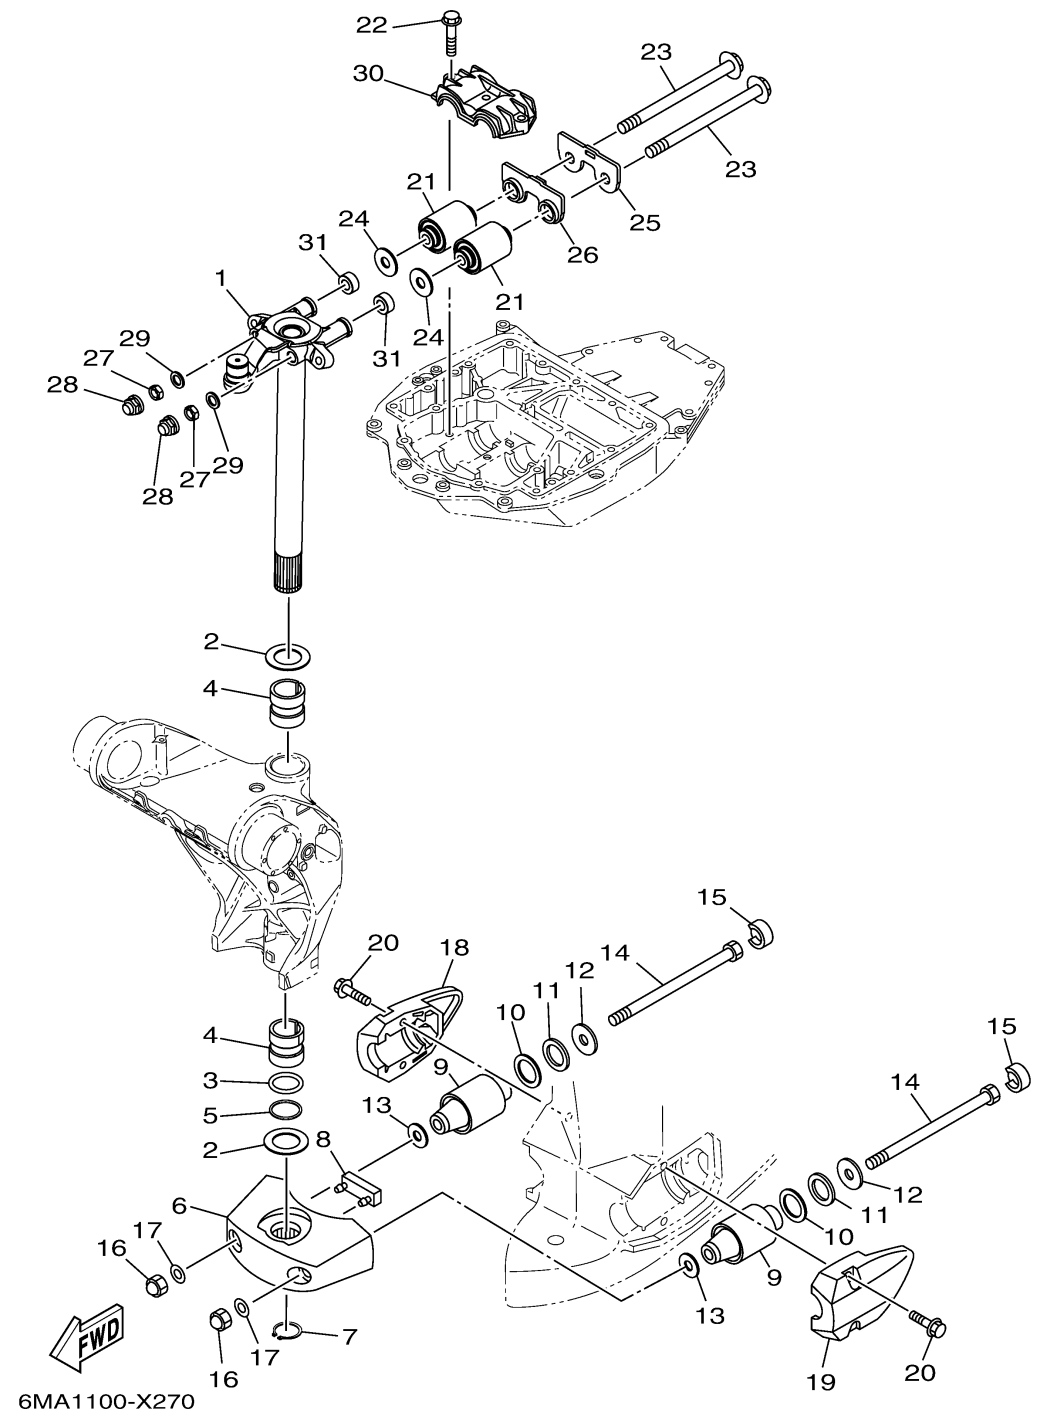

BRACKET 4

Ref No.	Part Number	Description	Qty	Remarks
1	6LP-42510-00-8D	STEERING BRACKET ASSY	1	GRAY
1	6LP-42510-00-CE	STEERING BRACKET ASSY	0	WHITE
2	90201-38M60-00	WASHER, PLATE	2	
3	93210-37MH7-00	O-RING	1	
4	90386-38M32-00	BUSH	2	
5	90202-40M47-00	WASHER, PLATE	1	
6	68V-44551-00-8D	HOUSING, LOWER MOUNT RUBBER 1	1	GRAY
6	68V-44551-00-CE	HOUSING, LOWER MOUNT RUBBER 1	0	WHITE
7	93410-36102-00	CIRCLIP	1	
8	61A-44575-01-00	DAMPER, LOWER MOUNT RUBBER	1	
9	60V-44555-00-00	MOUNT DAMPER, LOWER SIDE	2	
10	90201-35008-00	WASHER, PLATE	2	
11	90202-32M19-00	WASHER, PLATE	2	
12	90201-16M55-00	WASHER, PLATE	2	
13	90201-15M58-00	WASHER, PLATE	2	
14	90101-14005-00	BOLT	2	
15	69J-44533-00-00	DAMPER, UPPER MOUNT RUBBER	2	
16	90176-14002-00	NUT, CAP	2	
17	92995-14600-00	WASHER	2	
18	63P-44553-00-8D	COVER, LOWER MOUNT	1	GRAY

CONTINUED ON NEXT FRAME >

BRACKET 4

Ref No.	Part Number	Description	Qty	Remarks
18	63P-44553-00-CE	COVER, LOWER MOUNT	0	WHITE
19	63P-44556-00-CE	COVER, LOWER MOUNT 2	0	WHITE
19	63P-44556-00-8D	COVER, LOWER MOUNT 2	1	GRAY
20	90119-10058-00	BOLT, WITH WASHER	4	
21	6DA-44514-00-00	MOUNT DAMPER, UPPER SIDE	2	
22	90119-10024-00	BOLT, WITH WASHER	3	
23	90105-14012-00	BOLT, FLANGE	2	
24	90201-16M01-00	WASHER, PLATE	2	
25	6DA-44526-00-00	PLATE	1	
26	6DA-44532-00-00	STOPPER, UPPER MOUNT	1	
27	90185-14M00-00	NUT, SELF-LOCKING	2	
28	6DA-44194-00-00	CAP	2	
29	92995-14600-00	WASHER	2	
30	63P-44511-00-00	COVER, UPPER MOUNT	1	
31	90387-14004-00	COLLAR	2	