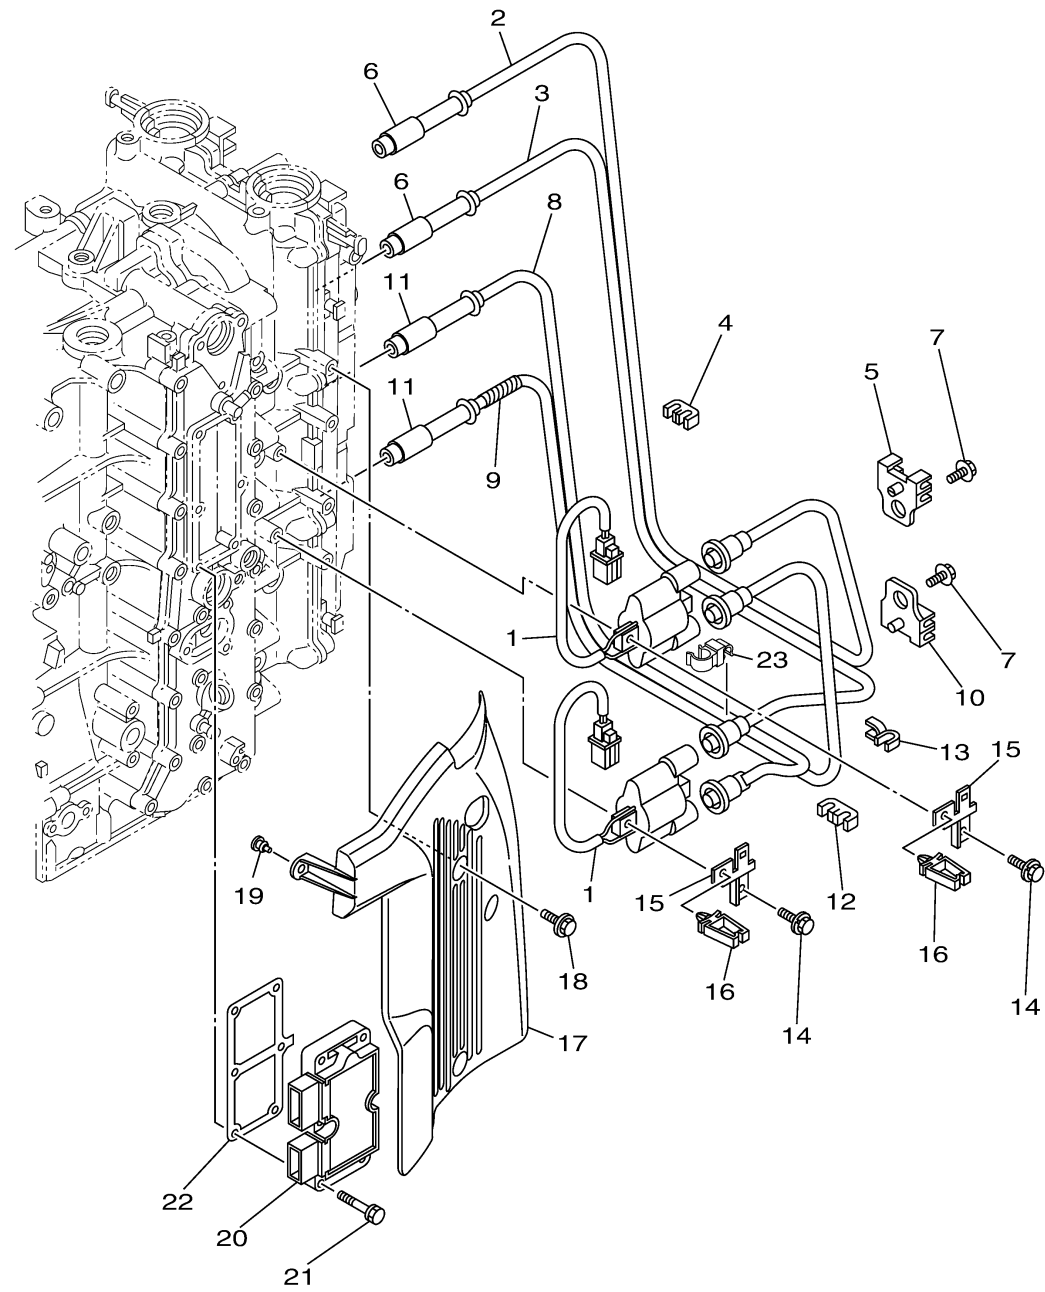

ELECTRICAL 1

Ref No.	Part Number	Description	Qty	Remarks
1	63P-82310-01-00	IGNITION COIL ASSY	2	
2	6MA-82341-00-00	CORD, HIGH TENSION 1	1	
3	6MA-82342-00-00	CORD, HIGH TENSION 2	1	
4	67F-82361-00-00	CLAMP, CORD	1	
5	67F-82362-00-00	CLAMP, CORD 2	1	
6	6MA-82370-00-00	PLUG CAP ASSY	2	
7	90119-06275-00	BOLT, WITH WASHER	2	
8	6MA-82343-00-00	CORD, HIGH TENSION 3	1	
9	6MA-82344-00-00	CORD, HIGH TENSION 4	1	
10	67F-82362-00-00	CLAMP, CORD 2	1	
11	6MA-82370-00-00	PLUG CAP ASSY	2	
12	67F-82361-00-00	CLAMP, CORD	1	
13	90464-07M41-00	CLAMP	1	
14	97E95-06625-00	BOLT, HEXAGON W/W DEEP RECESS	4	
15	63P-82388-00-00	PLATE	2	
16	90464-05141-00	CLAMP	2	
17	63P-82314-01-00	COVER, IGNITION COIL	1	
18	95D95-06020-00	BOLT, FLANGE DEEP RECESS	2	
19	90480-06M19-00	GROMMET	1	
20	63P-81960-02-00	RECTIFIER & REGULATOR ASSY	1	

CONTINUED ON NEXT FRAME >

6MA1100-X160

ELECTRICAL 1

Ref No.	Part Number	Description	Qty	Remarks
21	90119-06MA4-00	BOLT, WITH WASHER	6	
22	63P-81975-00-00	PLATE, RECTIFIER FITTING	1	
23	90464-12017-00	CLAMP	1	

6MA1100-X160