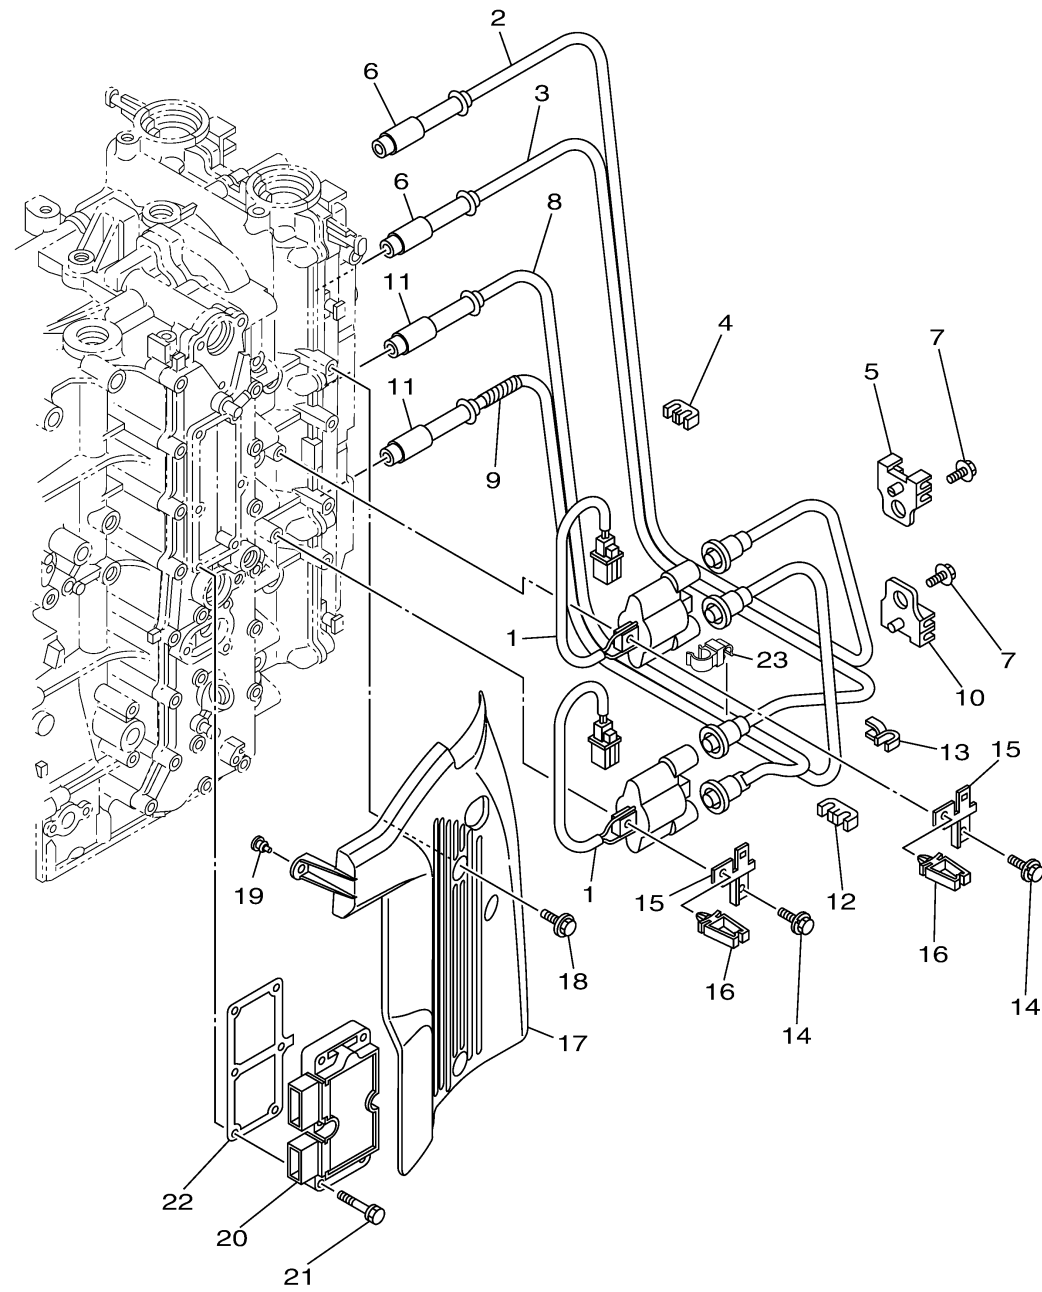

ELECTRICAL 1

Ref No.	Part Number	Description	Qty	Remarks
1	63P-82310-01-00	IGNITION COIL ASSY	2	
2	6MA-82341-00-00	CORD, HIGH TENSION 1	1	
3	6MA-82342-00-00	CORD, HIGH TENSION 2	1	
4	67F-82361-00-00	CLAMP, CORD	1	
5	67F-82362-00-00	CLAMP, CORD 2	1	
6	6MA-82370-00-00	PLUG CAP ASSY	2	
7	90119-06275-00	BOLT, WITH WASHER	2	
8	6MA-82343-00-00	CORD, HIGH TENSION 3	1	
9	6MA-82344-00-00	CORD, HIGH TENSION 4	1	
10	67F-82362-00-00	CLAMP, CORD 2	1	
11	6MA-82370-00-00	PLUG CAP ASSY	2	
12	67F-82361-00-00	CLAMP, CORD	1	
13	90464-07M41-00	CLAMP	1	
14	97E95-06625-00	BOLT, HEXAGON W/W DEEP RECESS	4	
15	63P-82388-00-00	PLATE	2	
16	90464-05141-00	CLAMP	2	
17	63P-82314-01-00	COVER, IGNITION COIL	1	
18	95D95-06020-00	BOLT, FLANGE DEEP RECESS	2	
19	90480-06M19-00	GROMMET	1	
20	63P-81960-02-00	RECTIFIER & REGULATOR ASSY	1	

CONTINUED ON NEXT FRAME >

6MA1100-X160

ELECTRICAL 1

Ref No.	Part Number	Description	Qty	Remarks
21	90119-06MA4-00	BOLT, WITH WASHER	6	
22	63P-81975-00-00	PLATE, RECTIFIER FITTING	1	
23	90464-12017-00	CLAMP	1	

6MA1100-X160