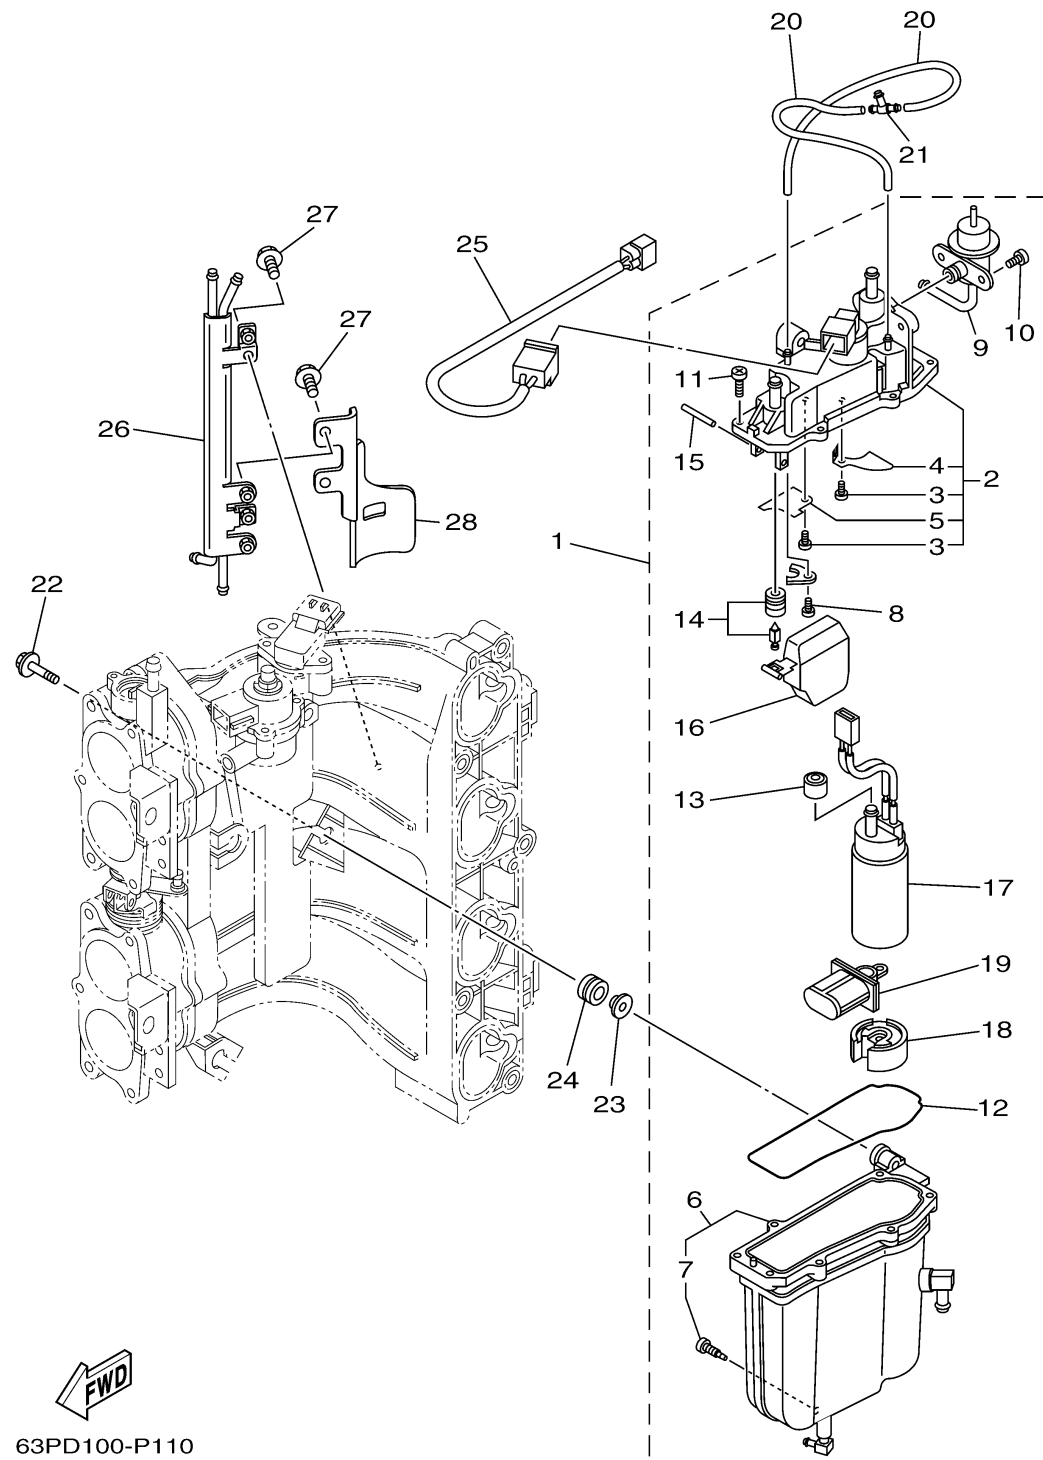

FUEL INJECTION PUMP 1

Ref No.	Part Number	Description	Qty	Remarks
1	63P-14180-22-00	FLOAT CHAMBER ASSY	1	
2	63P-14182-20-00	..COVER, FLOAT CHAMBER	1	
3	4SV-24453-00-00	.. SCREW	2	
4	63P-2411R-00-00	...PLATE 1	1	
5	63P-2411T-00-00	...PLATE 2	1	
6	63P-14181-20-00	..BODY, FLOAT CHAMBER 1	1	
7	63P-14191-00-00	...PLUG, DRAIN	1	
8	4SV-24453-00-00	.. SCREW	1	
9	63P-13906-00-00	..REGULATOR, PRESSURE	1	
10	63P-14565-00-00	..SCREW	1	
11	63P-14567-00-00	..SCREW	7	
12	63P-14984-00-00	..GASKET, FLOAT CHAMBER	1	
13	68V-13781-20-00	..GROMMET & COLLAR SET	1	
14	63P-14546-00-00	..VALVE, NEEDLE	1	
15	68V-14386-00-00	..PIN, FLOAT	1	
16	63P-14985-00-00	..FLOAT	1	
17	63P-13907-05-00	..FUEL PUMP COMP.	1	
18	63P-13784-00-00	..COVER, PUMP	1	
19	63P-13915-00-00	..FILTER	1	
20	63P-14148-00-00	PIPE	2	

CONTINUED ON NEXT FRAME >

63PD100-P110

FUEL INJECTION PUMP 1

Ref No.	Part Number	Description	Qty	Remarks
21	69J-24379-00-00	.PIPE, JOINT 4	1	
22	90119-06299-00	BOLT, WITH WASHER	3	
23	63P-13716-00-00	COLLAR	3	
24	6BM-13593-00-00	DAMPER	3	
25	63P-8259L-01-00	WIRE HARNESS ASSY 1	1	
26	63P-21841-10-00	COOLER	1	
27	63P-13573-00-00	BOLT 1	3	
28	63P-13882-00-00	COVER 2	1	