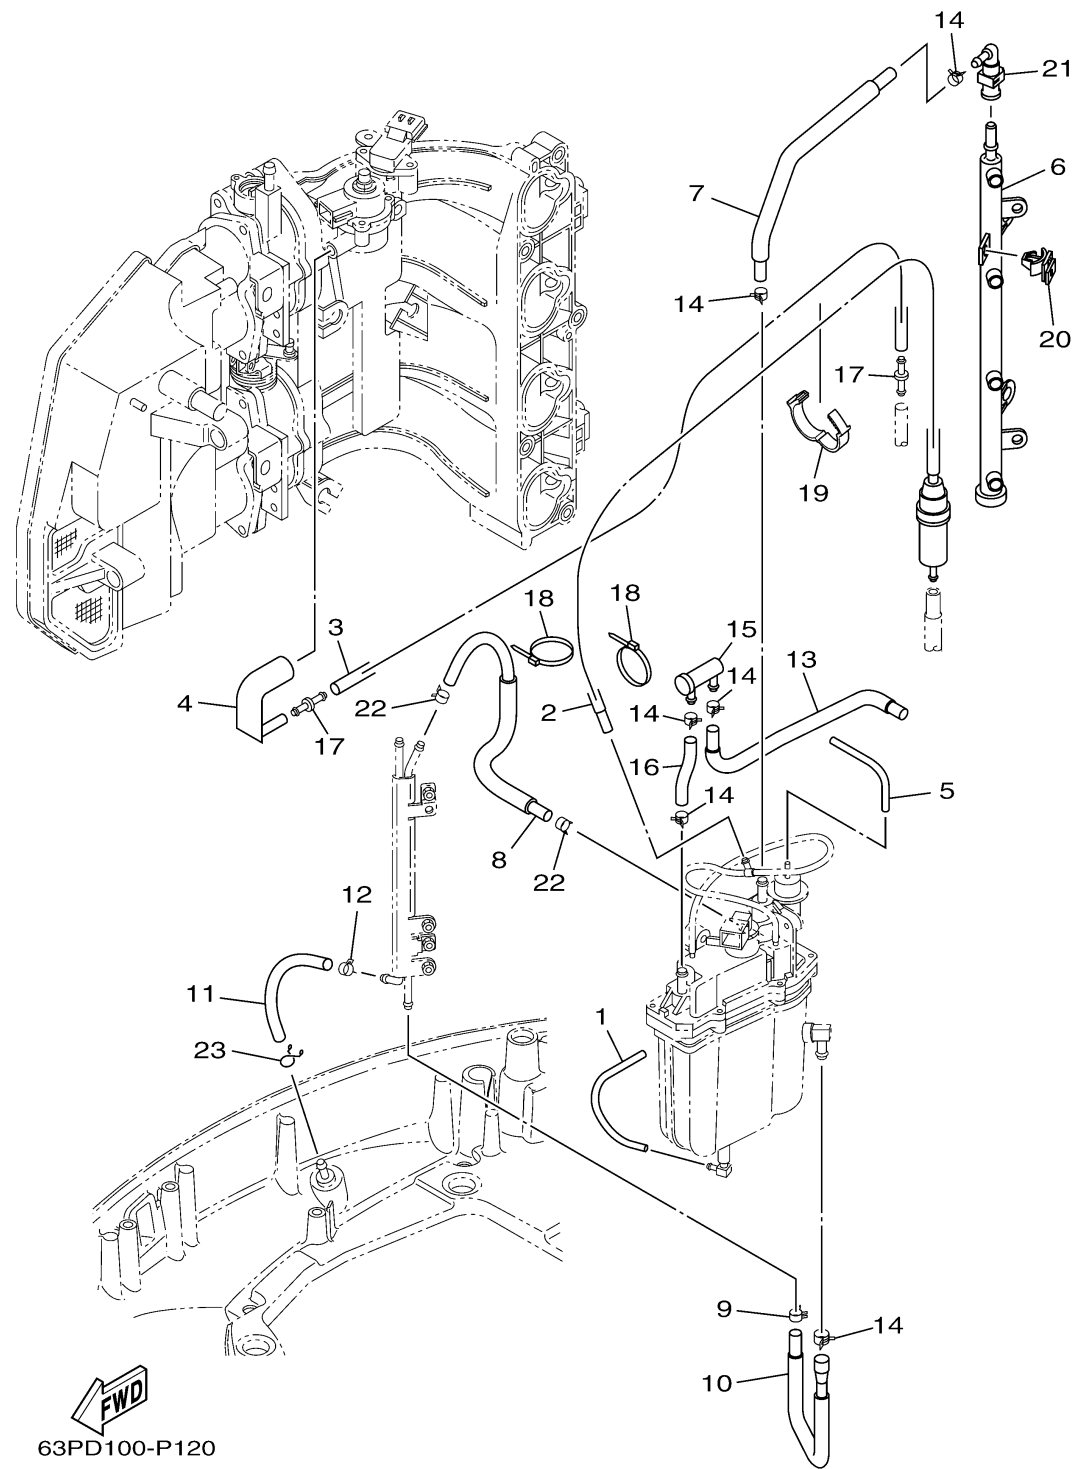

FUEL INJECTION PUMP 2

Ref No.	Part Number	Description	Qty	Remarks
1	63P-14149-00-00	PIPE	1	
2	63P-13971-10-00	PIPE, FUEL 1	1	WITH FILTER
3	63P-13546-00-00	HOSE 2	1	
4	63P-13545-00-00	HOSE 1	1	
5	63P-13532-10-00	HOSE, VACUUM SENSING 3	1	
6	63P-13160-10-00	DELIVERY PIPE ASSY 1	1	
7	63P-13974-40-00	PIPE, FUEL 4	1	
8	63P-13976-50-00	PIPE, FUEL 6	1	
9	68V-2411M-01-00	CLIP	1	
10	63P-24317-40-00	PIPE 7	1	
11	63P-2247B-11-00	HOSE 2	1	
12	68V-24519-01-00	CLIP	1	
13	63P-24325-50-00	PIPE 14	1	
14	68V-13577-01-00	CLIP	6	
15	69J-24501-10-00	FILTER, FUEL	1	
16	63P-13975-50-00	PIPE, FUEL 5	1	
17	6P2-13758-00-00	PIPE, JOINT	2	
18	68V-2481H-00-00	CLAMP	2	
19	90464-26001-00	CLAMP	1	
20	90464-12002-00	.CLAMP	1	

CONTINUED ON NEXT FRAME >

FUEL INJECTION PUMP 2

63PD100-P120

Ref No.	Part Number	Description	Qty	Remarks
21	6AW-24300-01-00	FUEL PIPE JOINT	1	
22	63P-24519-01-00	CLIP	2	
23	90467-09M09-00	CLIP	1	