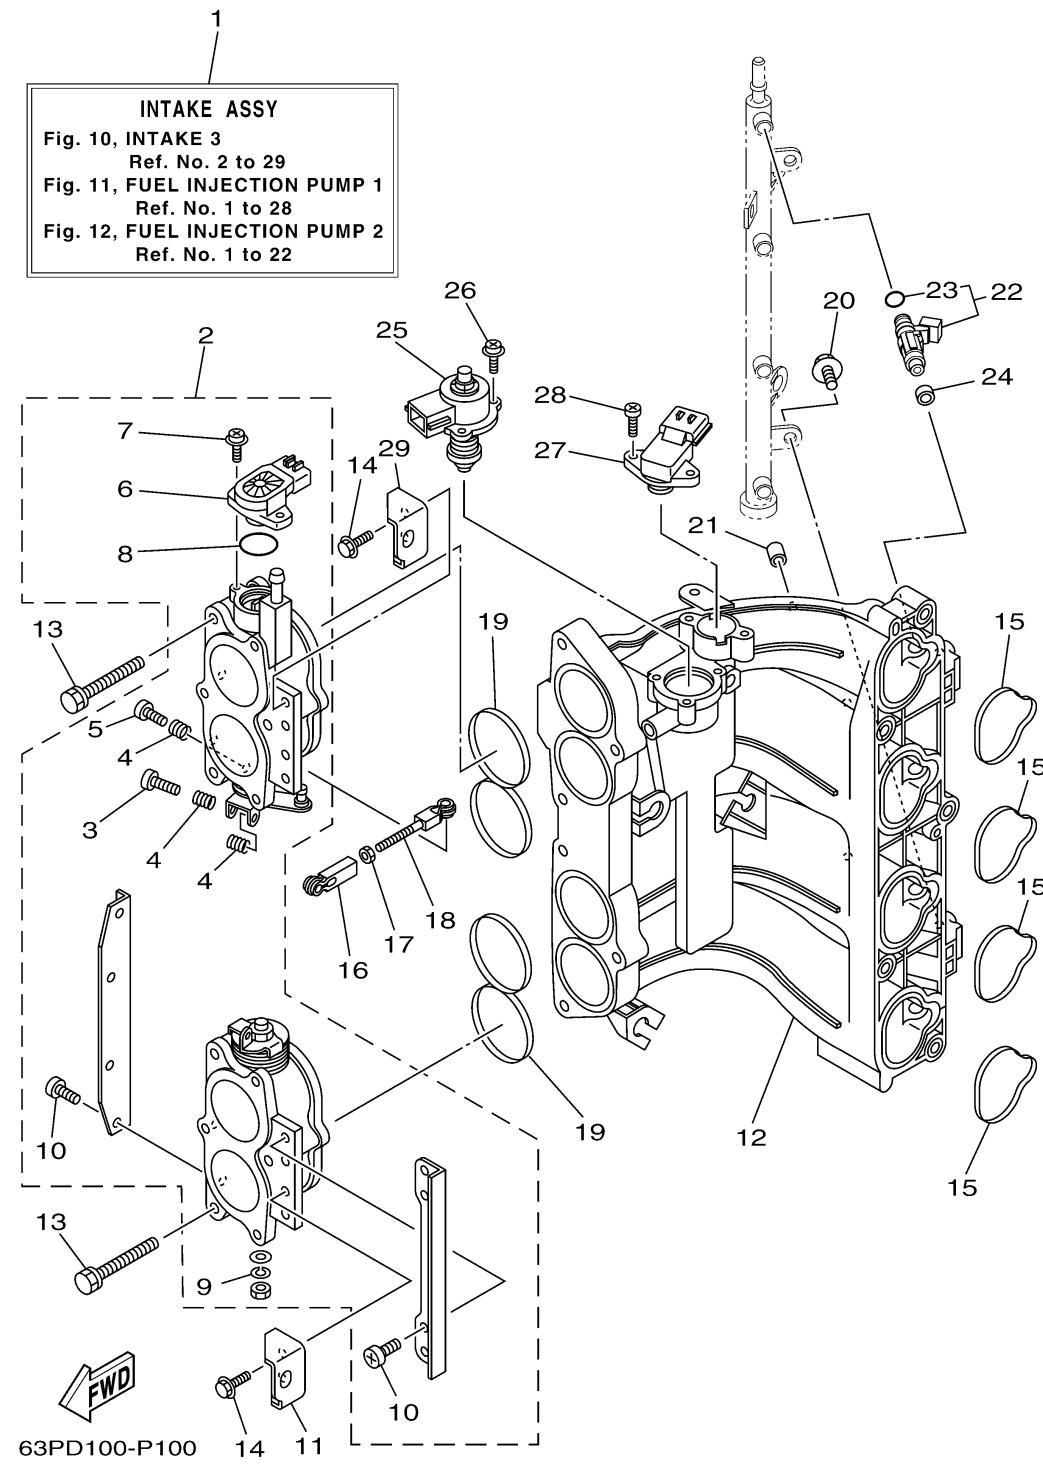

## INTAKE 3

Ref No.	Part Number	Description	Qty	Remarks
1	63P-14200-8A-00	INTAKE ASSY	1	
2	63P-13751-21-00	BODY, THROTTLE 1	1	
3	69J-14321-00-00	..SCREW, THROTTLE	1	
4	68V-14331-00-00	..SPRING, THROTTLE VALVE	3	
5	68V-14323-00-00	..SCREW, AIR ADJUSTING	1	
6	6S1-85885-01-00	..THROTTLE SENSOR ASSY	1	
7	68V-81145-01-00	..SCREW 1	2	
8	68V-8182L-00-00	..O-RING 1	1	
9	68V-14356-00-00	..WASHER, SPRING	1	
10	68V-14565-00-00	..SCREW	8	
11	63P-14291-00-00	BRACKET 1	1	
12	63P-13641-10-00	MANIFOLD, INTAKE 1	1	
13	63P-14496-00-00	BOLT	6	
14	97E95-06516-00	BOLT, HEXAGON W/W DEEP RECESS	4	
15	63P-13645-00-00	GASKET, MANIFOLD 1	4	
16	6H4-41237-00-00	JOINT, LINK	1	
17	95380-05700-00	NUT	1	
18	682-41238-01-00	JOINT, LINK	1	
19	63P-13557-00-00	GASKET	2	
20	6P2-14446-00-00	BOLT	2	

# INTAKE 3

Ref No.	Part Number	Description	Qty	Remarks
21	63P-13643-00-00	COVER, MANIFOLD	4	
22	63P-13761-02-00	INJECTOR	4	
23	68V-1416A-00-00	. .O-RING	1	
24	68V-13766-00-00	RUBBER, INJECTOR	4	
25	63P-1312A-02-00	VALVE, CONTROL	1	
26	68V-81146-01-00	SCREW 2	3	
27	63P-82380-00-00	SENSOR, PRESSURE	1	
28	68V-81147-00-00	SCREW 3	2	
29	63P-14292-00-00	BRACKET 2	1	