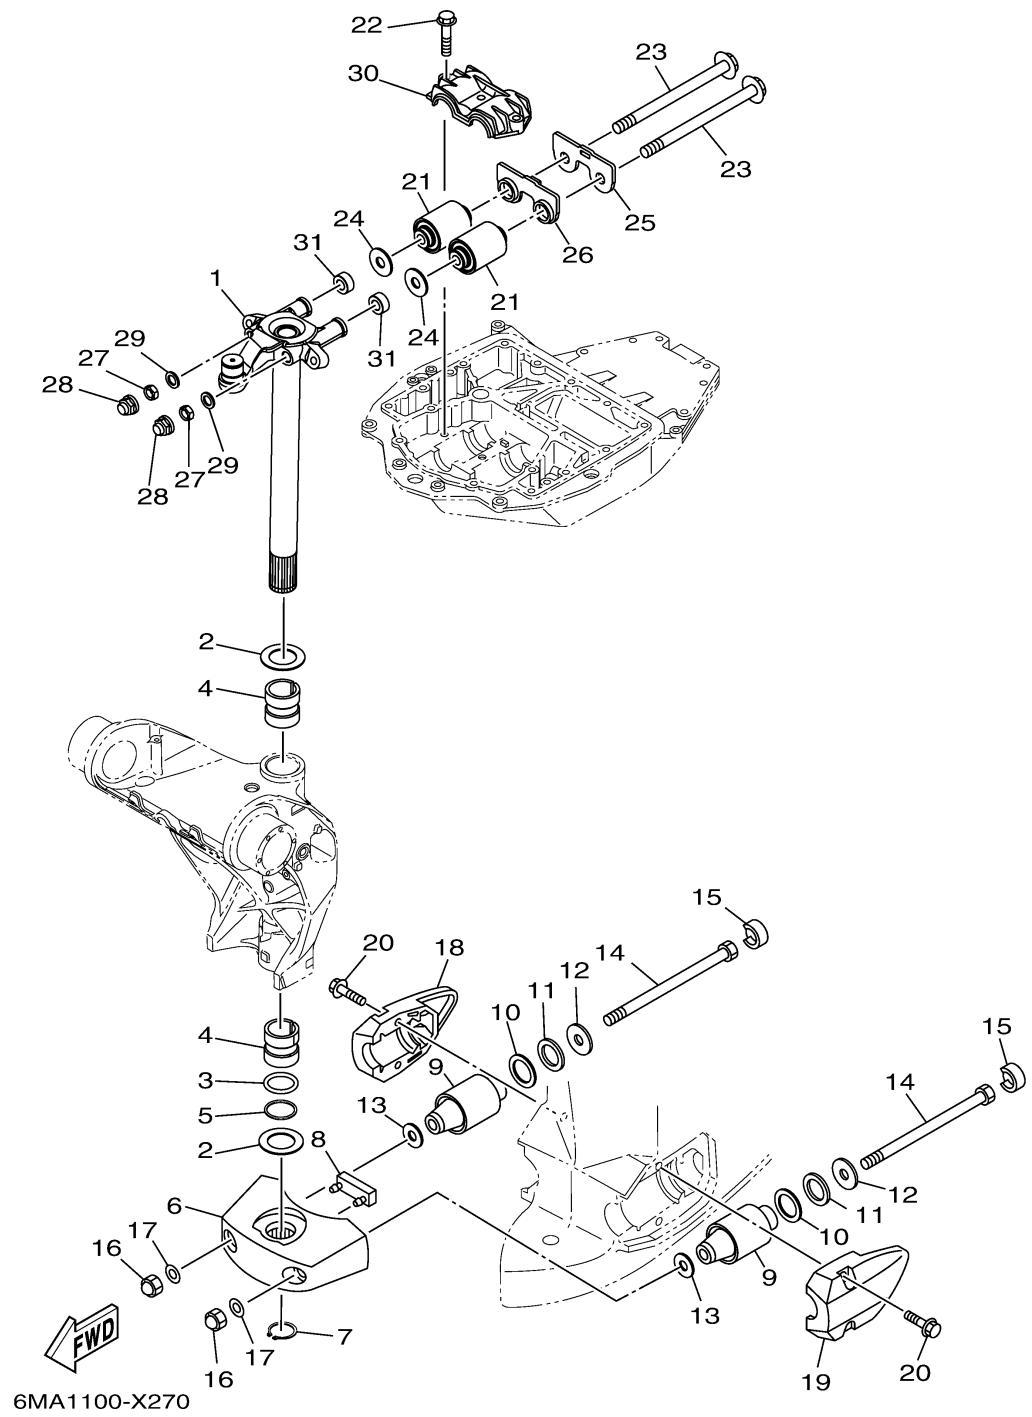

# BRACKET 4

Ref No.	Part Number	Description	Qty	Remarks
1	6LP-42510-00-CJ	STEERING BRACKET ASSY	0	WARM WHITE
1	6LP-42510-00-8D	STEERING BRACKET ASSY	1	GRAY
1	6LP-42510-00-CE	STEERING BRACKET ASSY	0	WHITE
2	90201-38M60-00	WASHER, PLATE	2	
3	93210-37MH7-00	O-RING	1	
4	90386-38M32-00	BUSH	2	
5	90202-40M47-00	WASHER, PLATE	1	
6	68V-44551-00-8D	HOUSING, LOWER MOUNT RUBBER 1	1	GRAY
6	68V-44551-00-CJ	HOUSING, LOWER MOUNT RUBBER 1	0	WARM WHITE
6	68V-44551-00-CE	HOUSING, LOWER MOUNT RUBBER 1	0	WHITE
7	93410-36102-00	CIRCLIP	1	
8	61A-44575-01-00	DAMPER, LOWER MOUNT RUBBER	1	
9	60V-44555-00-00	MOUNT DAMPER, LOWER SIDE	2	L(20.3")
9	63P-44555-00-00	MOUNT DAMPER, LOWER SIDE	0	X(25.2")
10	90201-35008-00	WASHER, PLATE	2	
11	90202-32M19-00	WASHER, PLATE	2	
12	90201-16M55-00	WASHER, PLATE	2	
13	90201-15M58-00	WASHER, PLATE	2	
14	90101-14005-00	BOLT	2	
15	69J-44533-00-00	DAMPER, UPPER MOUNT RUBBER	2	

# BRACKET 4

Ref No.	Part Number	Description	Qty	Remarks
16	90176-14002-00	NUT, CAP	2	
17	92995-14600-00	WASHER	2	
18	63P-44553-00-8D	COVER, LOWER MOUNT	1	GRAY
18	63P-44553-00-CE	COVER, LOWER MOUNT	0	WHITE
18	63P-44553-00-CJ	COVER, LOWER MOUNT	0	WARM WHITE
19	63P-44556-00-CJ	COVER, LOWER MOUNT 2	0	WARM WHITE
19	63P-44556-00-CE	COVER, LOWER MOUNT 2	0	WHITE
19	63P-44556-00-8D	COVER, LOWER MOUNT 2	1	GRAY
20	90119-10058-00	BOLT, WITH WASHER	4	
21	6DA-44514-00-00	MOUNT DAMPER, UPPER SIDE	2	
22	90119-10024-00	BOLT, WITH WASHER	3	
23	90105-14012-00	BOLT, FLANGE	2	
24	90201-16M01-00	WASHER, PLATE	2	
25	6DA-44526-00-00	PLATE	1	
26	6DA-44532-00-00	STOPPER, UPPER MOUNT	1	
27	90185-14M00-00	NUT, SELF-LOCKING	2	
28	6DA-44194-00-00	CAP	2	
29	92995-14600-00	WASHER	2	
30	63P-44511-00-00	COVER, UPPER MOUNT	1	
31	90387-14004-00	COLLAR	2	