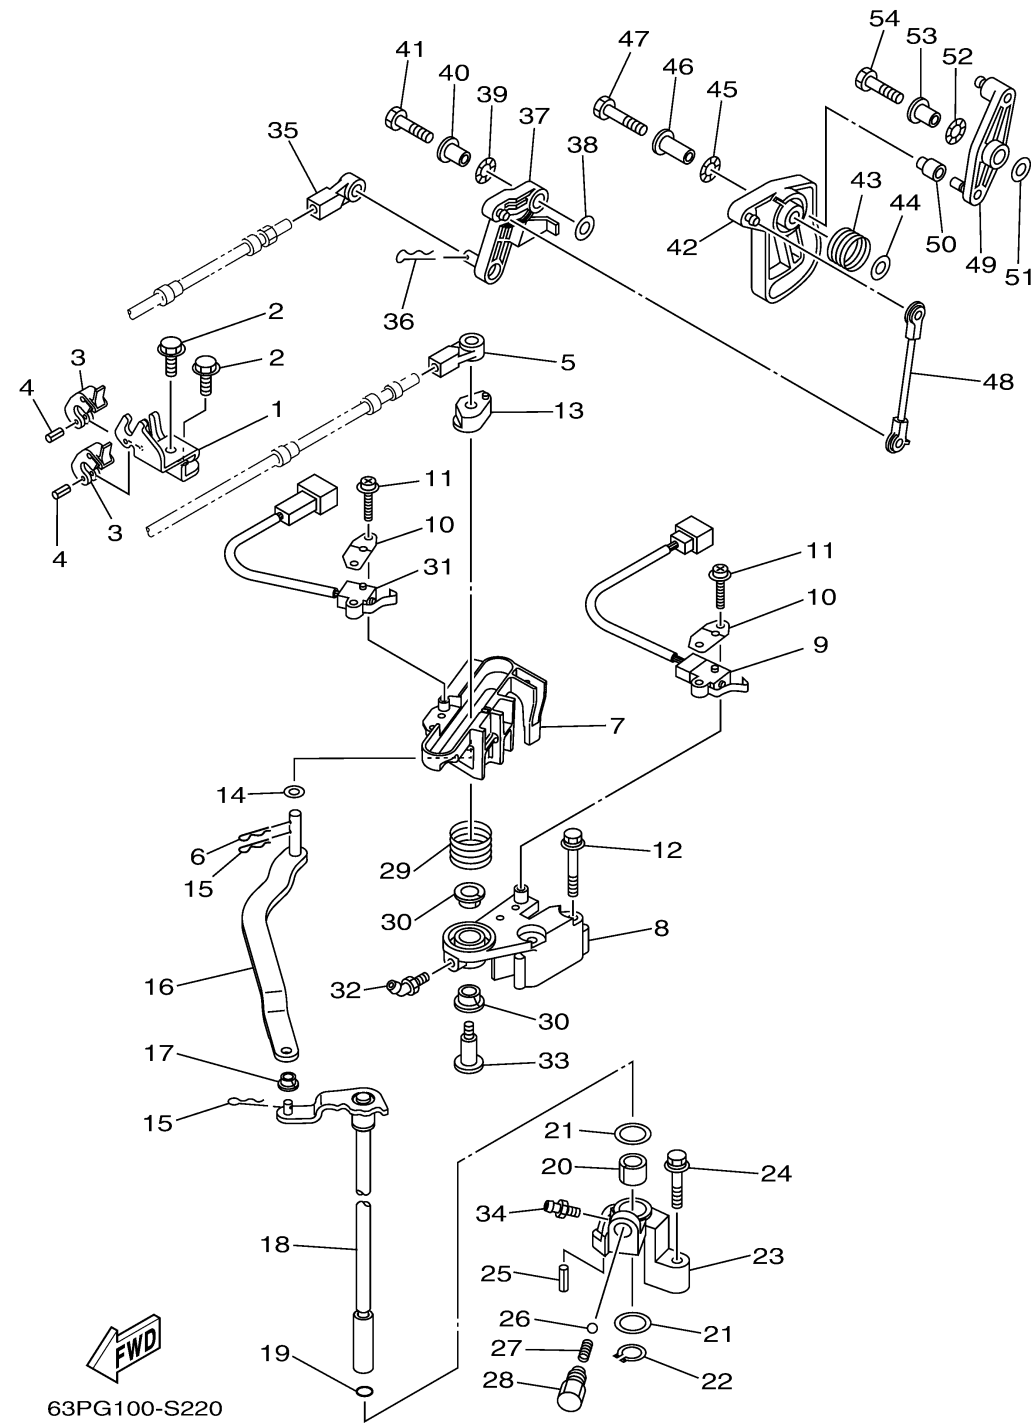

CONTROL

Ref No.	Part Number	Description	Qty	Remarks
41	97D95-06025-00	BOLT, HEXAGON DEEP RECESS	1	
42	63P-41213-00-00	CAM, ACCEL.	1	
43	69J-44135-00-00	SPRING	1	
44	90201-06M31-00	WASHER, PLATE	1	
45	90206-10M04-00	WASHER, WAVE	1	
46	90387-06M82-00	COLLAR	1	
47	97D95-06035-00	BOLT, HEXAGON DEEP RECESS	1	
48	63P-41237-00-00	JOINT, LINK	1	
49	63P-42157-00-00	LEVER, THROTTLE	1	
50	68V-42171-00-00	BUSHING	1	
51	90201-06M31-00	WASHER, PLATE	1	
52	90206-10M04-00	WASHER, WAVE	1	
53	90387-06M29-00	COLLAR	1	
54	97D95-06025-00	BOLT, HEXAGON DEEP RECESS	1