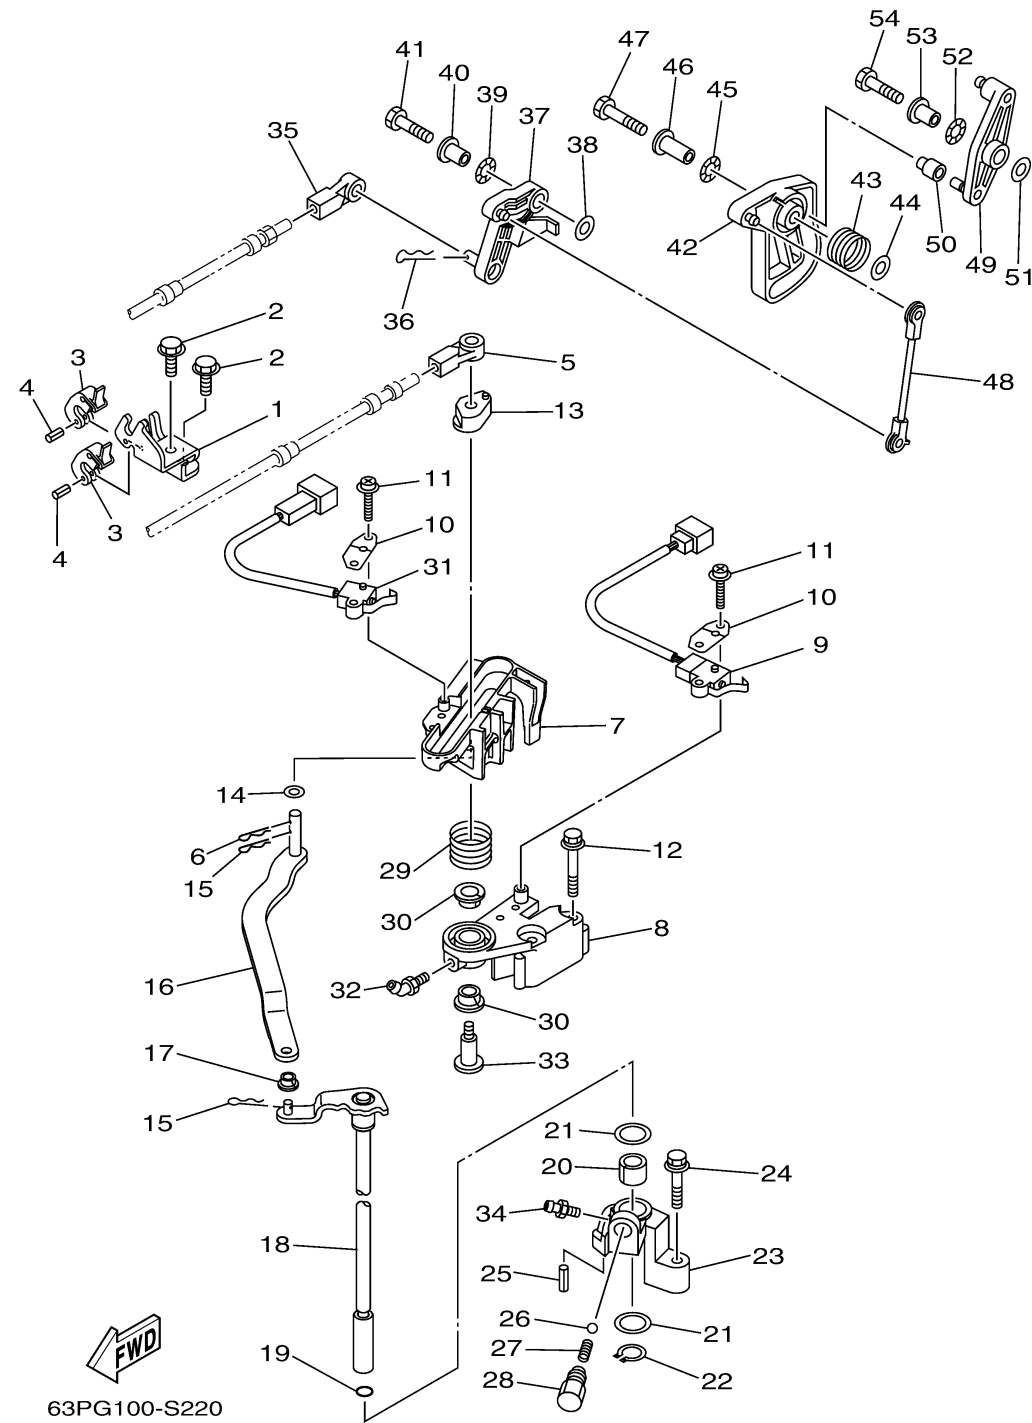

CONTROL

Ref No.	Part Number	Description	Qty	Remarks
1	63P-48531-10-00	BRACKET, REMOTE CONTROL 1	1	
2	90109-06316-00	BOLT	2	
3	6E5-48538-00-00	CLAMP, CABLE	2	
4	91690-30010-00	PIN, SPRING	2	
5	6E5-48344-00-00	CABLE END, REMOTE CONTROL	1	
6	90468-18008-00	CLIP	1	
7	6DA-44176-00-00	BRACKET	1	
8	63P-44117-01-00	BRACKET	1	
9	69J-8259F-00-00	SWITCH ASSY	1	
10	61A-82588-01-00	PLATE	2	
11	97985-04116-00	SCREW, WITH WASHER	4	
12	97E95-06550-00	BOLT, HEXAGON W/W DEEP RECESS	2	
13	63P-44122-00-00	BUSHING, SHIFT ROD LEVER	1	
14	90202-08M20-00	WASHER, PLATE	1	
15	90468-18008-00	CLIP	2	
16	6DA-44121-00-00	LEVER, SHIFT ROD	1	
17	90386-06M12-00	BUSH	1	
18	6DA-44120-12-00	HANDLE GEAR SHIFT ASSY	1	
19	93210-09165-00	O-RING	1	
20	90386-16M66-00	BUSH	1	

CONTINUED ON NEXT FRAME >

CONTROL

Ref No.	Part Number	Description	Qty	Remarks
21	90202-16061-00	WASHER, PLATE	2	
22	93410-16006-00	CIRCLIP	1	
23	63P-44118-00-00	BRACKET	1	
24	97E75-06535-00	BOLT, HEXAGON W/W DEEP RECESS	1	
25	91690-30010-00	PIN, SPRING	1	
26	93501-04M02-00	BALL	1	
27	90501-12082-00	SPRING, COMPRESSION	1	
28	648-42715-00-00	BUSHING 2	1	
29	90508-20M31-00	SPRING, TORSION	1	
30	90386-12069-00	BUSH	2	
31	60V-8259F-01-00	SWITCH ASSY	1	
32	93700-06M01-00	NIPPLE, GREASE	1	
33	90109-08019-00	BOLT	1	
34	93700-06M03-00	NIPPLE, GREASE	1	
35	6E5-48344-00-00	CABLE END, REMOTE CONTROL	1	
36	90468-18008-00	CLIP	1	
37	63P-42154-10-00	LEVER, THROTTLE CONTROL	1	
38	90201-06M31-00	WASHER, PLATE	1	
39	90206-10M04-00	WASHER, WAVE	1	
40	90387-06M29-00	COLLAR	1	