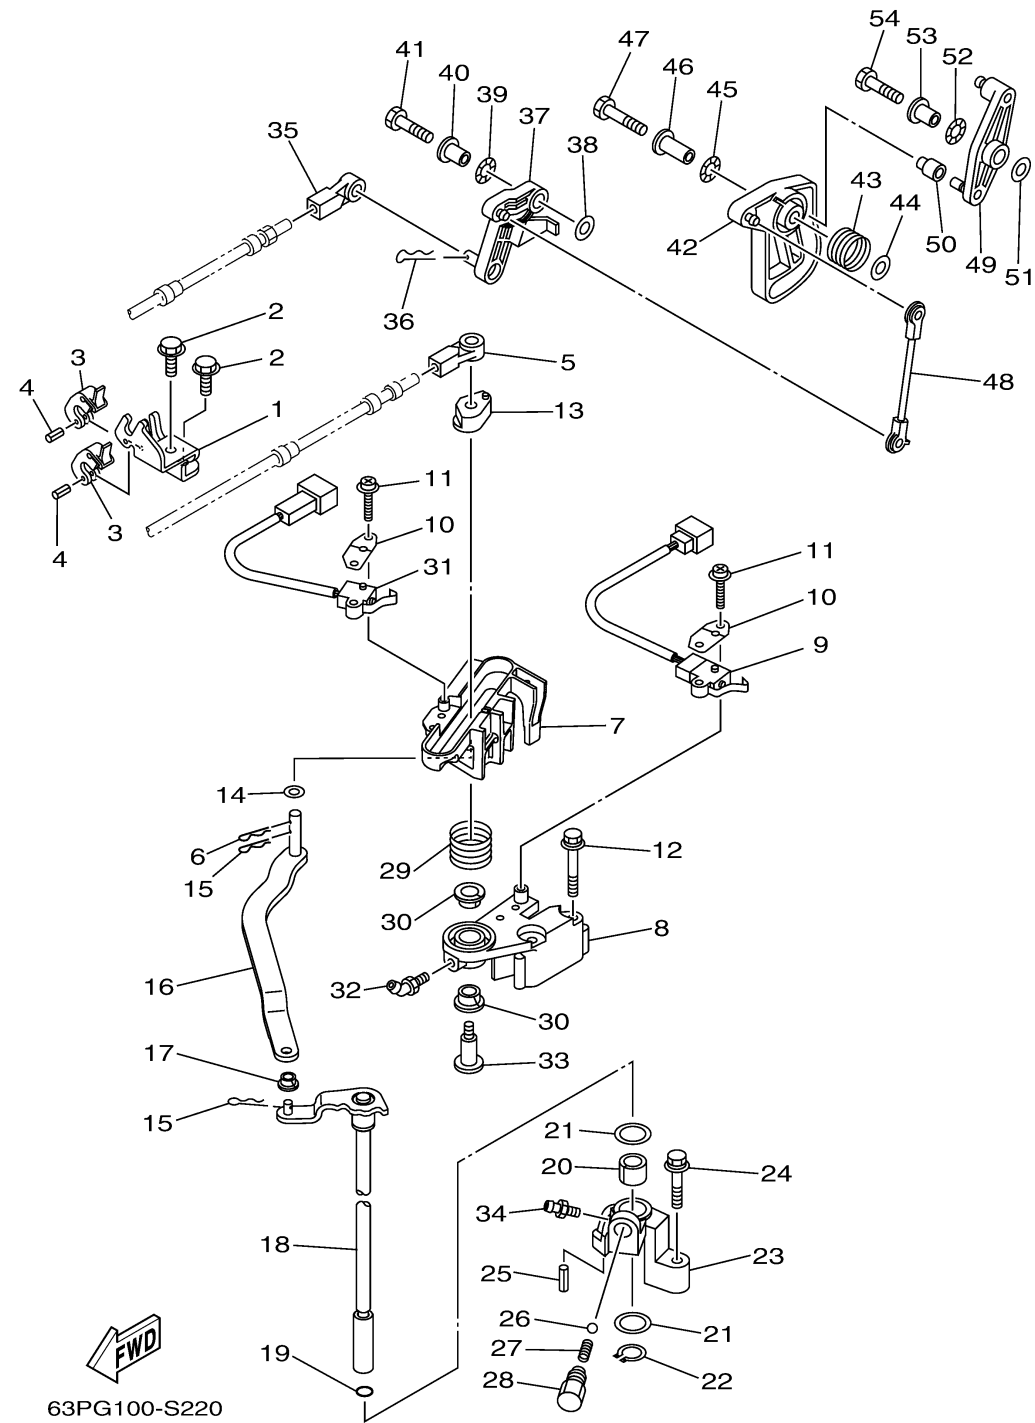

CONTROL

Ref No.	Part Number	Description	Qty	Remarks
1	63P-48531-10-00	BRACKET, REMOTE CONTROL 1	1	
2	90109-06316-00	BOLT	2	
3	6E5-48538-00-00	CLAMP, CABLE	2	
4	91690-30010-00	PIN, SPRING	2	
5	6E5-48344-00-00	CABLE END, REMOTE CONTROL	1	
6	90468-18008-00	CLIP	1	
7	6DA-44176-00-00	BRACKET	1	
8	63P-44117-01-00	BRACKET	1	
9	69J-8259F-00-00	SWITCH ASSY	1	
10	61A-82588-01-00	PLATE	2	
11	97985-04116-00	SCREW, WITH WASHER	4	
12	97E95-06550-00	BOLT, HEXAGON W/W DEEP RECESS	2	
13	63P-44122-00-00	BUSHING, SHIFT ROD LEVER	1	
14	90202-08M20-00	WASHER, PLATE	1	
15	90468-18008-00	CLIP	2	
16	6DA-44121-00-00	LEVER, SHIFT ROD	1	
17	90386-06M12-00	BUSH	1	
18	6DA-44120-12-00	HANDLE GEAR SHIFT ASSY	1	
19	93210-09165-00	O-RING	1	
20	90386-16M66-00	BUSH	1	

CONTINUED ON NEXT FRAME >

CONTROL

Ref No.	Part Number	Description	Qty	Remarks
21	90202-16061-00	WASHER, PLATE	2	
22	93410-16006-00	CIRCLIP	1	
23	63P-44118-00-00	BRACKET	1	
24	97E75-06535-00	BOLT, HEXAGON W/W DEEP RECESS	1	
25	91690-30010-00	PIN, SPRING	1	
26	93501-04M02-00	BALL	1	
27	90501-12082-00	SPRING, COMPRESSION	1	
28	648-42715-00-00	BUSHING 2	1	
29	90508-20M31-00	SPRING, TORSION	1	
30	90386-12069-00	BUSH	2	
31	60V-8259F-01-00	SWITCH ASSY	1	
32	93700-06M01-00	NIPPLE, GREASE	1	
33	90109-08019-00	BOLT	1	
34	93700-06M03-00	NIPPLE, GREASE	1	
35	6E5-48344-00-00	CABLE END, REMOTE CONTROL	1	
36	90468-18008-00	CLIP	1	
37	63P-42154-10-00	LEVER, THROTTLE CONTROL	1	
38	90201-06M31-00	WASHER, PLATE	1	
39	90206-10M04-00	WASHER, WAVE	1	
40	90387-06M29-00	COLLAR	1	