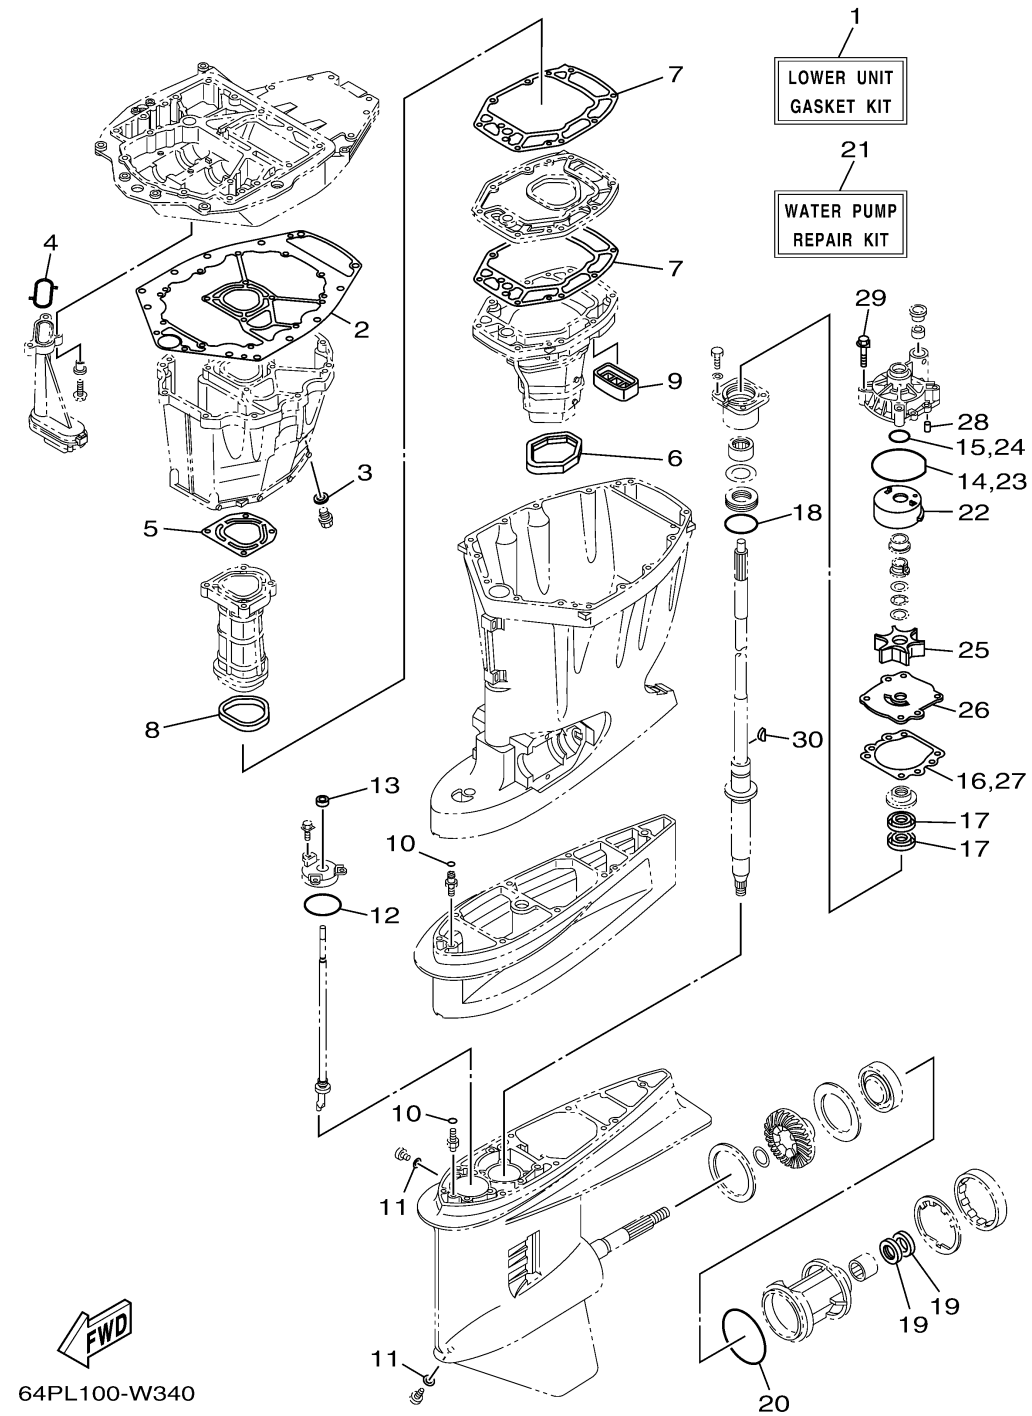

REPAIR KIT 2

Ref No.	Part Number	Description	Qty	Remarks
1	63P-W0001-22-00	LOWER UNIT GASKET KIT	1	
2	63P-15312-02-00	..GASKET, OIL PAN	1	
3	90430-14M09-00	..GASKET	1	
4	63P-13415-00-00	..SEAL, OIL STRAINER	1	
5	63P-41133-A0-00	..GASKET, EXHAUST MANIFOLD 1	1	
6	69J-45123-00-00	..GASKET, MUFFLER	1	
7	63P-41134-A1-00	..GASKET, EXHAUST MANIFOLD 2	2	
8	63P-41138-00-00	..SEAL, EXT. 1	1	
9	69J-45127-01-00	..SEAL	1	
10	93210-07003-00	..O-RING	2	
11	90430-08003-00	..GASKET	2	
12	93210-58144-00	..O-RING	1	
13	93106-09014-00	..OIL SEAL	1	
14	93210-86M38-00	..O-RING	1	
15	93210-37160-00	..O-RING	1	
16	6E5-44315-A0-00	..GASKET, WATER PUMP	1	
17	93101-28M16-00	..OIL SEAL	2	
18	93210-55M14-00	..O-RING	1	
19	93101-30M17-00	..OIL SEAL	2	
20	93210-97M55-00	..O-RING	1	

CONTINUED ON NEXT FRAME >

REPAIR KIT 2

Ref No.	Part Number	Description	Qty	Remarks
21	61A-W0078-A4-00	WATER PUMP REPAIR KIT	1	
22	61A-44322-02-00	..INSERT, CARTRIDGE	1	
23	93210-86M38-00	..O-RING	1	
24	93210-37160-00	..O-RING	1	
25	6E5-44352-01-00	..IMPELLER	1	
26	6G5-44323-01-00	..OUTER PLATE, CARTRIDGE	1	
27	6E5-44315-A0-00	..GASKET, WATER PUMP	1	
28	93606-12019-00	..PIN, DOWEL	2	
29	90119-08191-00	..BOLT, WITH WASHER	4	
30	90280-04M05-00	..KEY, WOODRUFF	1	