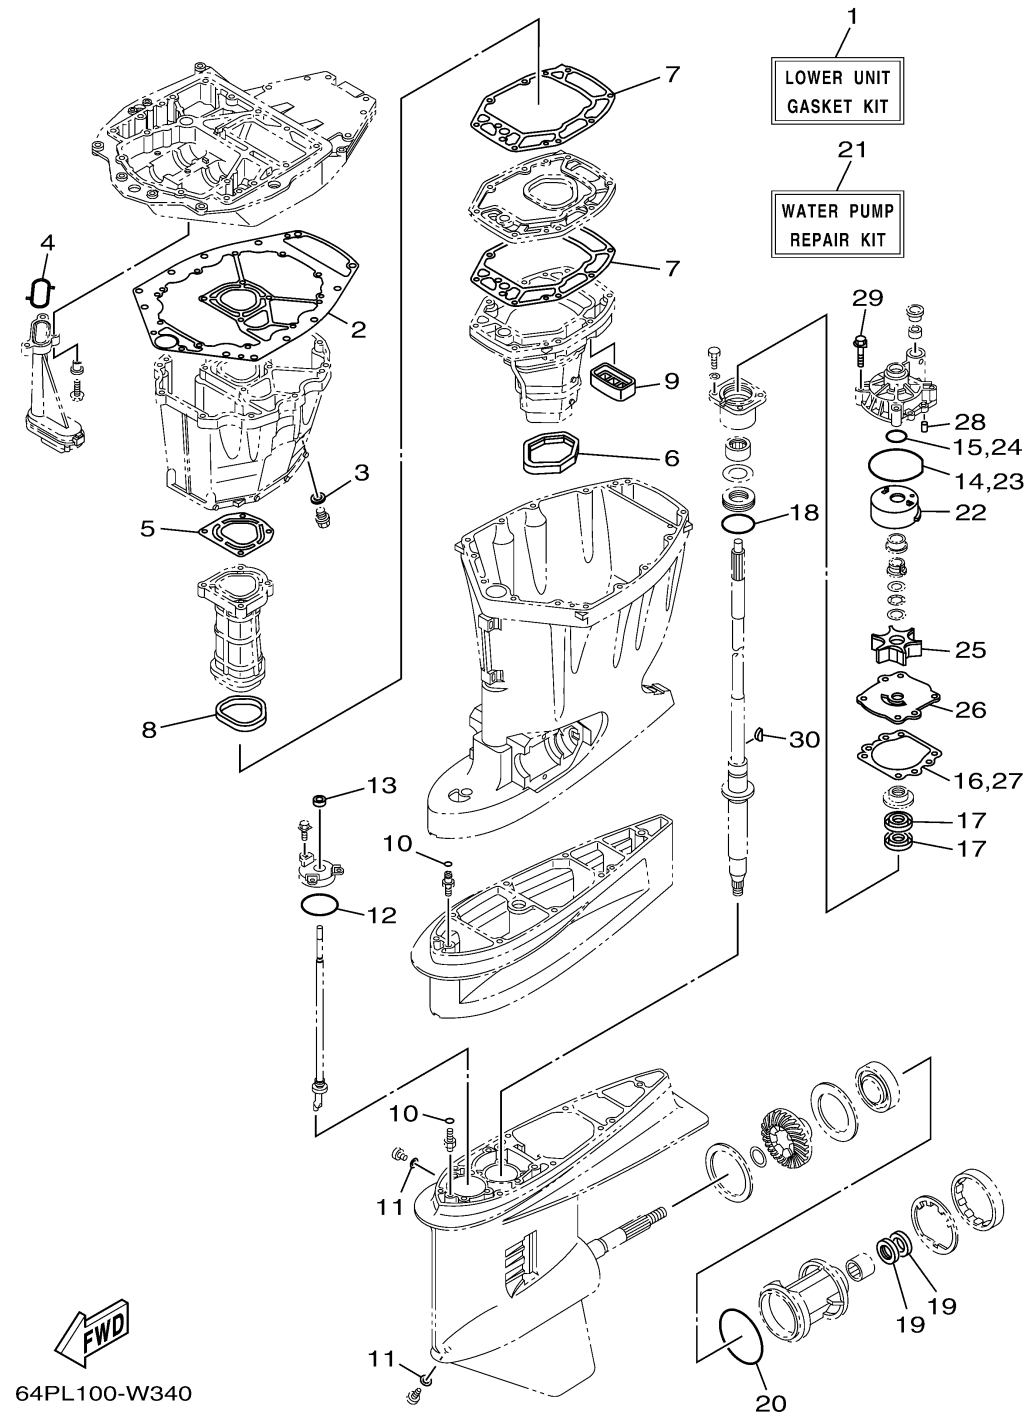

REPAIR KIT 2

Ref No.	Part Number	Description	Qty	Remarks
1	63P-W0001-22-00	LOWER UNIT GASKET KIT	1	
2	63P-15312-02-00	..GASKET, OIL PAN	1	
3	90430-14M09-00	..GASKET	1	
4	63P-13415-00-00	..SEAL, OIL STRAINER	1	
5	63P-41133-A0-00	..GASKET, EXHAUST MANIFOLD 1	1	
6	69J-45123-00-00	..GASKET, MUFFLER	1	
7	63P-41134-A1-00	..GASKET, EXHAUST MANIFOLD 2	2	
8	63P-41138-00-00	..SEAL, EXT. 1	1	
9	69J-45127-01-00	..SEAL	1	
10	93210-07003-00	..O-RING	2	
11	90430-08003-00	..GASKET	2	
12	93210-58144-00	..O-RING	1	
13	93106-09014-00	..OIL SEAL	1	
14	93210-86M38-00	..O-RING	1	
15	93210-37160-00	..O-RING	1	
16	6E5-44315-A0-00	..GASKET, WATER PUMP	1	
17	93101-28M16-00	..OIL SEAL	2	
18	93210-55M14-00	..O-RING	1	
19	93101-30M17-00	..OIL SEAL	2	
20	93210-97M55-00	..O-RING	1	

CONTINUED ON NEXT FRAME >

REPAIR KIT 2

Ref No.	Part Number	Description	Qty	Remarks
21	61A-W0078-A4-00	WATER PUMP REPAIR KIT	1	
22	61A-44322-02-00	..INSERT, CARTRIDGE	1	
23	93210-86M38-00	..O-RING	1	
24	93210-37160-00	..O-RING	1	
25	6E5-44352-01-00	..IMPELLER	1	
26	6G5-44323-01-00	..OUTER PLATE, CARTRIDGE	1	
27	6E5-44315-A0-00	..GASKET, WATER PUMP	1	
28	93606-12019-00	..PIN, DOWEL	2	
29	90119-08191-00	..BOLT, WITH WASHER	4	
30	90280-04M05-00	..KEY, WOODRUFF	1	