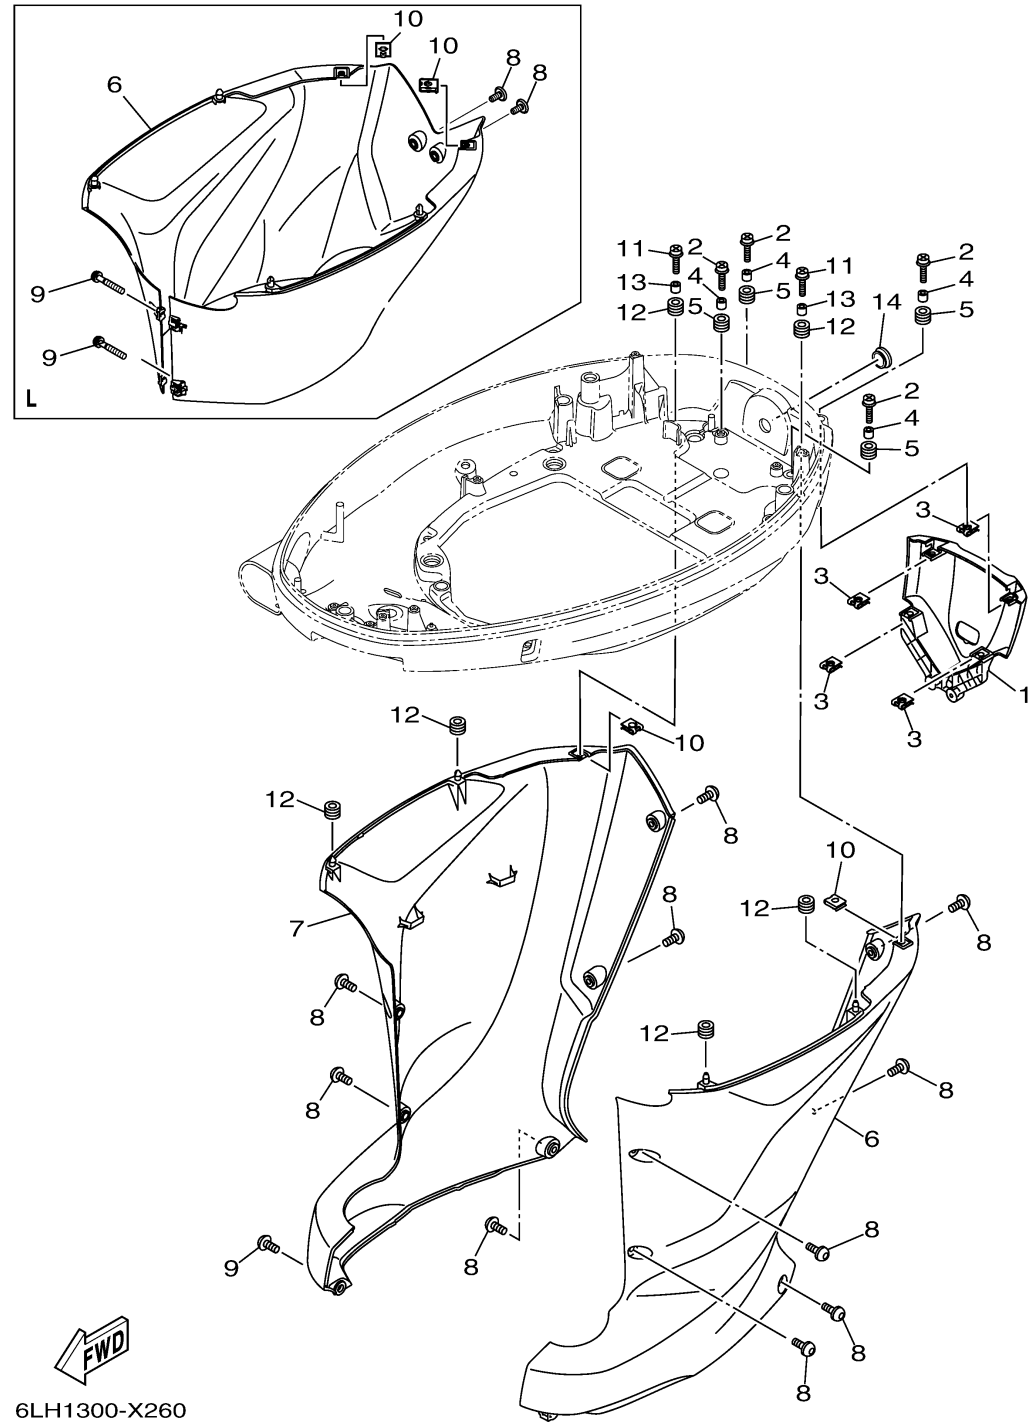

BOTTOM COWLING 2

Ref No.	Part Number	Description	Qty	Remarks
1	6LH-42723-00-8D	COVER, BOTTOM	1	GRAY
1	6LH-42723-00-CE	COVER, BOTTOM	0	WHITE
1	6LH-42723-00-CJ	COVER, BOTTOM	0	WARM WHITE
2	90159-06053-00	SCREW, WITH WASHER	4	
3	90183-061A8-00	NUT, SPRING	4	
4	90387-06M43-00	COLLAR	4	
5	90480-13M24-00	GROMMET	4	
6	6LH-42740-00-8D	APRON COMPLETE 1	1	GRAY, X(25.2")
6	6LH-42740-00-CE	APRON COMPLETE 1	0	WHITE, X(25.2")
6	6LH-42740-00-CJ	APRON COMPLETE 1	0	WARM WHITE, X(25.2")
6	6LH-42740-10-8D	APRON COMPLETE 1	0	GRAY, L(20.3")
6	6LH-42740-10-CE	APRON COMPLETE 1	0	WHITE, L(20.3")
7	6LH-42770-00-CJ	APRON COMPLETE 2	0	WARM WHITE, X(25.2")
7	6LH-42770-00-8D	APRON COMPLETE 2	1	GRAY, X(25.2")
7	6LH-42770-00-CE	APRON COMPLETE 2	0	WHITE, X(25.2")
8	90111-06144-00	BOLT, HEXAGON SOCKET BUTTON	10	X(25.2")
8	90111-06144-00	BOLT, HEXAGON SOCKET BUTTON	0	L(20.3")
9	90111-06142-00	BOLT, HEXAGON SOCKET BUTTON	1	X(25.2")
9	90159-06M28-00	SCREW, WITH WASHER	0	L(20.3")
10	90183-061A8-00	NUT, SPRING	2	

CONTINUED ON NEXT FRAME >

BOTTOM COWLING 2

Ref No.	Part Number	Description	Qty	Remarks
11	90159-06053-00	SCREW, WITH WASHER	2	
12	90480-13M24-00	GROMMET	6	
13	90387-06M43-00	COLLAR	2	
14	676-42726-00-00	GROMMET	1	