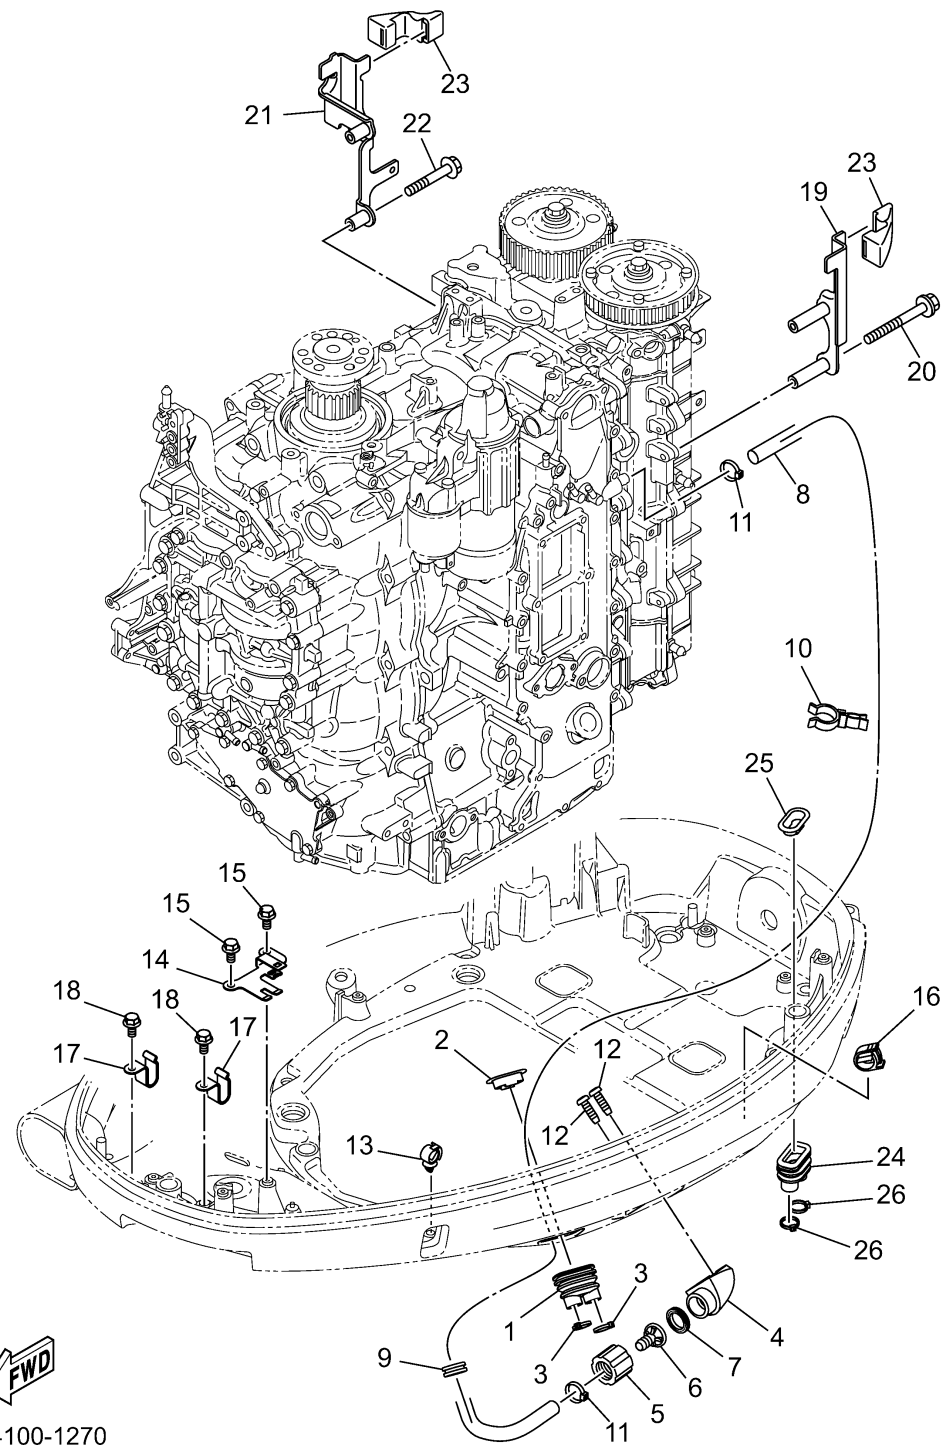

BOTTOM COWLING 3

6LM4100-1270

Ref No.	Part Number	Description	Qty	Remarks
1	6H1-42726-22-00	GROMMET	1	
2	6BG-42384-00-00	SEAL, CAP	1	
3	90465-11M10-00	.CLAMP	2	
4	6AW-12572-00-00	ADAPTER	1	
5	6R3-12581-10-00	JOINT, HOSE 1	1	
6	6AW-12582-00-00	JOINT, HOSE 2	1	
7	6R3-12583-10-00	GASKET, HOSE JOINT	1	
8	6LH-42541-00-00	PIPE 1	1	
9	90480-19031-00	GROMMET	1	
10	90464-21256-00	CLAMP	1	
11	90465-11M10-00	.CLAMP	2	
12	97780-60520-00	SCREW, TAPPING	2	
13	90464-13249-00	CLAMP	1	
14	6LH-8366G-00-00	BRACKET 3	1	
15	95D95-06012-00	BOLT, FLANGE DEEP RECESS	2	
16	90464-18004-00	CLAMP	1	
17	90462-12013-00	CLAMP	2	
18	95D95-06012-00	BOLT, FLANGE DEEP RECESS	2	
19	6DA-11998-00-00	BRACKET 1	1	
20	95D95-06065-00	BOLT, FLANGE DEEP RECESS	2	

CONTINUED ON NEXT FRAME >

BOTTOM COWLING 3

Ref No.	Part Number	Description	Qty	Remarks
21	6DA-11999-00-00	BRACKET 2	1	
22	95D95-06040-00	BOLT, FLANGE DEEP RECESS	2	
23	6CB-42662-02-00	DAMPER	2	
24	6H1-42726-22-00	GROMMET	1	
25	6BG-42384-00-00	SEAL, CAP	1	
26	90465-11M10-00	.CLAMP	2	