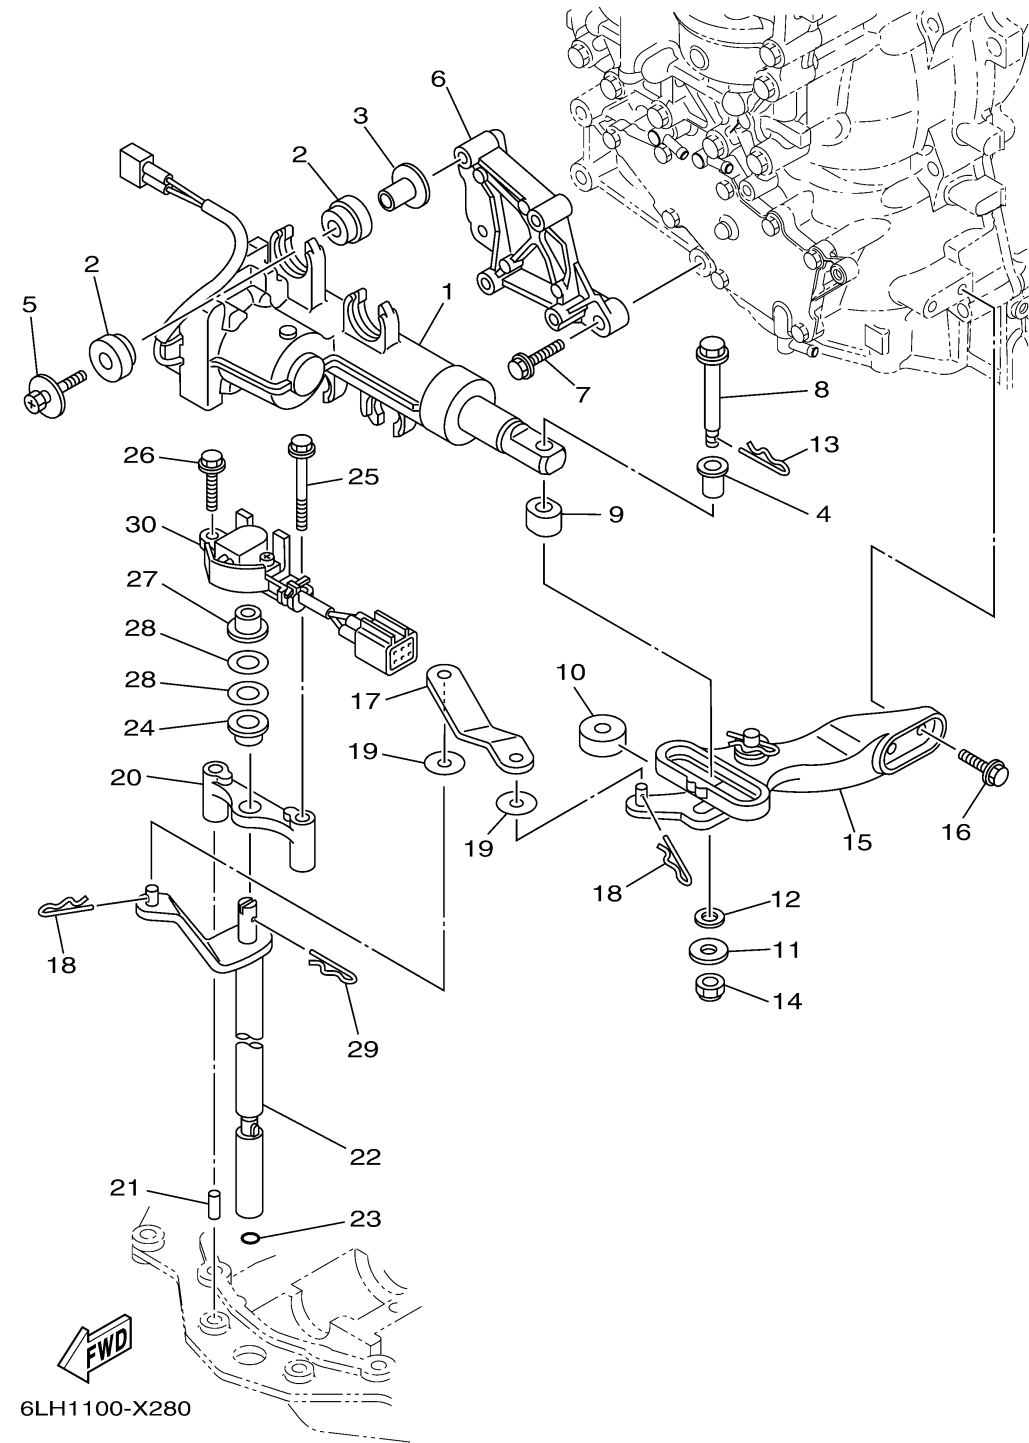

CONTROL

Ref No.	Part Number	Description	Qty	Remarks
1	6DV-4820A-01-00	ACTUATOR UNIT	1	
2	6DV-85564-00-00	GROMMET	8	
3	90387-06176-00	COLLAR	4	
4	90386-08008-00	BUSH	1	
5	90119-06328-00	BOLT, WITH WASHER	4	
6	6DV-44142-00-00	JOINT	1	
7	95D75-08030-00	BOLT, FLANGE DEEP RECESS	3	
8	6DV-42195-00-00	PIN, JOINT 1	1	
9	6DV-44122-00-00	BUSHING, SHIFT ROD LEVER	1	
10	6DV-44132-00-00	BUSHING	1	
11	90201-06068-00	WASHER, PLATE	1	
12	90202-08M41-00	WASHER, PLATE	1	
13	90468-18008-00	CLIP	1	
14	90185-06M07-00	NUT, SELF-LOCKING	1	
15	6DV-44100-00-00	SHIFT LINK ASSY	1	
16	97E75-06520-00	BOLT, HEXAGON W/W DEEP RECESS	2	
17	6DV-44121-00-00	LEVER, SHIFT ROD	1	
18	90468-18008-00	CLIP	2	
19	90202-06015-00	WASHER, PLATE	2	
20	6DV-44118-00-00	BRACKET	1	

CONTINUED ON NEXT FRAME >

CONTROL

Ref No.	Part Number	Description	Qty	Remarks
21	93604-09066-00	PIN, DOWEL	1	
22	6DV-44120-03-00	HANDLE GEAR SHIFT ASSY	1	X(25.2")
22	6DV-44120-12-00	HANDLE GEAR SHIFT ASSY	0	L(20.3")
23	93210-09165-00	O-RING	1	
24	90386-10001-00	BUSH	1	
25	97E95-06550-00	BOLT, HEXAGON W/W DEEP RECESS	1	
26	97E75-06520-00	BOLT, HEXAGON W/W DEEP RECESS	1	
27	90386-10001-00	BUSH	1	
28	90201-11008-00	WASHER, PLATE	2	
29	90468-180A0-00	CLIP	1	
30	6DV-68303-00-00	SENSOR ASSY	1	