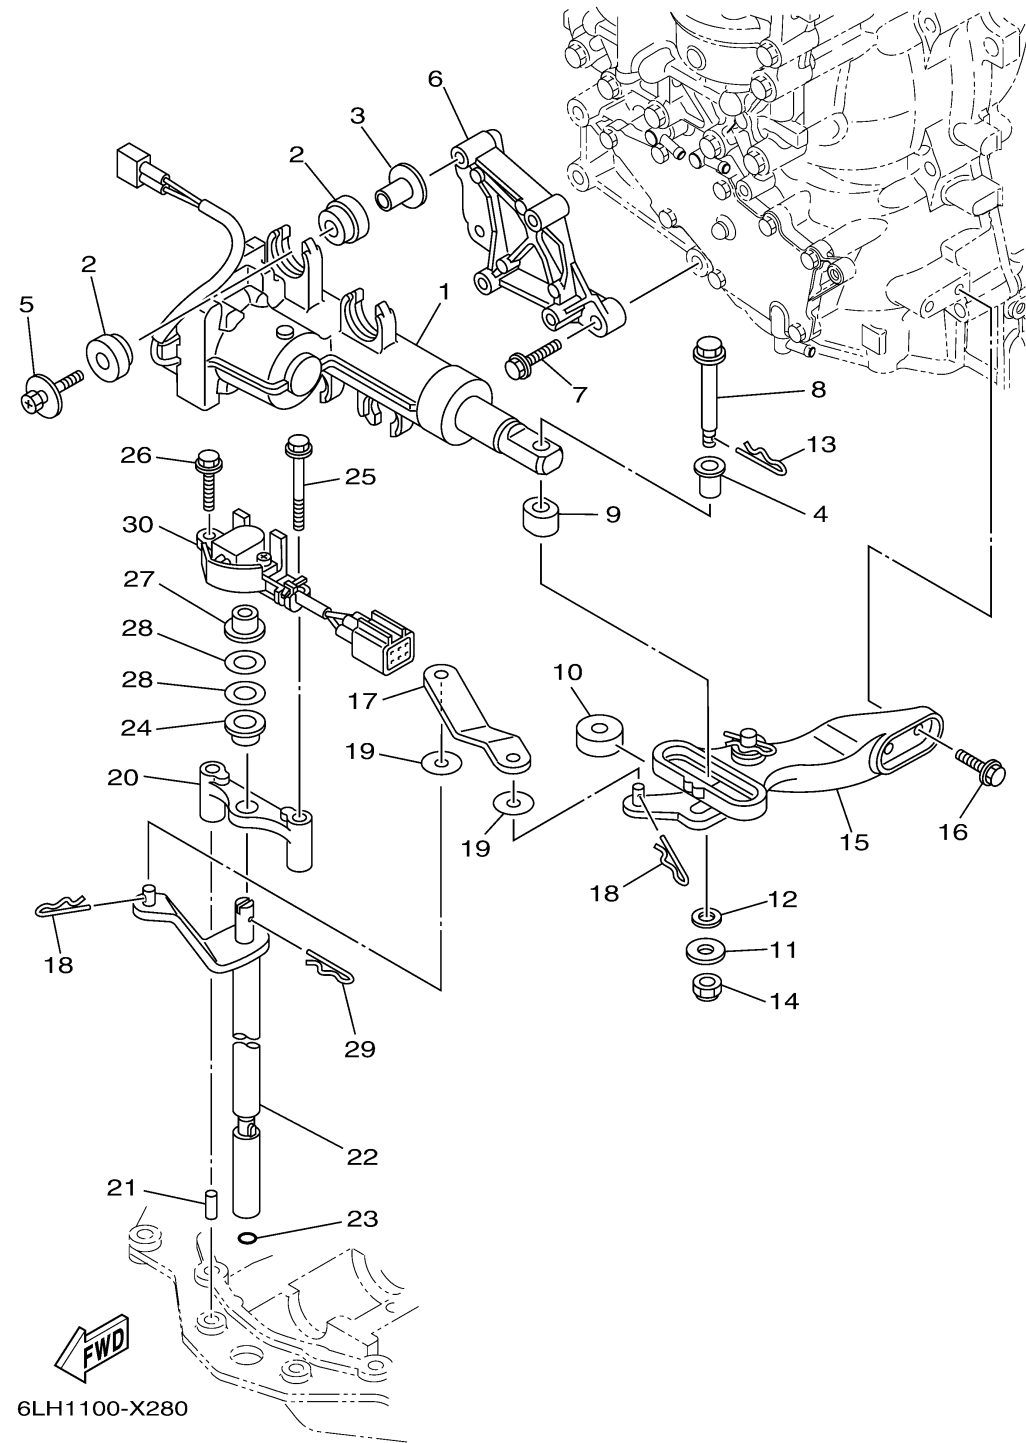

CONTROL

Ref No.	Part Number	Description	Qty	Remarks
1	6DV-4820A-01-00	ACTUATOR UNIT	1	
2	6DV-85564-00-00	GROMMET	8	
3	90387-06176-00	COLLAR	4	
4	90386-08008-00	BUSH	1	
5	90119-06328-00	BOLT, WITH WASHER	4	
6	6DV-44142-00-00	JOINT	1	
7	95D75-08030-00	BOLT, FLANGE DEEP RECESS	3	
8	6DV-42195-00-00	PIN, JOINT 1	1	
9	6DV-44122-00-00	BUSHING, SHIFT ROD LEVER	1	
10	6DV-44132-00-00	BUSHING	1	
11	90201-06068-00	WASHER, PLATE	1	
12	90202-08M41-00	WASHER, PLATE	1	
13	90468-18008-00	CLIP	1	
14	90185-06M07-00	NUT, SELF-LOCKING	1	
15	6DV-44100-00-00	SHIFT LINK ASSY	1	
16	97E75-06520-00	BOLT, HEXAGON W/W DEEP RECESS	2	
17	6DV-44121-00-00	LEVER, SHIFT ROD	1	
18	90468-18008-00	CLIP	2	
19	90202-06015-00	WASHER, PLATE	2	
20	6DV-44118-00-00	BRACKET	1	

CONTINUED ON NEXT FRAME >

CONTROL

Ref No.	Part Number	Description	Qty	Remarks
21	93604-09066-00	PIN, DOWEL	1	
22	6DV-44120-03-00	HANDLE GEAR SHIFT ASSY	1	X(25.2")
22	6DV-44120-12-00	HANDLE GEAR SHIFT ASSY	0	L(20.3")
23	93210-09165-00	O-RING	1	
24	90386-10001-00	BUSH	1	
25	97E95-06550-00	BOLT, HEXAGON W/W DEEP RECESS	1	
26	97E75-06520-00	BOLT, HEXAGON W/W DEEP RECESS	1	
27	90386-10001-00	BUSH	1	
28	90201-11008-00	WASHER, PLATE	2	
29	90468-180A0-00	CLIP	1	
30	6DV-68303-00-00	SENSOR ASSY	1	